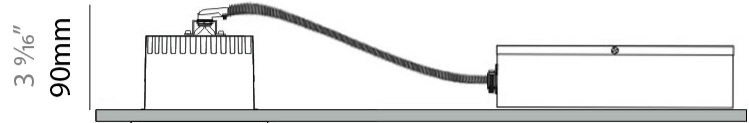

GENERAL

Series: Dixit
Subseries: Dixit RA8
Partner: Ivela
Division: Architectural
Installation: Recessed
Product Type: Downlight
Mounting Location: Ceiling
Light Distribution: Direct

PHYSICAL

Aperture Sizes - Downlights: 1"
Shape: Round
Diameter (mm): 80
Diameter (in): 3 1/4"
Height (mm): 50
Height (in): 1 15/16"
Min. Recessing Depth (mm): 90
Min. Recessing Depth (in): 3 9/16"
Weight (kg): 0.4
Weight (lbs): 0.88
Diffuser: Clear Polycarbonate
Fixture Finish: MWH
Fixture Material: Aluminum Die Cast
Cut-out Measurements: 70mm / 2 3/4"

ELECTRICAL

Lamp Type: LED
Total Output Wattage (W): 5.5 / 8.5
Dimming: Tri-Mode (Non-Dimming and Phase Dimming (120Vac only) and 0-10V Dimming)
Driver Included: No
Driver Location: Recessed Housing
Driver Type: Constant Current - Universal
Driver Class: Class 2
Input Voltage (V): 120 - 277
Constant Current (mA): 350 / 500

LED

Number of LEDs: 1
Color Temperature (°K): 2700 / 3000 / 3500 / 4000
Max. Delivered Lumen (lm): 501 / 638
CRI: >90 CRI
Efficiency (%): 91
Lamp Life (hrs): 50000

OPTICAL

Reflector: Mirror-metallized thermoplastic material
Optic: 26
Beam Angle: Symmetric
Adjustability: Fixed
Upon Request: Optic 45° (mirror-metallized) / 65° (white)

RATINGS AND CERTIFICATIONS

Certified By: CSA Certified to UL and CSA Standards
IP rating: IP44
IK Rating: IK08