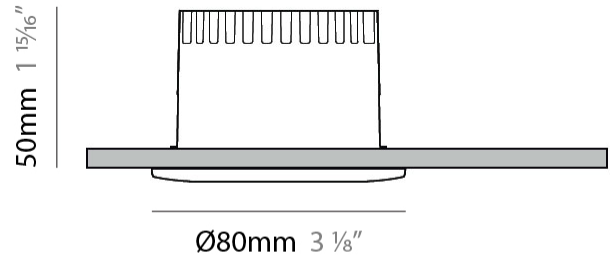

GENERAL

Series: Dixit
Subseries: Dixit RA8
Partner: Ivela
Division: Architectural
Installation: Recessed
Product Type: Downlight
Mounting Location: Ceiling
Light Distribution: Direct

PHYSICAL

Aperture Sizes - Downlights: 1"
Shape: Round
Diameter (mm): 80
Diameter (in): 3 1/4"
Height (mm): 50
Height (in): 1 15/16"
Min. Recessing Depth (mm): 90
Min. Recessing Depth (in): 3 9/16"
Weight (kg): 0.4
Weight (lbs): 0.88
Diffuser: Clear Polycarbonate
Fixture Finish: MWH
Fixture Material: Aluminum Die Cast
Cut-out Measurements: 70mm / 2 3/4"

ELECTRICAL

Lamp Type: LED
Total Output Wattage (W): 5.5 / 8.5
Dimming: Tri-Mode (Non-Dimming and Phase Dimming (120Vac only) and 0-10V Dimming)
Driver Included: No
Driver Location: Recessed Housing
Driver Type: Constant Current - Universal
Driver Class: Class 2
Input Voltage (V): 120 - 277
Constant Current (MA): 350 / 500

LED

Number of LEDs: 1
Color Temperature (°K): 2700 / 3000 / 3500 / 4000
Max. Delivered Lumen (lm): 501 / 638
CRI: >90 CRI
Efficiency (%): 91
Lamp Life (hrs): 50000

OPTICAL

Reflector: Mirror-metallized thermoplastic material
Optic: 26
Beam Angle: Symmetric
Adjustability: Fixed
Upon Request: Optic 45° (mirror-metallized) / 65° (white)

RATINGS AND CERTIFICATIONS

Certified By: CSA Certified to UL and CSA Standards
IP rating: IP44
IK Rating: IK08