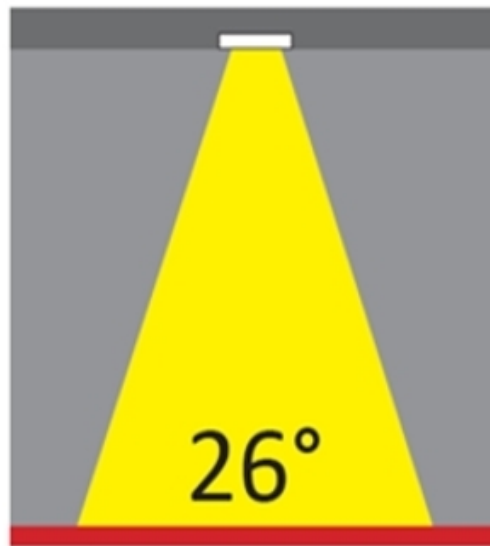

DIXIT RA8 RECESSED

A56121-

PROJECT
TYPE
SPECIFIER
QUANTITY
DATE

	DP	DV		Order Example		K°
Dimming	Phase	0-10V		L5XXXXXX-DV-30K		
Color Temperature	27K	30K	35K	40K		K°
	2700K	3000K	3500K	4000K	0-10V	3000K

A