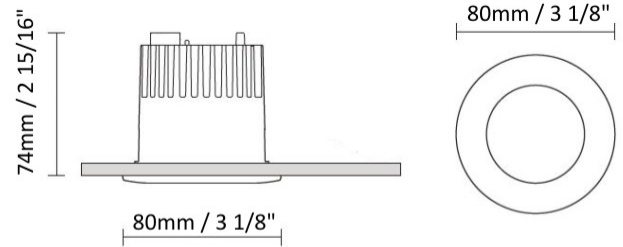

DIXIT RECESSED

E5607021- -

base number   LED   Color
Dimming   Temperature

1. To build a product code in our configurator select the specify button on the base model # product page
2. To build a manual product code on this datasheet choose from the options listed below in blue font and add the suffix to the base model #

GENERAL

Series: Dixit
Brand: Ivela
Division: Exterior
Mounting Type: Recessed
Mounting Location: Ceiling

PHYSICAL

Diameter (mm): 80
Diameter (in): 3 1/8
Height (mm): 74
Depth (mm): 114
Height (in): 2 15/16
Depth (in): 4 1/2
Min. Recessing Depth (mm): 114
Min. Recessing Depth (in): 4 1/2
Light Distribution: Adjustable / Direct
Cut-out Measurements: 70mm / 2 3/4"

ELECTRICAL

Lamp Type: LED
Total Output Wattage (W): 12
Dimming: [Tri-Mode (Non-Dimming and Phase Dimming (120Vac only) and 0-10V Dimming)](#)
Driver Included: No
Driver Location: Recessed Housing
Driver Type: Constant Current - Universal
Driver Class: Class 2
Housing: See Components
Input Voltage (V): 120 - 277
Constant Current (MA): 350

LED

Number of LEDs: 1
Color Temperature (°K): [2700 / 3000 / 3500 / 4000](#)
CRI: >80 CRI
Efficiency (%): 88
Lamp Life (hrs): 50000

OPTICAL

RATINGS AND CERTIFICATIONS

Certified By: CSA Certified to UL and CSA Standards