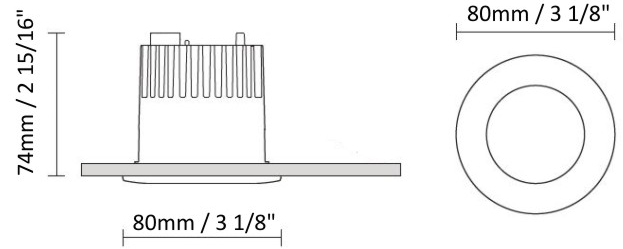

PHYSICAL

Shape: Round _____
Diameter (mm): 80 _____
Diameter (in): 3 1/8 _____
Height (mm): 74 _____
Height (in): 2 15/16 _____
Min. Recessing Depth (mm): 114 _____
Min. Recessing Depth (in): 4 1/2 _____
Light Distribution: Direct _____
Weight (kg): 0.4 _____
Weight (lbs): 0.88 _____
Diffuser: Clear Polycarbonate _____
Fixture Finish: MWH _____
Fixture Material: Aluminum Die Cast _____
Cut-out Measurements: 70mm / 2 3/4" _____

ELECTRICAL

Lamp Type: LED _____
Total Output Wattage (W): 9 / 12 _____
Dimming: Tri-Mode (Non-Dimming and Phase Dimming (120Vac only) and 0-10V Dimming) _____
Driver Included: No _____
Driver Location: Recessed Housing _____
Driver Type: Constant Current - Universal _____
Driver Class: Class 2 _____
Input Voltage (V): 120 - 277 _____
Constant Current (MA): 250 / 350 _____

LED

Number of LEDs: 1 _____
Color Temperature (°K): 2700 / 3000 _____
Max. Delivered Lumen (lm): 1096 / 1447 _____
CRI: >80 CRI _____
Efficiency (%): 88 _____
Lamp Life (hrs): 50000 _____
Upon Request: 3500K upon request _____

OPTICAL

Optic°: 26 _____
Adjustability: Fixed _____
Upon Request: Optic 45° (mirror-metallized) / 65° (white) _____

RATINGS AND CERTIFICATIONS

Certified By: Certified for North American Standards _____
IP rating: IP44 _____
IK Rating: IK08 _____
Glare Rating: ≤ 19 _____