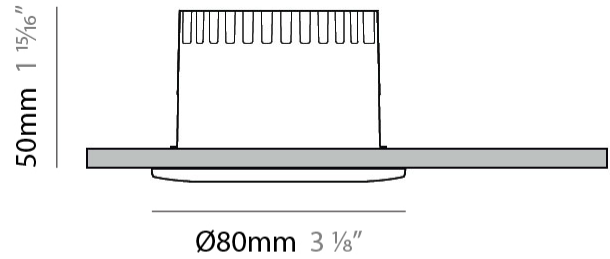

GENERAL

Series: Dixit
Subseries: Dixit RA8
Brand: Ivela
Division: Architectural
Mounting Type: Recessed
Mounting Location: Ceiling
Subcategory: Downlight

PHYSICAL

Shape: Round
Diameter (mm): 80
Diameter (in): 3 1/8
Height (mm): 50
Height (in): 1 15/16
Min. Recessing Depth (mm): 90
Min. Recessing Depth (in): 3 9/16
Light Distribution: Direct
Weight (kg): 0.4
Weight (lbs): 0.88
Diffuser: Clear Polycarbonate
Fixture Finish: MWH
Fixture Material: Aluminum Die Cast
Cut-out Measurements: 70mm / 2 3/4"

ELECTRICAL

Lamp Type: LED
Total Output Wattage (W): 5.5 / 8.5
Dimming: Tri-Mode (Non-Dimming and Phase Dimming (120Vac only) and 0-10V Dimming)
Driver Included: No
Driver Location: Recessed Housing
Driver Type: Constant Current - Universal
Driver Class: Class 2
Input Voltage (V): 120 - 277
Constant Current (MA): 350 / 500

LED

Number of LEDs: 1
Color Temperature (°K): 2700 / 3000 / 3500 / 4000
Max. Delivered Lumen (lm): 501 / 638
CRI: >90 CRI
Efficiency (%): 91
Lamp Life (hrs): 50000

OPTICAL

Reflector: Mirror-metallized thermoplastic material
Optic: 26
Beam Angle: Symmetric
Adjustability: Fixed
Upon Request: Optic 45° (mirror-metallized) / 65° (white)

RATINGS AND CERTIFICATIONS

Certified By: CSA Certified to UL and CSA Standards
IP rating: IP44
IK Rating: IK08