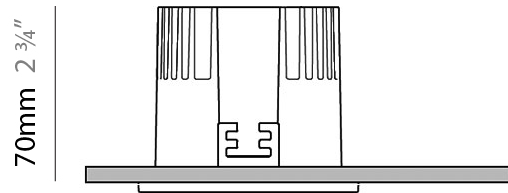

GENERAL

Series: Dixit
Subseries: Dixit RA8
Brand: Ivela
Division: Architectural
Mounting Type: Recessed
Mounting Location: Ceiling
Subcategory: Downlight

PHYSICAL

Shape: Square
Length (mm): 80
Length (in): 3 1/8
Width (mm): 80
Width (in): 3 1/8
Height (mm): 70
Height (in): 2 3/4
Min. Recessing Depth (mm): 110
Min. Recessing Depth (in): 4 3/16
Light Distribution: Direct
Weight (kg): 0.4
Weight (lbs): 0.88
Diffuser: Clear Polycarbonate
Fixture Finish: MWH
Fixture Material: Aluminum Die Cast
Cut-out Measurements: 70mm / 2 3/4"

ELECTRICAL

Lamp Type: LED
Total Output Wattage (W): 9 / 12
Dimming: Tri-Mode (Non-Dimming and Phase Dimming (120Vac only) and 0-10V Dimming)
Driver Included: No
Driver Location: Recessed Housing
Driver Type: Constant Current - Universal
Driver Class: Class 2
Input Voltage (V): 120 - 277
Constant Current (MA): 250 / 350

LED

Number of LEDs: 1
Color Temperature (°K): 2700 / 3000
Max. Delivered Lumen (lm): 1096 / 1447
CRI: >80 CRI
Efficiency (%): 87.7
Lamp Life (hrs): 50000
Upon Request: 3500K upon request

OPTICAL

Optic°: 26
Adjustability: Fixed
Upon Request: Optic 45° (mirror-metallized) / 65° (white)

RATINGS AND CERTIFICATIONS

Certified By: Certified for North American Standards
IP rating: IP44
IK Rating: IK08
Glare Rating: ≤ 19