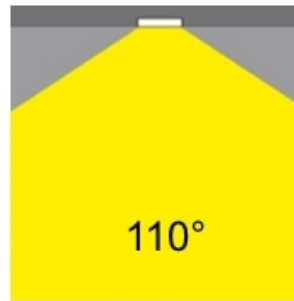

DIXIT RA16 RECESSED

A56102-

PROJECT	
TYPE	
SPECIFIER	
QUANTITY	
DATE	

RA 16 LED 18W 2400 lm				R:100%				I.Max:350 Cd/Klm			
H[m]	D[m]	Max lux	Med lux	Alpha=112°	H[m]	D[m]	Max lux	Med lux	Beta=113°		
1.00	2.99	604	145		1.00	3.07	604	145			
2.00	5.98	151	36		2.00	6.13	151	36			
3.00	8.96	67	16		3.00	9.20	67	16			
4.00	11.95	38	9		4.00	12.26	38	9			
5.00	14.94	24	6		5.00	15.33	24	6			

Dimming	DP	DV	
	Phase	0-10V	
Color Temperature	27K	30K	35K 40K
	2700K	3000K	3500K 4000K

Order Example **K°**

L5XXXXXX-DV-30K

0-10V 3000K