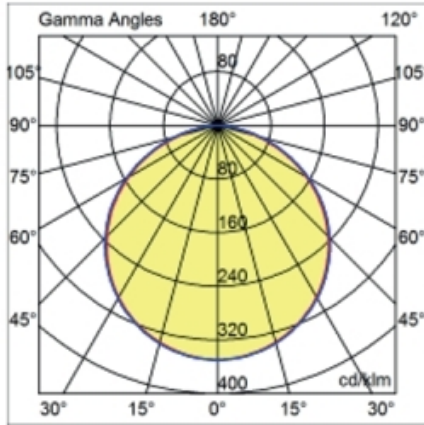

DIXIT RA16 RECESSED

A56102-

PROJECT	
TYPE	
SPECIFIER	
QUANTITY	
DATE	

RA 16 LED 18W 2400 lm				R:100%				I.Max:350 Cd/Klm			
H[m]	D[m]	Max lux	Med lux	Alpha=112°	H[m]	D[m]	Max lux	Med lux	Beta=113°		
1.00	2.99	604	145		1.00	3.07	604	145			
2.00	5.98	151	36		2.00	6.13	151	36			
3.00	8.96	67	16		3.00	9.20	67	16			
4.00	11.95	38	9		4.00	12.26	38	9			
5.00	14.94	24	6		5.00	15.33	24	6			

Dimming	DP	DV		
	Phase	0-10V		
Color Temperature	27K	30K	35K	40K
	2700K	3000K	3500K	4000K

Order Example **K°**

L5XXXXXX-DV-30K

0-10V 3000K