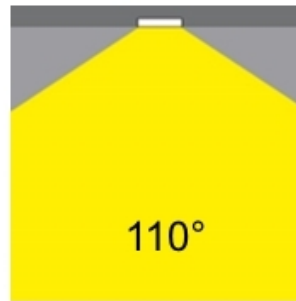

DIXIT RA16 RECESSED

A56102-

PROJECT	
TYPE	
SPECIFIER	
QUANTITY	
DATE	

RA 16 LED 18W 2400 lm				R:100%				I.Max:350 Cd/Klm			
H[m]	D[m]	Max lux	Med lux	Alpha=112°	H[m]	D[m]	Max lux	Med lux	Beta=113°		
1.00	2.99	604	145		1.00	3.07	604	145			
2.00	5.98	151	36		2.00	6.13	151	36			
3.00	8.96	67	16		3.00	9.20	67	16			
4.00	11.95	38	9		4.00	12.26	38	9			
5.00	14.94	24	6		5.00	15.33	24	6			

Dimming	DP	DV		
	Phase	0-10V		
Color Temperature	27K	30K	35K	40K
	2700K	3000K	3500K	4000K

Order Example **K°**

L5XXXXXX-DV-30K

0-10V 3000K