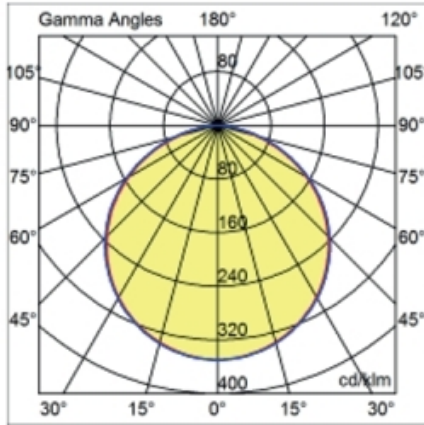

DIXIT RA16 RECESSED

A56102-

PROJECT	
TYPE	
SPECIFIER	
QUANTITY	
DATE	

RA 16 LED 18W 2400 lm					R:100%				I.Max:350 Cd/Klm				
H[m]	D[m]	Max lux	Med lux	Alpha=112°	H[m]	D[m]	Max lux	Med lux	Beta=113°	H[m]	D[m]	Max lux	Med lux
1.00	2.99	604	145		1.00	3.07	604	145		1.00	3.07	604	145
2.00	5.98	151	36		2.00	6.13	151	36		2.00	6.13	151	36
3.00	8.96	67	16		3.00	9.20	67	16		3.00	9.20	67	16
4.00	11.95	38	9		4.00	12.26	38	9		4.00	12.26	38	9
5.00	14.94	24	6		5.00	15.33	24	6		5.00	15.33	24	6

Dimming	DP	DV	
	Phase	0-10V	
Color Temperature	27K	30K	35K 40K
	2700K	3000K	3500K 4000K

Order Example **K°**

L5XXXXXX-DV-30K

0-10V **3000K**