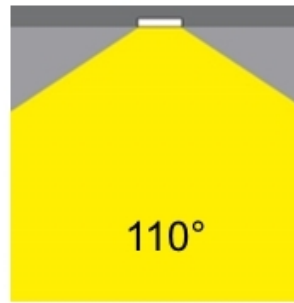

DIXIT RA16 RECESSED

A56102-

PROJECT	
TYPE	
SPECIFIER	
QUANTITY	
DATE	

RA 16 LED 18W 2400 lm					R:100%				I.Max:350 Cd/Klm				
H[m]	D[m]	Max lux	Med lux	Alpha=112°	H[m]	D[m]	Max lux	Med lux	Beta=113°	H[m]	D[m]	Max lux	Med lux
1.00	2.99	604	145		1.00	3.07	604	145		1.00	3.07	604	145
2.00	5.98	151	36		2.00	6.13	151	36		2.00	6.13	151	36
3.00	8.96	67	16		3.00	9.20	67	16		3.00	9.20	67	16
4.00	11.95	38	9		4.00	12.26	38	9		4.00	12.26	38	9
5.00	14.94	24	6		5.00	15.33	24	6		5.00	15.33	24	6

Dimming	DP	DV	
	Phase	0-10V	
Color Temperature	27K	30K	35K 40K
	2700K	3000K	3500K 4000K

Order Example **K°**

L5XXXXXX-DV-30K

0-10V **3000K**