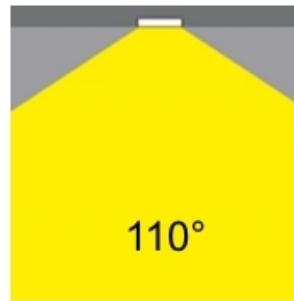

DIXIT RA16 RECESSED

A56102-

PROJECT	
TYPE	
SPECIFIER	
QUANTITY	
DATE	

RA 16 LED 18W 2400 lm				R:100%				I.Max:350 Cd/Klm			
H[m]	D[m]	Max lux	Med lux	Alpha=112°	H[m]	D[m]	Max lux	Med lux	Beta=113°		
1.00	2.99	604	145		1.00	3.07	604	145			
2.00	5.98	151	36		2.00	6.13	151	36			
3.00	8.96	67	16		3.00	9.20	67	16			
4.00	11.95	38	9		4.00	12.26	38	9			
5.00	14.94	24	6		5.00	15.33	24	6			

Dimming	DP	DV	K°		
	Phase	0-10V			
Color Temperature	27K	30K	35K	40K	K°
	2700K	3000K	3500K	4000K	

Order Example **K°**

L5XXXXXX-DV-30K

0-10V 3000K