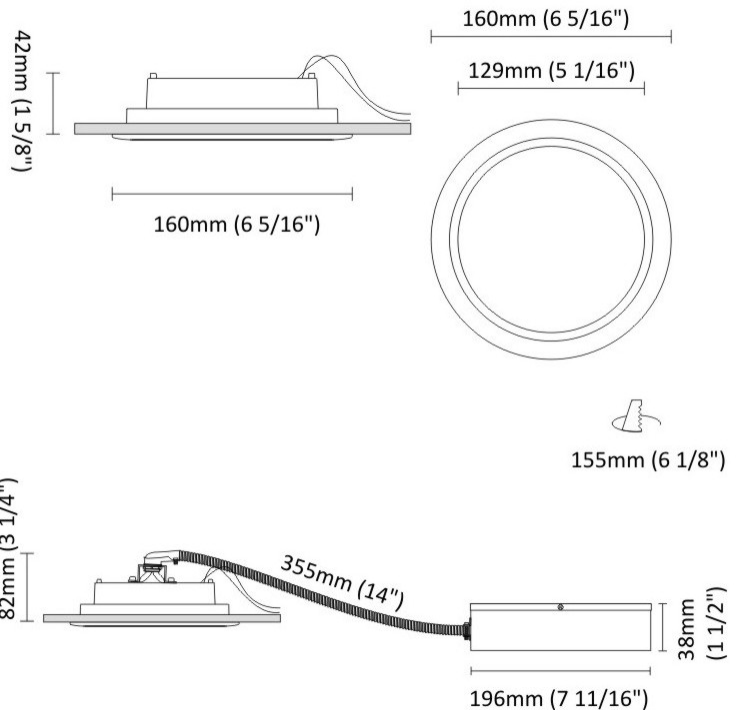

1. To build a product code in our configurator select the specify button on the base model # product page
2. To build a manual product code on this datasheet choose from the options listed below in blue font and add the suffix to the base model #

GENERAL

Series: Dixit
Subseries: Dixit RA16
Brand: Ivela
Division: Architectural
Mounting Type: Recessed
Mounting Location: Ceiling
Subcategory: Downlight

PHYSICAL

Shape: Round
Diameter (mm): 160
Diameter (in): 6 5/16
Height (mm): 42
Height (in): 1 5/8
Min. Recessing Depth (mm): 82
Min. Recessing Depth (in): 3 1/4
Light Distribution: Direct
Weight (kg): 0.7
Weight (lbs): 15.43
Diffuser: Polycarbonate - Opal
Fixture Finish: MWH
Fixture Material: Aluminum Die Cast
Cut-out Measurements: 155mm / 6 1/8"

ELECTRICAL

Lamp Type: LED
Total Output Wattage (W): 18
Dimming: Tri-Mode (Non-Dimming and Phase Dimming (120Vac only) and 0-10V Dimming)
Driver Included: No
Driver Location: Recessed Housing
Driver Type: Constant Current - Universal
Driver Class: Class 2
Input Voltage (V): 120 - 277
Constant Current (MA): 500

LED

Number of LEDs: 1
Color Temperature (°K): 2700 / 3000 / 3500 / 4000
Max. Delivered Lumen (lm): 1745 / 1781
CRI: >85 CRI
Efficiency (%): 72.7
Lamp Life (hrs): 50000

OPTICAL

Optic°: 110
Beam Angle: Symmetric
Adjustability: Fixed

RATINGS AND CERTIFICATIONS

Certified By: Certified for North American Standards
IP rating: IP44
IK Rating: IK07