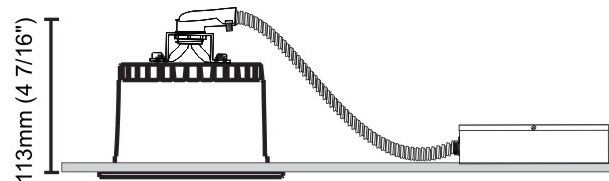

Ø100mm (3 15/16")