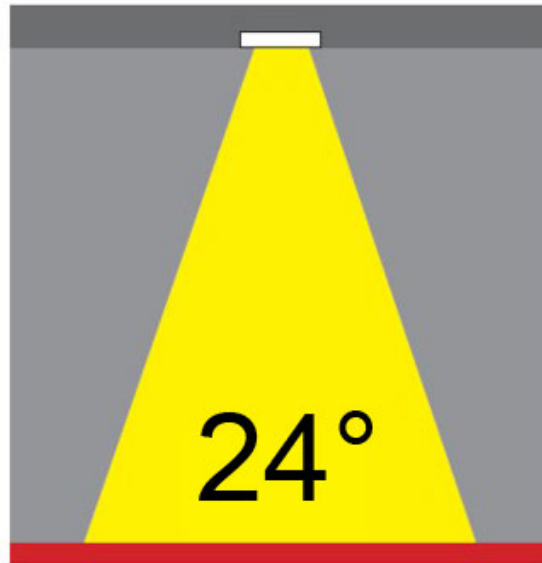

DIXIT RA8 RECESSED

A56057-

PROJECT
TYPE
SPECIFIER
QUANTITY
DATE

	DP	DV		Order Example		K°
Dimming	Phase	0-10V		L5XXXXXX-DV-30K		
Color Temperature	27K	30K	35K	40K	0-10V	3000K
	2700K	3000K	3500K	4000K