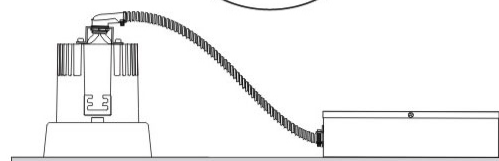

Ø96mm 3 3/4"