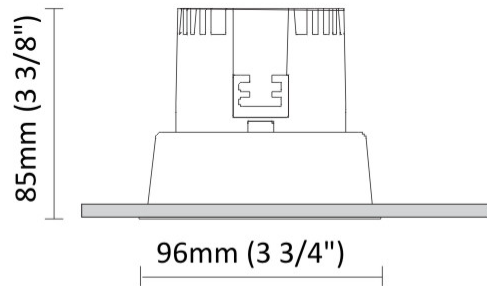

GENERAL

Series: Dixit
Subseries: Dixit RA8
Brand: Ivela
Division: Architectural
Mounting Type: Recessed
Mounting Location: Ceiling
Subcategory: Downlight

PHYSICAL

Shape: Round
Diameter (mm): 96
Diameter (in): 3 ¾
Height (mm): 85
Height (in): 3 ⅜
Min. Recessing Depth (mm): 125
Min. Recessing Depth (in): 4 15/16
Light Distribution: Direct
Weight (kg): 0.3
Weight (lbs): 0.66
Diffuser: Clear Polycarbonate
Fixture Finish: MWH
Fixture Material: Aluminum Die Cast
Cut-out Measurements: 92mm / 3 5/8"

ELECTRICAL

Lamp Type: LED
Total Output Wattage (W): 5.5 / 8.5
Dimming: Tri-Mode (Non-Dimming and Phase Dimming (120Vac only) and 0-10V Dimming)
Driver Included: No
Driver Location: Recessed Housing
Driver Type: Constant Current - Universal
Driver Class: Class 2
Input Voltage (V): 120 - 277
Constant Current (MA): 350 / 500

LED

Number of LEDs: 1
Color Temperature (°K): 2700 / 3000
Max. Delivered Lumen (lm): 501 / 638
CRI: >90 CRI
Efficiency (%): 87.7
Lamp Life (hrs): 50000
Upon Request: 3500K upon request

OPTICAL

Optic°: 26
Beam Angle: Symmetric
Adjustability: Fixed
Upon Request: Optic 45° (mirror-metallized) / 65° (white)

RATINGS AND CERTIFICATIONS

Certified By: Certified for North American Standards
IP rating: IP44
IK Rating: IK08