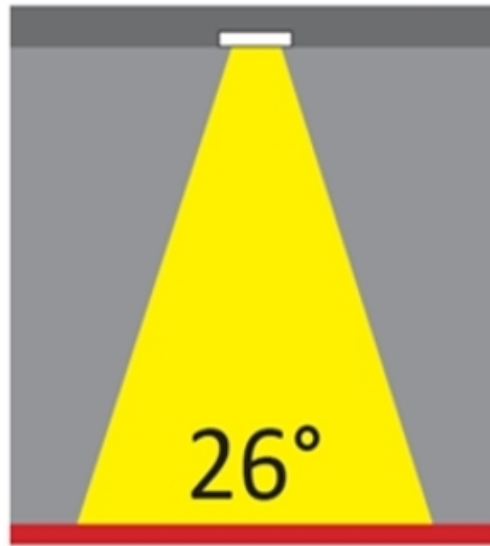

DIXIT RA8 RECESSED

A56121-

PROJECT
TYPE
SPECIFIER
QUANTITY
DATE

	DP	DV		Order Example	K°
Dimming	Phase	0-10V		L5XXXXXX-DV-30K	
Color Temperature	27K	30K	35K	40K	K°
	2700K	3000K	3500K	4000K	0-10V
					3000K