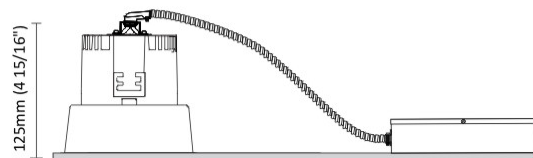

GENERAL

Series: Dixit
Subseries: Dixit RA8
Brand: Ivela
Division: Architectural
Mounting Type: Recessed
Mounting Location: Ceiling
Subcategory: Downlight

PHYSICAL

Shape: Round
Diameter (mm): 96
Diameter (in): 3 ¾
Height (mm): 85
Height (in): 3 ⅜
Min. Recessing Depth (mm): 125
Min. Recessing Depth (in): 4 15/16
Light Distribution: Direct
Weight (kg): 0.3
Weight (lbs): 0.66
Diffuser: Clear Polycarbonate
Fixture Finish: MWH
Fixture Material: Aluminum Die Cast
Cut-out Measurements: 92mm / 3 5/8"

ELECTRICAL

Lamp Type: LED
Total Output Wattage (W): 5.5 / 8.5
Dimming: Tri-Mode (Non-Dimming and Phase Dimming (120Vac only) and 0-10V Dimming)
Driver Included: No
Driver Location: Recessed Housing
Driver Type: Constant Current - Universal
Driver Class: Class 2
Input Voltage (V): 120 - 277
Constant Current (MA): 350 / 500

LED

Number of LEDs: 1
Color Temperature (°K): 2700 / 3000
Max. Delivered Lumen (lm): 501 / 638
CRI: >90 CRI
Efficiency (%): 87.7
Lamp Life (hrs): 50000
Upon Request: 3500K upon request

OPTICAL

Optic°: 26
Beam Angle: Symmetric
Adjustability: Fixed
Upon Request: Optic 45° (mirror-metallized) / 65° (white)

RATINGS AND CERTIFICATIONS

Certified By: Certified for North American Standards
IP rating: IP44
IK Rating: IK08