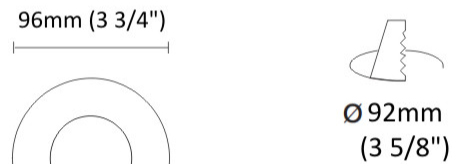

GENERAL

Series: Dixit
Subseries: Dixit RA8
Brand: Ivela
Division: Architectural
Mounting Type: Recessed
Mounting Location: Ceiling
Subcategory: Downlight

PHYSICAL

Shape: Round
Diameter (mm): 96
Diameter (in): 3 ¾
Height (mm): 85
Height (in): 3 ⅜
Min. Recessing Depth (mm): 125
Min. Recessing Depth (in): 4 15/16
Light Distribution: Direct
Weight (kg): 0.3
Weight (lbs): 0.66
Diffuser: Clear Polycarbonate
Fixture Finish: MWH
Fixture Material: Aluminum Die Cast
Cut-out Measurements: 92mm / 3 5/8"

ELECTRICAL

Lamp Type: LED
Total Output Wattage (W): 5.5 / 8.5
Dimming: Tri-Mode (Non-Dimming and Phase Dimming (120Vac only) and 0-10V Dimming)
Driver Included: No
Driver Location: Recessed Housing
Driver Type: Constant Current - Universal
Driver Class: Class 2
Input Voltage (V): 120 - 277
Constant Current (MA): 350 / 500

LED

Number of LEDs: 1
Color Temperature (°K): 2700 / 3000
Max. Delivered Lumen (lm): 501 / 638
CRI: >90 CRI
Efficiency (%): 87.7
Lamp Life (hrs): 50000
Upon Request: 3500K upon request

OPTICAL

Optic°: 26
Beam Angle: Symmetric
Adjustability: Fixed
Upon Request: Optic 45° (mirror-metallized) / 65° (white)

RATINGS AND CERTIFICATIONS

Certified By: Certified for North American Standards
IP rating: IP44
IK Rating: IK08