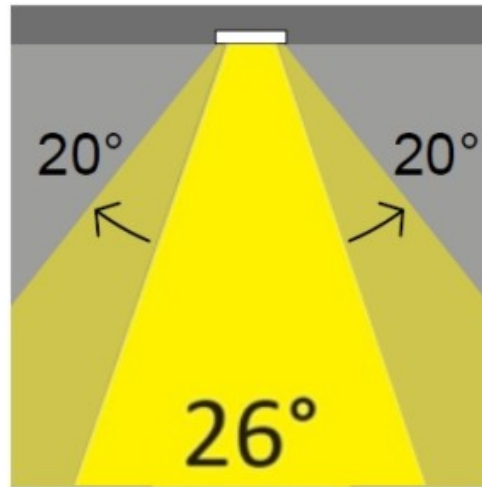

DP	DV	
Dimming	Phase	0-10V	
Color Temperature	27K 2700K	30K 3000K	35K 3500K
		40K 4000K	

Order Example **K°**
L5XXXXXX-DV-30K
0-10V 3000K