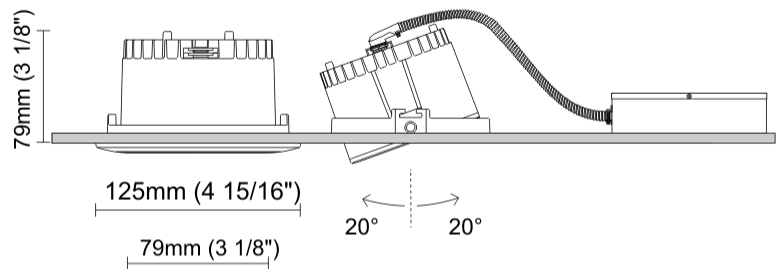

GENERAL

Series: Dixit
Subseries: Dixit RA11
Brand: Ivela
Division: Architectural
Mounting Type: Recessed
Mounting Location: Ceiling
Subcategory: Downlight

PHYSICAL

Shape: Round
Diameter (mm): 125
Diameter (in): 4 ¹⁵/₁₆
Height (mm): 79
Height (in): 3 ¹/₈
Min. Recessing Depth (mm): 119
Min. Recessing Depth (in): 4 ¹¹/₁₆
Light Distribution: Direct
Weight (kg): 0.6
Weight (lbs): 1.32
Diffuser: Clear Polycarbonate
Fixture Finish: MWH
Fixture Material: Aluminum Die Cast
Cut-out Measurements: 116mm / 4 9/16"

ELECTRICAL

Lamp Type: LED
Total Output Wattage (W): 12 / 18 / 26
Dimming: Tri-Mode (Non-Dimming and Phase Dimming (120Vac only) and 0-10V Dimming)
Driver Included: No
Driver Location: Recessed Housing
Driver Type: Constant Current - Universal
Driver Class: Class 2
Input Voltage (V): 120 - 277
Constant Current (MA): 350 / 500 / 700

LED

Number of LEDs: 1
Color Temperature (°K): 2700 / 3000 / 4000
Max. Delivered Lumen (lm): 1513 - 1602 / 2092 - 2180 / 2759 - 2848
CRI: >85 CRI
Efficiency (%): 89
Lamp Life (hrs): 50000
Upon Request: 3500K upon request

OPTICAL

Optic°: 55
Adjustability: Tilt ±20°
Upon Request: Optic 18° or 30° (mirror-metallized) / 70° (white)

RATINGS AND CERTIFICATIONS

Certified By: Certified for North American Standards
IP rating: IP20
IK Rating: IK08
Glare Rating: ≤ 19

PROJECT	_____
TYPE	_____
SPECIFIER	_____
QUANTITY	_____
DATE	_____