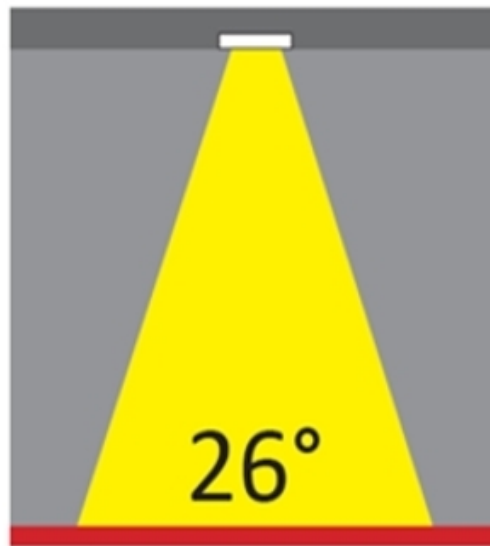

DIXIT RA8 RECESSED

A56121-

PROJECT
TYPE
SPECIFIER
QUANTITY
DATE

	DP	DV		Order Example		K°
Dimming	Phase	0-10V		L5XXXXXX-DV-30K		
Color Temperature	27K	30K	35K	40K		K°
	2700K	3000K	3500K	4000K	0-10V	3000K