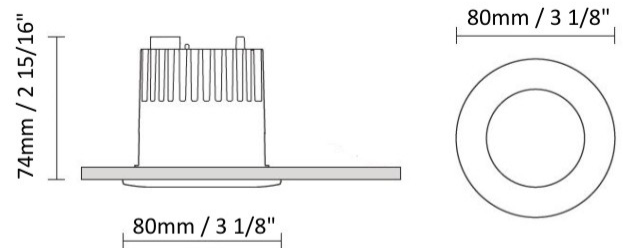

GENERAL

Series: Dixit
Subseries: Dixit RA8
Brand: Ivela
Division: Architectural
Mounting Type: Recessed
Mounting Location: Ceiling
Subcategory: Downlight

PHYSICAL

Shape: Round
Diameter (mm): 80
Diameter (in): 3 1/8
Height (mm): 74
Height (in): 2 15/16
Min. Recessing Depth (mm): 114
Min. Recessing Depth (in): 4 1/2
Light Distribution: Direct
Weight (kg): 0.4
Weight (lbs): 0.88
Diffuser: Clear Polycarbonate
Fixture Finish: MWH
Fixture Material: Aluminum Die Cast
Cut-out Measurements: 70mm / 2 3/4"

ELECTRICAL

Lamp Type: LED
Total Output Wattage (W): 9 / 12
Dimming: Tri-Mode (Non-Dimming and Phase Dimming (120Vac only) and 0-10V Dimming)
Driver Included: No
Driver Location: Recessed Housing
Driver Type: Constant Current - Universal
Driver Class: Class 2
Input Voltage (V): 120 - 277
Constant Current (MA): 250 / 350

LED

Number of LEDs: 1
Color Temperature (°K): 2700 / 3000
Max. Delivered Lumen (lm): 1096 / 1447
CRI: >80 CRI
Efficiency (%): 88
Lamp Life (hrs): 50000
Upon Request: 3500K upon request

OPTICAL

Optic°: 26
Adjustability: Fixed
Upon Request: Optic 45° (mirror-metallized) / 65° (white)

RATINGS AND CERTIFICATIONS

Certified By: Certified for North American Standards
IP rating: IP44
IK Rating: IK08
Glare Rating: ≤ 19