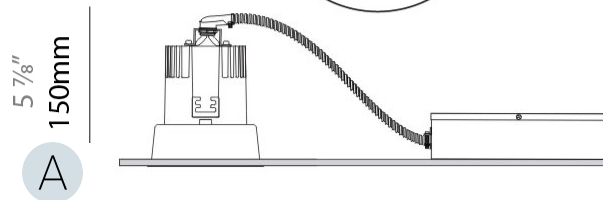

Ø96mm 3 3/4"