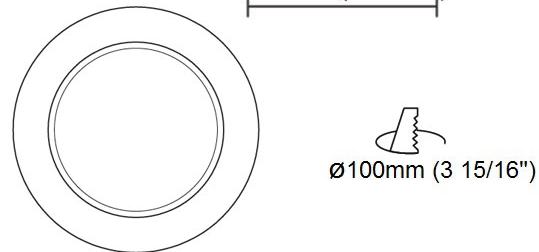

GENERAL

Series: Dixit
Subseries: Dixit RA11
Brand: Ivela
Division: Architectural
Mounting Type: Recessed
Mounting Location: Ceiling
Subcategory: Downlight

PHYSICAL

Shape: Round
Diameter (mm): 110
Diameter (in): 4 5/16
Height (mm): 70
Height (in): 2 3/4
Min. Recessing Depth (mm): 110
Min. Recessing Depth (in): 4 15/16
Light Distribution: Direct
Weight (kg): 0.6
Weight (lbs): 1.32
Diffuser: Clear Polycarbonate
Fixture Finish: MWH
Fixture Material: Aluminum Die Cast
Cut-out Measurements: 100mm / 3 15/16"

ELECTRICAL

Lamp Type: LED
Total Output Wattage (W): 12 / 18 / 26
Dimming: Tri-Mode (Non-Dimming and Phase Dimming (120Vac only) and 0-10V Dimming)
Driver Included: No
Driver Location: Recessed Housing
Driver Type: Constant Current - Universal
Driver Class: Class 2
Input Voltage (V): 120 - 277
Constant Current (MA): 350 / 500 / 700

LED

Number of LEDs: 1
Color Temperature (°K): 2700 / 3000 / 4000
Max. Delivered Lumen (lm): 1513 / 2092 / 2759
CRI: >85 CRI
Efficiency (%): 89
Lamp Life (hrs): 50000
Upon Request: 3500K upon request

OPTICAL

Optic°: 55
Adjustability: Fixed
Upon Request: Optic 18° or 30° (mirror-metallized) / 70° (white)

RATINGS AND CERTIFICATIONS

Certified By: Certified for North American Standards
IP rating: IP43
IK Rating: IK08
Glare Rating: ≤ 19