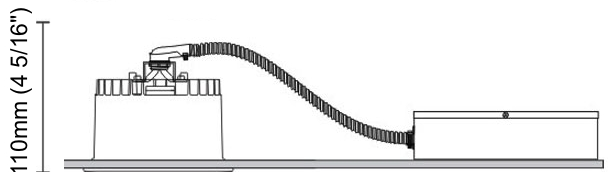

GENERAL

Series: Dixit
Subseries: Dixit RA11
Brand: Ivela
Division: Architectural
Mounting Type: Recessed
Mounting Location: Ceiling
Subcategory: Downlight

PHYSICAL

Shape: Round
Diameter (mm): 110
Diameter (in): 4 5/16
Height (mm): 70
Height (in): 2 3/4
Min. Recessing Depth (mm): 110
Min. Recessing Depth (in): 4 15/16
Light Distribution: Direct
Weight (kg): 0.6
Weight (lbs): 1.32
Diffuser: Clear Polycarbonate
Fixture Finish: MWH
Fixture Material: Aluminum Die Cast
Cut-out Measurements: 100mm / 3 15/16"

ELECTRICAL

Lamp Type: LED
Total Output Wattage (W): 12 / 18 / 26
Dimming: Tri-Mode (Non-Dimming and Phase Dimming (120Vac only) and 0-10V Dimming)
Driver Included: No
Driver Location: Recessed Housing
Driver Type: Constant Current - Universal
Driver Class: Class 2
Input Voltage (V): 120 - 277
Constant Current (MA): 350 / 500 / 700

LED

Number of LEDs: 1
Color Temperature (°K): 2700 / 3000 / 4000
Max. Delivered Lumen (lm): 1513 / 2092 / 2759
CRI: >85 CRI
Efficiency (%): 89
Lamp Life (hrs): 50000
Upon Request: 3500K upon request

OPTICAL

Optic°: 55
Adjustability: Fixed
Upon Request: Optic 18° or 30° (mirror-metallized) / 70° (white)

RATINGS AND CERTIFICATIONS

Certified By: Certified for North American Standards
IP rating: IP43
IK Rating: IK08
Glare Rating: ≤ 19