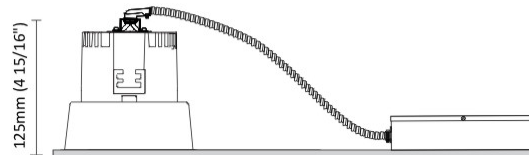

GENERAL

Series: Dixit
Subseries: Dixit RA8
Brand: Ivela
Division: Architectural
Mounting Type: Recessed
Mounting Location: Ceiling
Subcategory: Downlight

PHYSICAL

Shape: Round
Diameter (mm): 96
Diameter (in): 3 3/4
Height (mm): 85
Height (in): 3 3/8
Min. Recessing Depth (mm): 125
Min. Recessing Depth (in): 4 15/16
Light Distribution: Direct
Weight (kg): 0.3
Weight (lbs): 0.66
Diffuser: Clear Polycarbonate
Fixture Finish: MWH
Fixture Material: Aluminum Die Cast
Cut-out Measurements: 92mm / 3 5/8"

ELECTRICAL

Lamp Type: LED
Total Output Wattage (W): 5.5 / 8.5
Dimming: Tri-Mode (Non-Dimming and Phase Dimming (120Vac only) and 0-10V Dimming)
Driver Included: No
Driver Location: Recessed Housing
Driver Type: Constant Current - Universal
Driver Class: Class 2
Input Voltage (V): 120 - 277
Constant Current (MA): 350 / 500

LED

Number of LEDs: 1
Color Temperature (°K): 2700 / 3000
Max. Delivered Lumen (lm): 501 / 638
CRI: >90 CRI
Efficiency (%): 87.7
Lamp Life (hrs): 50000
Upon Request: 3500K upon request

OPTICAL

Optic°: 26
Beam Angle: Symmetric
Adjustability: Fixed
Upon Request: Optic 45° (mirror-metallized) / 65° (white)

RATINGS AND CERTIFICATIONS

Certified By: Certified for North American Standards
IP rating: IP44
IK Rating: IK08