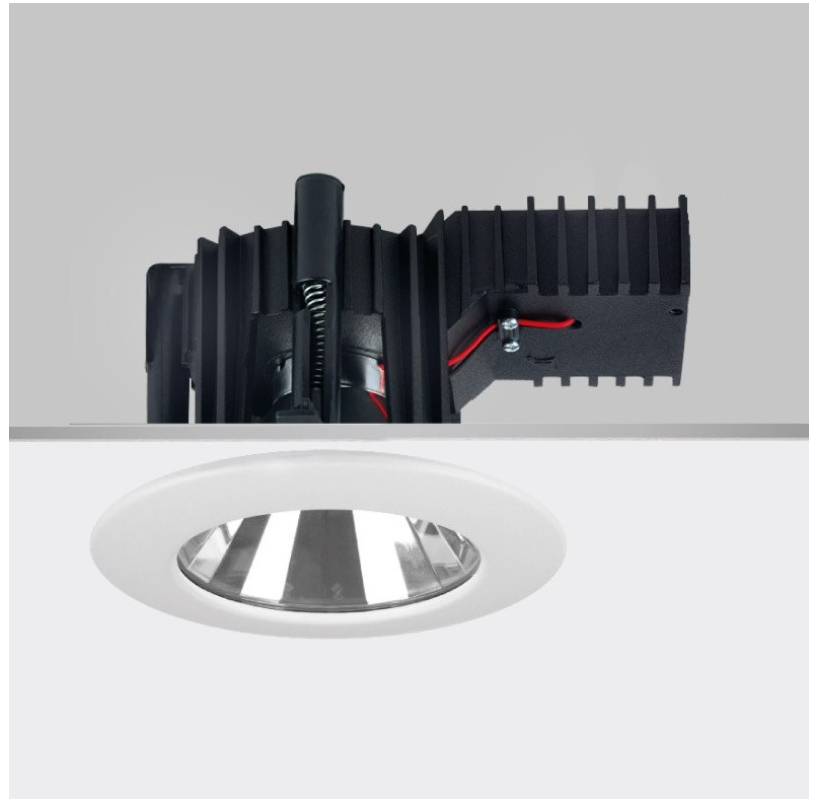

GENERAL

Series: Dixit
Subseries: Dixit RA14
Brand: Ivela
Division: Architectural
Mounting Type: Recessed
Mounting Location: Ceiling
Subcategory: Downlight

PHYSICAL

Shape: Round
Diameter (mm): 140
Diameter (in): 5 1/2
Height (mm): 92
Height (in): 3 5/8
Min. Recessing Depth (mm): 132
Min. Recessing Depth (in): 5 3/16
Light Distribution: Direct
Weight (kg): 0.7
Weight (lbs): 1.54
Diffuser: Clear Polycarbonate
Fixture Finish: MWH
Fixture Material: Aluminum Die Cast
Cut-out Measurements: 126mm / 4 15/16"

ELECTRICAL

Lamp Type: LED
Total Output Wattage (W): 26 / 33 / 38
Dimming: Tri-Mode (Non-Dimming and Phase Dimming (120Vac only) and 0-10V Dimming)
Driver Included: No
Driver Location: Recessed Housing
Driver Type: Constant Current - Universal
Driver Class: Class 2
Input Voltage (V): 120 - 277
Constant Current (MA): 700 / 900 / 1050

LED

Number of LEDs: 1
Color Temperature (°K): 2700 / 3000 / 4000
Max. Delivered Lumen (lm): 2924 - 3100 / 3655 - 3748 / 4214 - 4300
CRI: >85 CRI
Efficiency (%): 86
Lamp Life (hrs): 50000
Upon Request: 3500K

OPTICAL

Optic°: 60
Beam Angle: Symmetric
Adjustability: Fixed

RATINGS AND CERTIFICATIONS

Certified By: CSA Certified to UL and CSA Standards
IP Rating: IP44
IK Rating: IK08