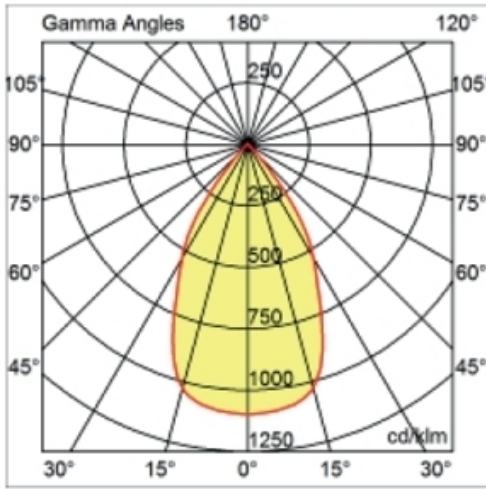

PROJECT	
TYPE	
SPECIFIER	
QUANTITY	
DATE	

RA 11 DIXIT LED SOFT 12W 1700 lm 3000K					R:100%		I.Max:1293 Cd/Klm			
H[m]	D[m]	Max lux	Med lux	Alpha=54°	H[m]	D[m]	Max lux	Med lux	Beta=54°	
1.00	1.02	1913	1003		1.00	1.02	1913	1003		
2.00	2.04	478	251		2.00	2.04	478	251		
3.00	3.06	213	111		3.00	3.06	213	111		
4.00	4.08	120	63		4.00	4.08	120	63		
5.00	5.10	77	40		5.00	5.10	77	40		

Dimming	DP	DV	
	Phase	0-10V	
Color Temperature	27K	30K	35K
	2700K	3000K	3500K

Order Example **K°**

L5XXXXXX-DV-30K

0-10V

3000K