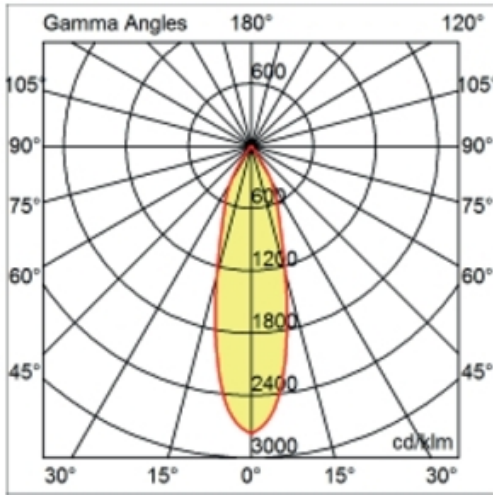

DIXIT RA8 RECESSED

A56061-

PROJECT	
TYPE	
SPECIFIER	
QUANTITY	
DATE	

RA 8 TL DIXIT LED 6.5W 550 lm				R:100%				I.Max:2958 Cd/Klm			
H[m]	D[m]	Max lux	Med lux	Alpha=26°		H[m]	D[m]	Max lux	Med lux	Beta=26°	
1.00	0.47	1508	939			1.00	0.47	1508	939		
2.00	0.94	377	235			2.00	0.94	377	235		
3.00	1.41	168	104			3.00	1.41	168	104		
4.00	1.89	94	59			4.00	1.89	94	59		
5.00	2.36	60	38			5.00	2.36	60	38		

Dimming	DP	DV	
	Phase	0-10V	
Color Temperature	27K	30K	35K
	2700K	3000K	3500K

Order Example **K°**
L5XXXXXX-DV-30K
0-10V
3000K