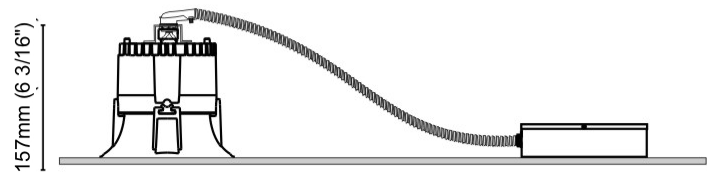

GENERAL

Series: Dixit
Subseries: Dixit RA11
Brand: Ivela
Division: Architectural
Mounting Type: Recessed
Mounting Location: Ceiling
Subcategory: Downlight

PHYSICAL

Shape: Round
Diameter (mm): 141
Diameter (in): 5 5/16
Height (mm): 117
Height (in): 4 5/8
Min. Recessing Depth (mm): 157
Min. Recessing Depth (in): 6 3/16
Light Distribution: Direct
Weight (kg): 0.7
Weight (lbs): 1.54
Diffuser: Clear Polycarbonate
Fixture Finish: MWH
Fixture Material: Aluminum Die Cast
Cut-out Measurements: 126mm / 4 15/16"

ELECTRICAL

Lamp Type: LED
Total Output Wattage (W): 12 / 18 / 26
Dimming: Tri-Mode (Non-Dimming and Phase Dimming (120Vac only) and 0-10V Dimming)
Driver Included: No
Driver Location: Recessed Housing
Driver Type: Constant Current - Universal
Driver Class: Class 2
Input Voltage (V): 120 - 277
Constant Current (MA): 350 / 500 / 700

LED

Number of LEDs: 1
Color Temperature (°K): 2700 / 3000
Max. Delivered Lumen (lm): 1513 / 2092
CRI: >85 CRI
Efficiency (%): 89
Lamp Life (hrs): 50000
Upon Request: 3500K upon request

OPTICAL

Optic°: 55
Adjustability: Fixed
Upon Request: Optic 12° or 30° (mirror-metallized) / 70° (white)

RATINGS AND CERTIFICATIONS

Certified By: CSA Certified to UL and CSA Standards
IP Rating: IP43
IK Rating: IK08
Glare Rating: ≤ 19