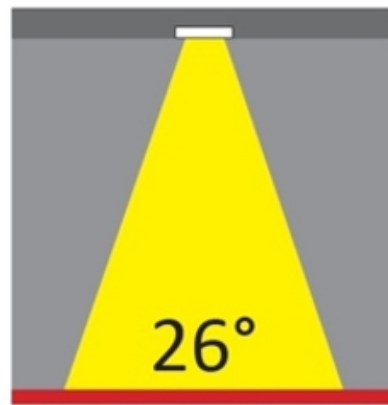

DIXIT RA8 RECESSED

A56069-

PROJECT	
TYPE	
SPECIFIER	
QUANTITY	
DATE	

	DP	DV	
Dimming	Phase	0-10V	
Color Temperature	27K 2700K	30K 3000K	35K 3500K 40K 4000K
			K°

Order Example **K°**
L5XXXXXX-DV-30K
0-10V 3000K