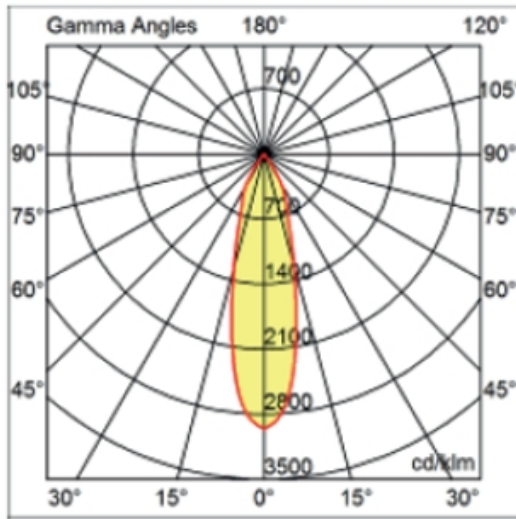

DIXIT RA8 RECESSED

A56063-

PROJECT
TYPE
SPECIFIER
QUANTITY
DATE

	DP	DV		Order Example	K°
Dimming	Phase	0-10V		L5XXXXXX-DV-30K	
Color Temperature	27K	30K	35K	0-10V	3000K
	2700K	3000K	3500K		

A