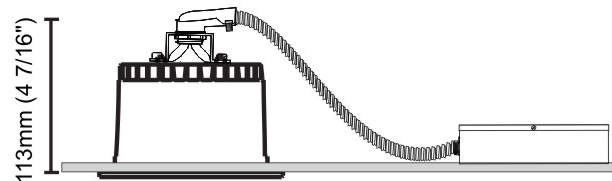

GENERAL

Series: Dixit
Subseries: Dixit RA11
Brand: Ivela
Division: Architectural
Mounting Type: Recessed
Mounting Location: Ceiling
Subcategory: Downlight

PHYSICAL

Shape: Square
Length (mm): 117
Length (in): 4 5/8
Width (mm): 117
Width (in): 4 5/8
Height (mm): 73
Height (in): 2 7/8
Min. Recessing Depth (mm): 113
Min. Recessing Depth (in): 4 1/2
Light Distribution: Direct
Weight (kg): 0.7
Weight (lbs): 1.54
Diffuser: Clear Polycarbonate
Fixture Finish: MWH
Fixture Material: Aluminum Die Cast
Cut-out Measurements: 100mm / 3 15/16"

ELECTRICAL

Lamp Type: LED
Total Output Wattage (W): 12 / 18 / 26
Dimming: Tri-Mode (Non-Dimming and Phase Dimming (120Vac only) and 0-10V Dimming)
Driver Included: No
Driver Location: Recessed Housing
Driver Type: Constant Current - Universal
Driver Class: Class 2
Input Voltage (V): 120 - 277
Constant Current (MA): 350 / 500 / 700

LED

Number of LEDs: 1
Color Temperature (°K): 2700 / 3000 / 4000
Max. Delivered Lumen (lm): 1513 - 1602 / 2092 - 2180 / 2759 - 2848
CRI: >85 CRI
Efficiency (%): 89
Lamp Life (hrs): 50000
Upon Request: 3500K upon request

OPTICAL

Optic°: 55
Adjustability: Fixed
Upon Request: Optic 12° or 30° (mirror-metallized) / 70° (white)

RATINGS AND CERTIFICATIONS

Certified By: Certified for North American Standards
IP rating: IP43
IK Rating: IK08
Glare Rating: ≤ 19