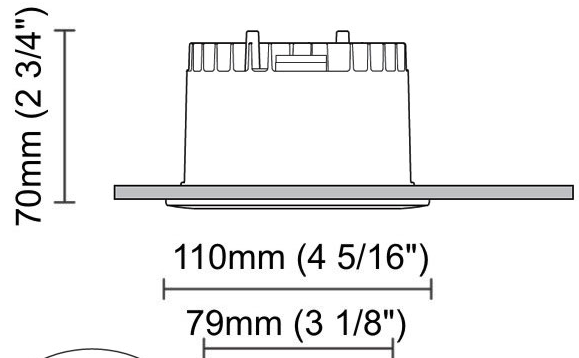

GENERAL

Series: Dixit
Subseries: Dixit RA11
Brand: Ivela
Division: Architectural
Mounting Type: Recessed
Mounting Location: Ceiling
Subcategory: Downlight

PHYSICAL

Shape: Round
Diameter (mm): 110
Diameter (in): 4 5/16
Height (mm): 70
Height (in): 2 3/4
Min. Recessing Depth (mm): 110
Min. Recessing Depth (in): 4 15/16
Light Distribution: Direct
Weight (kg): 0.6
Weight (lbs): 1.32
Diffuser: Clear Polycarbonate
Fixture Finish: MWH
Fixture Material: Aluminum Die Cast
Cut-out Measurements: 100mm / 3 15/16"

ELECTRICAL

Lamp Type: LED
Total Output Wattage (W): 12 / 18 / 26
Dimming: Tri-Mode (Non-Dimming and Phase Dimming (120Vac only) and 0-10V Dimming)
Driver Included: No
Driver Location: Recessed Housing
Driver Type: Constant Current - Universal
Driver Class: Class 2
Input Voltage (V): 120 - 277
Constant Current (MA): 350 / 500 / 700

LED

Number of LEDs: 1
Color Temperature (°K): 2700 / 3000 / 4000
Max. Delivered Lumen (lm): 1513 / 2092 / 2759
CRI: >85 CRI
Efficiency (%): 89
Lamp Life (hrs): 50000
Upon Request: 3500K upon request

OPTICAL

Optic°: 55
Adjustability: Fixed
Upon Request: Optic 18° or 30° (mirror-metallized) / 70° (white)

RATINGS AND CERTIFICATIONS

Certified By: Certified for North American Standards
IP rating: IP43
IK Rating: IK08
Glare Rating: ≤ 19