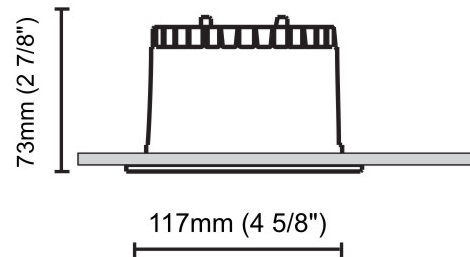

GENERAL

Series: Dixit
Subseries: Dixit RA11
Brand: Ivela
Division: Architectural
Mounting Type: Recessed
Mounting Location: Ceiling
Subcategory: Downlight

PHYSICAL

Shape: Square
Length (mm): 117
Length (in): 4 5/8
Width (mm): 117
Width (in): 4 5/8
Height (mm): 73
Height (in): 2 7/8
Min. Recessing Depth (mm): 113
Min. Recessing Depth (in): 4 1/2
Light Distribution: Direct
Weight (kg): 0.7
Weight (lbs): 1.54
Diffuser: Clear Polycarbonate
Fixture Finish: MWH
Fixture Material: Aluminum Die Cast
Cut-out Measurements: 100mm / 3 15/16"

ELECTRICAL

Lamp Type: LED
Total Output Wattage (W): 12 / 18 / 26
Dimming: Tri-Mode (Non-Dimming and Phase Dimming (120Vac only) and 0-10V Dimming)
Driver Included: No
Driver Location: Recessed Housing
Driver Type: Constant Current - Universal
Driver Class: Class 2
Input Voltage (V): 120 - 277
Constant Current (MA): 350 / 500 / 700

LED

Number of LEDs: 1
Color Temperature (°K): 2700 / 3000 / 4000
Max. Delivered Lumen (lm): 1513 - 1602 / 2092 - 2180 / 2759 - 2848
CRI: >85 CRI
Efficiency (%): 89
Lamp Life (hrs): 50000
Upon Request: 3500K upon request

OPTICAL

Optic°: 55
Adjustability: Fixed
Upon Request: Optic 12° or 30° (mirror-metallized) / 70° (white)

RATINGS AND CERTIFICATIONS

Certified By: Certified for North American Standards
IP rating: IP43
IK Rating: IK08
Glare Rating: ≤ 19