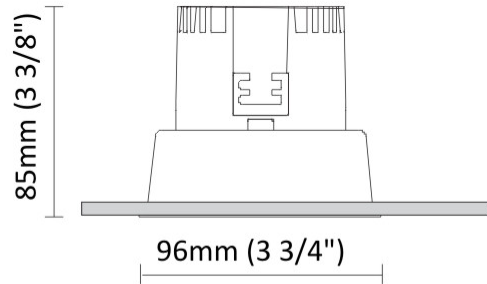

GENERAL

Series: Dixit
Subseries: Dixit RA8
Brand: Ivela
Division: Architectural
Mounting Type: Recessed
Mounting Location: Ceiling
Subcategory: Downlight

PHYSICAL

Shape: Round
Diameter (mm): 96
Diameter (in): 3 3/4
Height (mm): 85
Height (in): 3 3/8
Min. Recessing Depth (mm): 125
Min. Recessing Depth (in): 4 15/16
Light Distribution: Direct
Weight (kg): 0.3
Weight (lbs): 0.66
Diffuser: Clear Polycarbonate
Fixture Finish: MWH
Fixture Material: Aluminum Die Cast
Cut-out Measurements: 92mm / 3 5/8"

ELECTRICAL

Lamp Type: LED
Total Output Wattage (W): 5.5 / 8.5
Dimming: Tri-Mode (Non-Dimming and Phase Dimming (120Vac only) and 0-10V Dimming)
Driver Included: No
Driver Location: Recessed Housing
Driver Type: Constant Current - Universal
Driver Class: Class 2
Input Voltage (V): 120 - 277
Constant Current (MA): 350 / 500

LED

Number of LEDs: 1
Color Temperature (°K): 2700 / 3000
Max. Delivered Lumen (lm): 501 / 638
CRI: >90 CRI
Efficiency (%): 87.7
Lamp Life (hrs): 50000
Upon Request: 3500K upon request

OPTICAL

Optic°: 26
Beam Angle: Symmetric
Adjustability: Fixed
Upon Request: Optic 45° (mirror-metallized) / 65° (white)

RATINGS AND CERTIFICATIONS

Certified By: Certified for North American Standards
IP rating: IP44
IK Rating: IK08