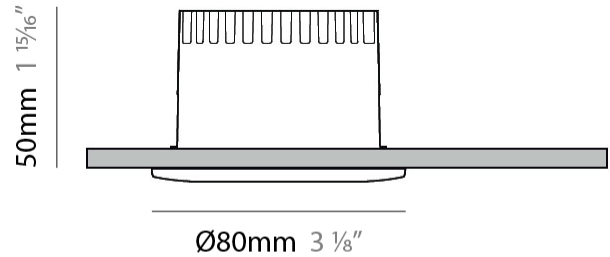

GENERAL

Series: Dixit
Subseries: Dixit RA8
Brand: Ivela
Division: Architectural
Mounting Type: Recessed
Mounting Location: Ceiling
Subcategory: Downlight

PHYSICAL

Shape: Round
Diameter (mm): 80
Diameter (in): 3 1/8
Height (mm): 50
Height (in): 1 15/16
Min. Recessing Depth (mm): 90
Min. Recessing Depth (in): 3 9/16
Light Distribution: Direct
Weight (kg): 0.4
Weight (lbs): 0.88
Diffuser: Clear Polycarbonate
Fixture Finish: MWH
Fixture Material: Aluminum Die Cast
Cut-out Measurements: 70mm / 2 3/4"

ELECTRICAL

Lamp Type: LED
Total Output Wattage (W): 5.5 / 8.5
Dimming: Tri-Mode (Non-Dimming and Phase Dimming (120Vac only) and 0-10V Dimming)
Driver Included: No
Driver Location: Recessed Housing
Driver Type: Constant Current - Universal
Driver Class: Class 2
Input Voltage (V): 120 - 277
Constant Current (MA): 350 / 500

LED

Number of LEDs: 1
Color Temperature (°K): 2700 / 3000 / 3500 / 4000
Max. Delivered Lumen (lm): 501 / 638
CRI: >90 CRI
Efficiency (%): 91
Lamp Life (hrs): 50000

OPTICAL

Reflector: Mirror-metallized thermoplastic material
Optic: 26
Beam Angle: Symmetric
Adjustability: Fixed
Upon Request: Optic 45° (mirror-metallized) / 65° (white)

RATINGS AND CERTIFICATIONS

Certified By: CSA Certified to UL and CSA Standards
IP rating: IP44
IK Rating: IK08