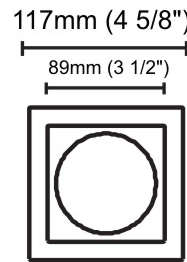

GENERAL

Series: Dixit
Subseries: Dixit RA11
Brand: Ivela
Division: Architectural
Mounting Type: Recessed
Mounting Location: Ceiling
Subcategory: Downlight

PHYSICAL

Shape: Square
Length (mm): 117
Length (in): 4 5/8
Width (mm): 117
Width (in): 4 5/8
Height (mm): 73
Height (in): 2 7/8
Min. Recessing Depth (mm): 113
Min. Recessing Depth (in): 4 1/2
Light Distribution: Direct
Weight (kg): 0.7
Weight (lbs): 1.54
Diffuser: Clear Polycarbonate
Fixture Finish: MWH
Fixture Material: Aluminum Die Cast
Cut-out Measurements: 100mm / 3 15/16"

ELECTRICAL

Lamp Type: LED
Total Output Wattage (W): 12 / 18 / 26
Dimming: Tri-Mode (Non-Dimming and Phase Dimming (120Vac only) and 0-10V Dimming)
Driver Included: No
Driver Location: Recessed Housing
Driver Type: Constant Current - Universal
Driver Class: Class 2
Input Voltage (V): 120 - 277
Constant Current (MA): 350 / 500 / 700

LED

Number of LEDs: 1
Color Temperature (°K): 2700 / 3000 / 4000
Max. Delivered Lumen (lm): 1513 - 1602 / 2092 - 2180 / 2759 - 2848
CRI: >85 CRI
Efficiency (%): 89
Lamp Life (hrs): 50000
Upon Request: 3500K upon request

OPTICAL

Optic°: 55
Adjustability: Fixed
Upon Request: Optic 12° or 30° (mirror-metallized) / 70° (white)

RATINGS AND CERTIFICATIONS

Certified By: Certified for North American Standards
IP rating: IP43
IK Rating: IK08
Glare Rating: ≤ 19