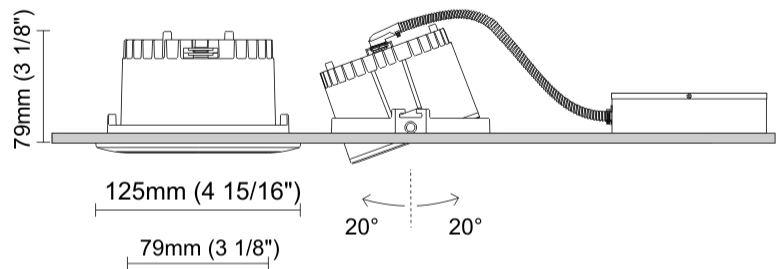

GENERAL

Series: Dixit
Subseries: Dixit RA11
Brand: Ivela
Division: Architectural
Mounting Type: Recessed
Mounting Location: Ceiling
Subcategory: Downlight

PHYSICAL

Shape: Round
Diameter (mm): 125
Diameter (in): 4 ¹⁵/₁₆
Height (mm): 79
Height (in): 3 ¹/₈
Min. Recessing Depth (mm): 119
Min. Recessing Depth (in): 4 ¹¹/₁₆
Light Distribution: Direct
Weight (kg): 0.6
Weight (lbs): 1.32
Diffuser: Clear Polycarbonate
Fixture Finish: MWH
Fixture Material: Aluminum Die Cast
Cut-out Measurements: 116mm / 4 9/16"

ELECTRICAL

Lamp Type: LED
Total Output Wattage (W): 12 / 18 / 26
Dimming: Tri-Mode (Non-Dimming and Phase Dimming (120Vac only) and 0-10V Dimming)
Driver Included: No
Driver Location: Recessed Housing
Driver Type: Constant Current - Universal
Driver Class: Class 2
Input Voltage (V): 120 - 277
Constant Current (mA): 350 / 500 / 700

LED

Number of LEDs: 1
Color Temperature (°K): 2700 / 3000 / 4000
Max. Delivered Lumen (lm): 1513 - 1602 / 2092 - 2180 / 2759 - 2848
CRI: >85 CRI
Efficiency (%): 89
Lamp Life (hrs): 50000
Upon Request: 3500K upon request

OPTICAL

Optic°: 55
Adjustability: Tilt ±20°
Upon Request: Optic 18° or 30° (mirror-metallized) / 70° (white)

RATINGS AND CERTIFICATIONS

Certified By: Certified for North American Standards
IP rating: IP20
IK Rating: IK08
Glare Rating: ≤ 19

PROJECT
TYPE
SPECIFIER
QUANTITY
DATE