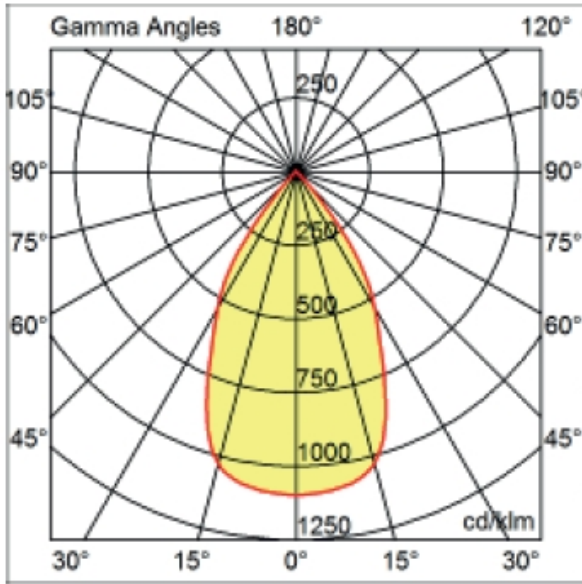

DIXIT RA11 RECESSED

A56024-

PROJECT	
TYPE	
SPECIFIER	
QUANTITY	
DATE	

	DP	DV		
Dimming	Phase	0-10V		
Color Temperature	27K 2700K	30K 3000K	35K 3500K	40K 4000K
				K°

Order Example **K°**
L5XXXXXX-DV-30K
0-10V
3000K