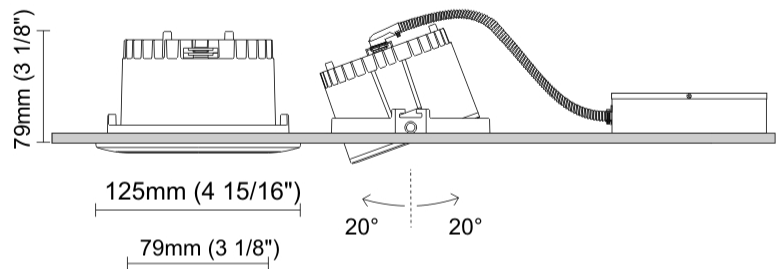

GENERAL

Series: Dixit
Brand: Ivela
Division: Architectural
Mounting Type: Recessed
Mounting Location: Ceiling
Subcategory: Downlight

PHYSICAL

Shape: Round
Diameter (mm): 95
Diameter (in): 3 ³/₄
Depth (mm): 82
Depth (in): 3 ¹/₄
Min. Recessing Depth (mm): 122
Min. Recessing Depth (in): 4 ¹³/₁₆
Light Distribution: Adjustable / Direct
Weight (kg): 0.4
Weight (lbs): 0.88
Cut-out Measurements: 86mm / 3 3/8

GENERAL

Series: Dixit
Subseries: Dixit RA11
Brand: Ivela
Division: Architectural
Mounting Type: Recessed
Mounting Location: Ceiling
Subcategory: Downlight

PHYSICAL

Shape: Round
Diameter (mm): 125
Diameter (in): 4 ¹⁵/₁₆
Height (mm): 79
Height (in): 3 ¹/₈
Min. Recessing Depth (mm): 119
Min. Recessing Depth (in): 4 ¹¹/₁₆
Light Distribution: Direct
Weight (kg): 0.6
Weight (lbs): 1.32
Diffuser: Clear Polycarbonate
Fixture Finish: MWH
Fixture Material: Aluminum Die Cast
Cut-out Measurements: 116mm / 4 9/16"

OPTICAL

Optic°: 55
Adjustability: Tilt ±20°
Upon Request: Optic 18° or 30° (mirror-metallized) / 70° (white)

RATINGS AND CERTIFICATIONS

Certified By: Certified for North American Standards
IP rating: IP20
IK Rating: IK08
Glare Rating: ≤ 19

GENERAL

Series: Dixit
 Subseries: Dixit RA8
 Brand: Ivela
 Division: Architectural
 Mounting Type: Recessed
 Mounting Location: Ceiling
 Subcategory: Downlight

PHYSICAL

Shape: Round
 Diameter (mm): 95
 Diameter (in): 3 3/4
 Height (mm): 82
 Height (in): 3 1/4
 Min. Recessing Depth (mm): 122
 Min. Recessing Depth (in): 4 13/16
 Light Distribution: Adjustable / Direct
 Weight (kg): 0.4
 Weight (lbs): 0.88
 Diffuser: Clear Polycarbonate
 Fixture Finish: MWH
 Fixture Material: Aluminum Die Cast
 Cut-out Measurements: 86mm / 3 3/8"