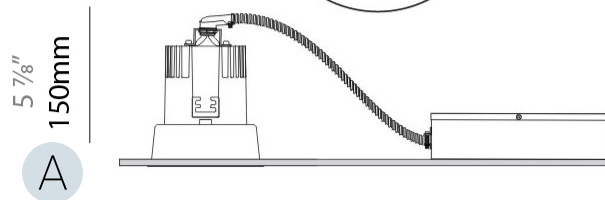

Ø96mm 3 3/4"