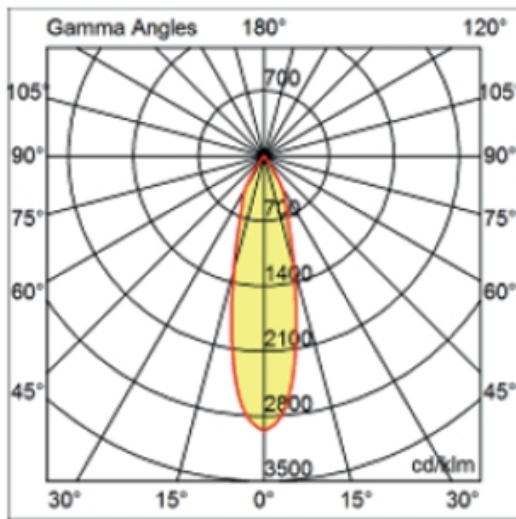

DIXIT RA8 RECESSED

A56063-

PROJECT	
TYPE	
SPECIFIER	
QUANTITY	
DATE	

	DP	DV		Order Example		K°
Dimming	Phase	0-10V		L5XXXXXX-DV-30K		
Color Temperature	27K	30K	35K		0-10V	3000K
	2700K	3000K	3500K			

A