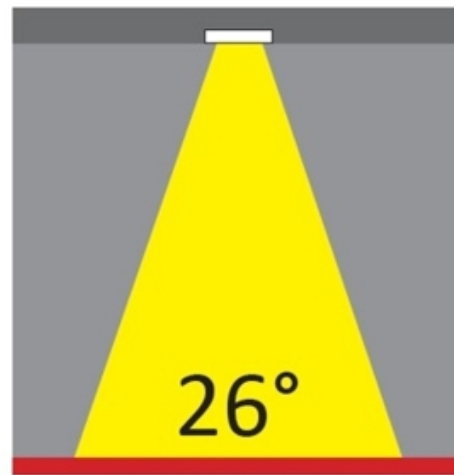

DIXIT RA8 RECESSED

A56063-

PROJECT	
TYPE	
SPECIFIER	
QUANTITY	
DATE	

	DP	DV		Order Example		K°
Dimming	Phase	0-10V		L5XXXXXX-DV-30K		
Color Temperature	27K	30K	35K		0-10V	3000K
	2700K	3000K	3500K			

A