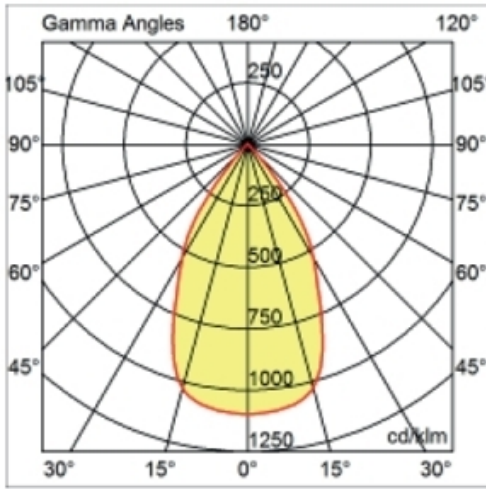

DIXIT RA11 RECESSED

A56032-

PROJECT	
TYPE	
SPECIFIER	
QUANTITY	
DATE	

RA 11 DIXIT LED SOFT 12W 1700 lm 3000K					R:100%		I.Max:1293 Cd/Klm				
H[m]	D[m]	Max lux	Med lux	Alpha=54°		H[m]	D[m]	Max lux	Med lux	Beta=54°	
1.00	1.02	1913	1003			1.00	1.02	1913	1003		
2.00	2.04	478	251			2.00	2.04	478	251		
3.00	3.06	213	111			3.00	3.06	213	111		
4.00	4.08	120	63			4.00	4.08	120	63		
5.00	5.10	77	40			5.00	5.10	77	40		

Dimming	DP	DV	K°
	Phase	0-10V	
Color Temperature	27K	30K	35K
	2700K	3000K	3500K

Order Example **K°**
L5XXXXXX-DV-30K
0-10V
3000K