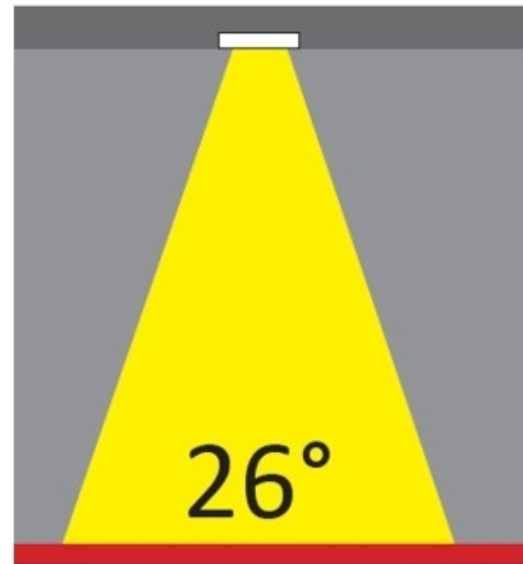

DIXIT RA8 RECESSED

A56077-

PROJECT	
TYPE	
SPECIFIER	
QUANTITY	
DATE	

	DP	DV	
Dimming	Phase	0-10V	
Color Temperature	27K	30K	35K
	2700K	3000K	3500K

Order Example **K°**
L5XXXXXX-DV-30K
0-10V **3000K**