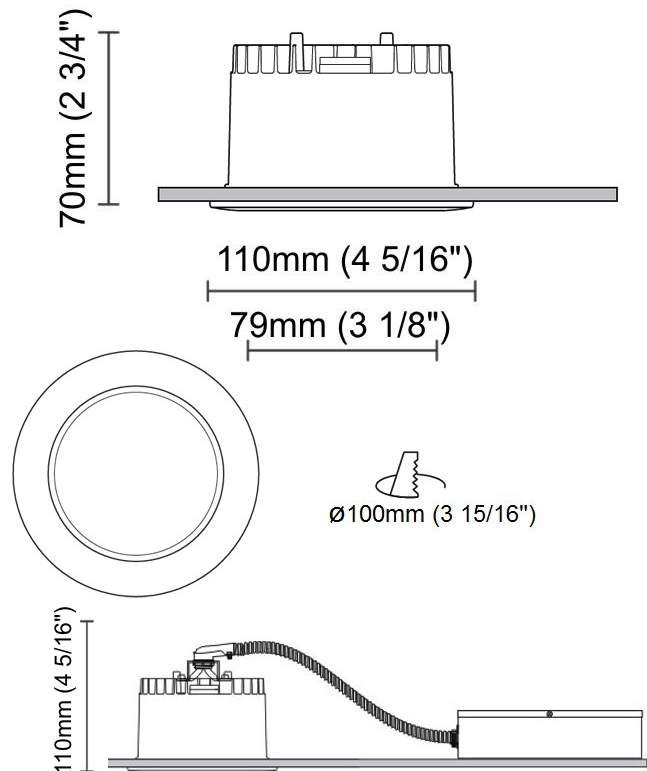

GENERAL

Series: Dixit
Subseries: Dixit RA11
Brand: Ivela
Division: Architectural
Mounting Type: Recessed
Mounting Location: Ceiling
Subcategory: Downlight

PHYSICAL

Shape: Round
Diameter (mm): 110
Diameter (in): 4 ⁵/₁₆
Height (mm): 70
Height (in): 2 ⁷/₁₆
Min. Recessing Depth (mm): 110
Min. Recessing Depth (in): 4 ¹⁵/₁₆
Light Distribution: Direct
Weight (kg): 0.6
Weight (lbs): 1.32
Diffuser: Clear Polycarbonate
Fixture Finish: MWH
Fixture Material: Aluminum Die Cast
Cut-out Measurements: 100mm / 3 15/16"

ELECTRICAL

Lamp Type: LED
Total Output Wattage (W): 12 / 18 / 26
Dimming: Tri-Mode (Non-Dimming and Phase Dimming (120Vac only) and 0-10V Dimming)
Driver Included: No
Driver Location: Recessed Housing
Driver Type: Constant Current - Universal
Driver Class: Class 2
Input Voltage (V): 120 - 277
Constant Current (MA): 350 / 500 / 700

LED

Number of LEDs: 1
Color Temperature (°K): 2700 / 3000 / 4000
Max. Delivered Lumen (lm): 1513 / 2092 / 2759
CRI: >85 CRI
Efficiency (%): 89
Lamp Life (hrs): 50000
Upon Request: 3500K upon request

OPTICAL

Optic°: 55
Adjustability: Fixed
Upon Request: Optic 18° or 30° (mirror-metallized) / 70° (white)

RATINGS AND CERTIFICATIONS

Certified By: Certified for North American Standards
IP rating: IP43
IK Rating: IK08
Glare Rating: ≤ 19