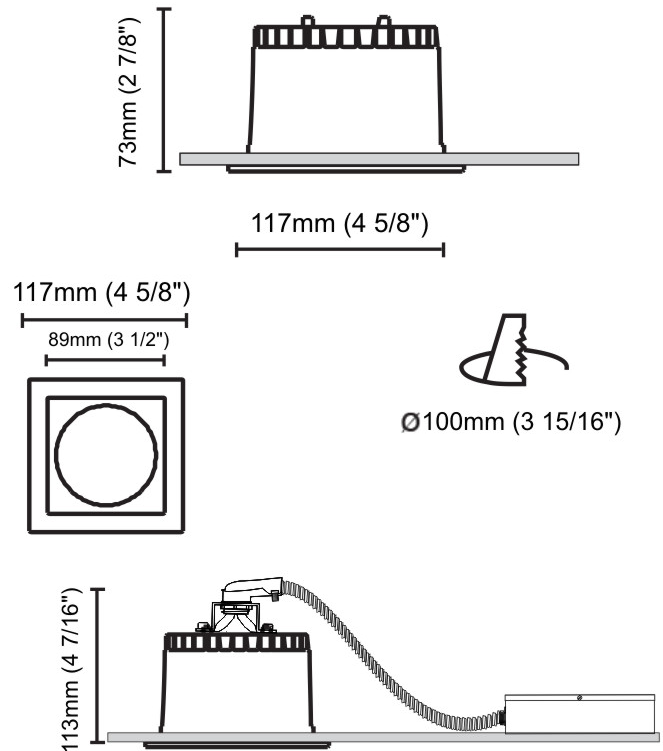

GENERAL

Series: Dixit
Subseries: Dixit RA11
Brand: Ivela
Division: Architectural
Mounting Type: Recessed
Mounting Location: Ceiling
Subcategory: Downlight

PHYSICAL

Shape: Square
Length (mm): 117
Length (in): 4 5/8
Width (mm): 117
Width (in): 4 5/8
Height (mm): 73
Height (in): 2 7/8
Min. Recessing Depth (mm): 113
Min. Recessing Depth (in): 4 1/2
Light Distribution: Direct
Weight (kg): 0.7
Weight (lbs): 1.54
Diffuser: Clear Polycarbonate
Fixture Finish: MWH
Fixture Material: Aluminum Die Cast
Cut-out Measurements: 100mm / 3 15/16"

ELECTRICAL

Lamp Type: LED
Total Output Wattage (W): 12 / 18 / 26
Dimming: Tri-Mode (Non-Dimming and Phase Dimming (120Vac only) and 0-10V Dimming)
Driver Included: No
Driver Location: Recessed Housing
Driver Type: Constant Current - Universal
Driver Class: Class 2
Input Voltage (V): 120 - 277
Constant Current (MA): 350 / 500 / 700

LED

Number of LEDs: 1
Color Temperature (°K): 2700 / 3000 / 4000
Max. Delivered Lumen (lm): 1513 - 1602 / 2092 - 2180 / 2759 - 2848
CRI: >85 CRI
Efficiency (%): 89
Lamp Life (hrs): 50000
Upon Request: 3500K upon request

OPTICAL

Optic°: 55
Adjustability: Fixed
Upon Request: Optic 12° or 30° (mirror-metallized) / 70° (white)

RATINGS AND CERTIFICATIONS

Certified By: Certified for North American Standards
IP rating: IP43
IK Rating: IK08
Glare Rating: ≤ 19