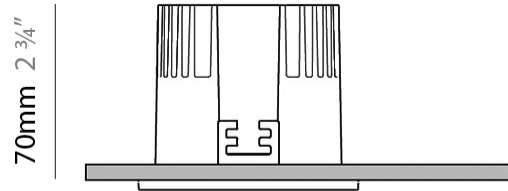

GENERAL

Series: Dixit
Subseries: Dixit RA8
Brand: Ivela
Division: Architectural
Mounting Type: Recessed
Mounting Location: Ceiling
Subcategory: Downlight

PHYSICAL

Shape: Square
Length (mm): 80
Length (in): 3 1/8"
Width (mm): 80
Width (in): 3 1/8"
Height (mm): 70
Height (in): 2 3/4"
Min. Recessing Depth (mm): 110
Min. Recessing Depth (in): 4 3/16"
Light Distribution: Direct
Weight (kg): 0.4
Weight (lbs): 0.88
Diffuser: Clear Polycarbonate
Fixture Finish: MWH
Fixture Material: Aluminum Die Cast
Cut-out Measurements: 70mm / 2 3/4"

ELECTRICAL

Lamp Type: LED
Total Output Wattage (W): 9 / 12
Dimming: Tri-Mode (Non-Dimming and Phase Dimming (120Vac only) and 0-10V Dimming)
Driver Included: No
Driver Location: Recessed Housing
Driver Type: Constant Current - Universal
Driver Class: Class 2
Input Voltage (V): 120 - 277
Constant Current (MA): 250 / 350

LED

Number of LEDs: 1
Color Temperature (°K): 2700 / 3000
Max. Delivered Lumen (lm): 1096 / 1447
CRI: >80 CRI
Efficiency (%): 87.7
Lamp Life (hrs): 50000
Upon Request: 3500K upon request

OPTICAL

Optic°: 26
Adjustability: Fixed
Upon Request: Optic 45° (mirror-metallized) / 65° (white)

RATINGS AND CERTIFICATIONS

Certified By: Certified for North American Standards
IP rating: IP44
IK Rating: IK08
Glare Rating: ≤ 19