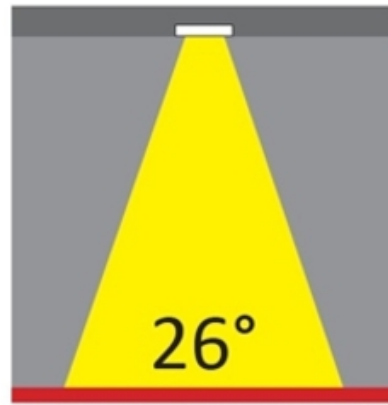

DIXIT RA8 RECESSED

A56069-

PROJECT	
TYPE	
SPECIFIER	
QUANTITY	
DATE	

	DP	DV	
Dimming	Phase	0-10V	
Color Temperature	27K	30K	35K 40K
	2700K	3000K	3500K 4000K

Order Example **K°**
L5XXXXXX-DV-30K
0-10V 3000K