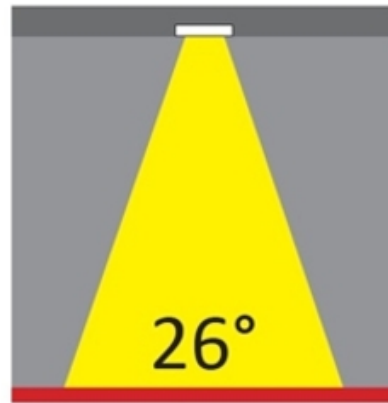

DIXIT RA8 RECESSED

A56069-

PROJECT	
TYPE	
SPECIFIER	
QUANTITY	
DATE	

	DP	DV	
Dimming	Phase	0-10V	
Color Temperature	27K 2700K	30K 3000K	35K 3500K 40K 4000K
			K°

Order Example **L5XXXXXX-DV-30K**

0-10V 3000K

A