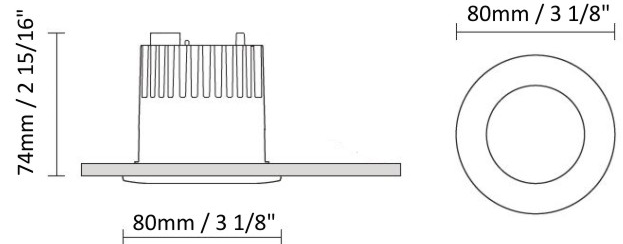

GENERAL

Series: Dixit
Subseries: Dixit RA8
Brand: Ivela
Division: Architectural
Mounting Type: Recessed
Mounting Location: Ceiling
Subcategory: Downlight

PHYSICAL

Shape: Round
Diameter (mm): 80
Diameter (in): 3 1/8
Height (mm): 74
Height (in): 2 15/16
Min. Recessing Depth (mm): 114
Min. Recessing Depth (in): 4 1/2
Light Distribution: Direct
Weight (kg): 0.4
Weight (lbs): 0.88
Diffuser: Clear Polycarbonate
Fixture Finish: MWH
Fixture Material: Aluminum Die Cast
Cut-out Measurements: 70mm / 2 3/4"

ELECTRICAL

Lamp Type: LED
Total Output Wattage (W): 9 / 12
Dimming: Tri-Mode (Non-Dimming and Phase Dimming (120Vac only) and 0-10V Dimming)
Driver Included: No
Driver Location: Recessed Housing
Driver Type: Constant Current - Universal
Driver Class: Class 2
Input Voltage (V): 120 - 277
Constant Current (MA): 250 / 350

LED

Number of LEDs: 1
Color Temperature (°K): 2700 / 3000
Max. Delivered Lumen (lm): 1096 / 1447
CRI: >80 CRI
Efficiency (%): 88
Lamp Life (hrs): 50000
Upon Request: 3500K upon request

OPTICAL

Optic°: 26
Adjustability: Fixed
Upon Request: Optic 45° (mirror-metallized) / 65° (white)

RATINGS AND CERTIFICATIONS

Certified By: Certified for North American Standards
IP rating: IP44
IK Rating: IK08
Glare Rating: ≤ 19