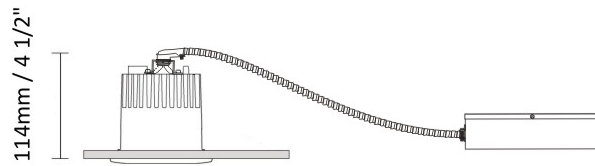

Ø 70mm (2 3/4")