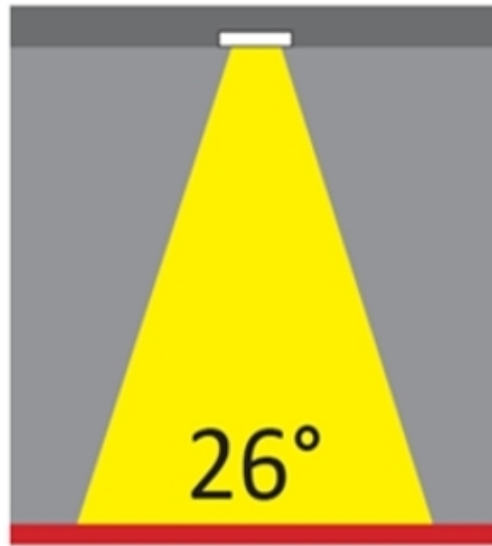

DIXIT RA8 RECESSED

A56121-

PROJECT	
TYPE	
SPECIFIER	
QUANTITY	
DATE	

	DP	DV		Order Example		K°
Dimming	Phase	0-10V		L5XXXXXX-DV-30K		
Color Temperature	27K	30K	35K	40K		K°
	2700K	3000K	3500K	4000K	0-10V	3000K

A