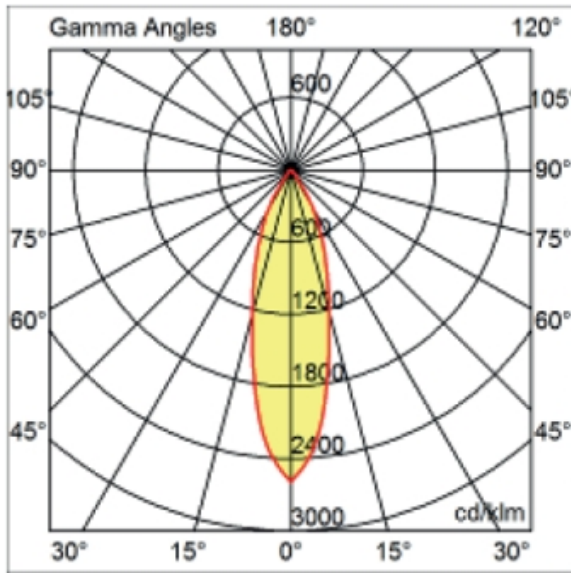

DIXIT RA8 RECESSED

A56069-

PROJECT	
TYPE	
SPECIFIER	
QUANTITY	
DATE	

	DP	DV	
Dimming	Phase	0-10V	
Color Temperature	27K 2700K	30K 3000K	35K 3500K 40K 4000K
			K°

Order Example **L5XXXXXX-DV-30K**

0-10V 3000K

A