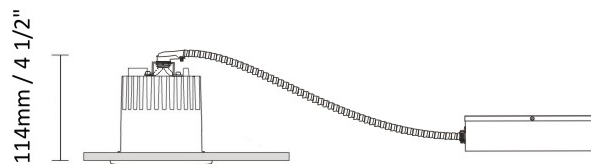

Ø 70mm (2 3/4")