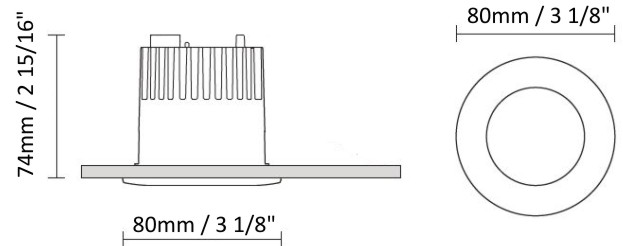

PHYSICAL

Shape: Round _____
Diameter (mm): 80 _____
Diameter (in): 3 1/8 _____
Height (mm): 74 _____
Height (in): 2 15/16 _____
Min. Recessing Depth (mm): 114 _____
Min. Recessing Depth (in): 4 1/2 _____
Light Distribution: Direct _____
Weight (kg): 0.4 _____
Weight (lbs): 0.88 _____
Diffuser: Clear Polycarbonate _____
Fixture Finish: MWH _____
Fixture Material: Aluminum Die Cast _____
Cut-out Measurements: 70mm / 2 3/4" _____

ELECTRICAL

Lamp Type: LED _____
Total Output Wattage (W): 9 / 12 _____
Dimming: Tri-Mode (Non-Dimming and Phase Dimming (120Vac only) and 0-10V Dimming) _____
Driver Included: No _____
Driver Location: Recessed Housing _____
Driver Type: Constant Current - Universal _____
Driver Class: Class 2 _____
Input Voltage (V): 120 - 277 _____
Constant Current (MA): 250 / 350 _____

LED

Number of LEDs: 1 _____
Color Temperature (°K): 2700 / 3000 _____
Max. Delivered Lumen (lm): 1096 / 1447 _____
CRI: >80 CRI _____
Efficiency (%): 88 _____
Lamp Life (hrs): 50000 _____
Upon Request: 3500K upon request _____

OPTICAL

Optic°: 26 _____
Adjustability: Fixed _____
Upon Request: Optic 45° (mirror-metallized) / 65° (white) _____

RATINGS AND CERTIFICATIONS

Certified By: Certified for North American Standards _____
IP rating: IP44 _____
IK Rating: IK08 _____
Glare Rating: ≤ 19 _____