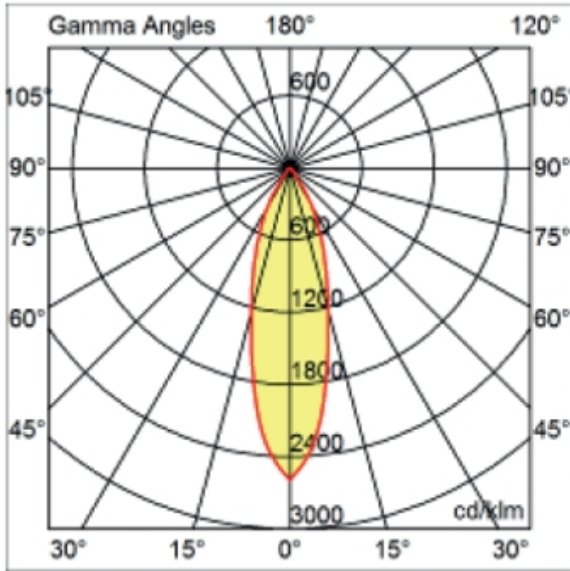

DIXIT RA8 RECESSED

A56069-

PROJECT	
TYPE	
SPECIFIER	
QUANTITY	
DATE	

	DP	DV	
Dimming	Phase	0-10V	
Color Temperature	27K 2700K	30K 3000K	35K 3500K 40K 4000K
			K°

Order Example **K°**
L5XXXXXX-DV-30K
0-10V 3000K