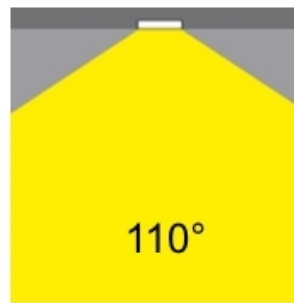

DIXIT RA16 RECESSED

A56102-

PROJECT	
TYPE	
SPECIFIER	
QUANTITY	
DATE	

RA 16 LED 18W 2400 lm					R:100%				I.Max:350 Cd/Klm				
H[m]	D[m]	Max lux	Med lux	Alpha=112°	H[m]	D[m]	Max lux	Med lux	Beta=113°	H[m]	D[m]	Max lux	Med lux
1.00	2.99	604	145		1.00	3.07	604	145		1.00	3.07	604	145
2.00	5.98	151	36		2.00	6.13	151	36		2.00	6.13	151	36
3.00	8.96	67	16		3.00	9.20	67	16		3.00	9.20	67	16
4.00	11.95	38	9		4.00	12.26	38	9		4.00	12.26	38	9
5.00	14.94	24	6		5.00	15.33	24	6		5.00	15.33	24	6

Dimming	DP	DV		
	Phase	0-10V		
Color Temperature	27K	30K	35K	40K
	2700K	3000K	3500K	4000K

Order Example **K°**
L5XXXXXX-DV-30K
0-10V **3000K**