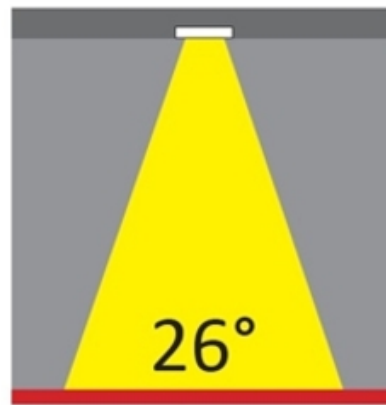

DIXIT RA8 RECESSED

A56069-

PROJECT	
TYPE	
SPECIFIER	
QUANTITY	
DATE	

	DP	DV	
Dimming	Phase	0-10V	
Color Temperature	27K 2700K	30K 3000K	35K 3500K 40K 4000K
			K°

Order Example **K°**
L5XXXXXX-DV-30K
0-10V 3000K