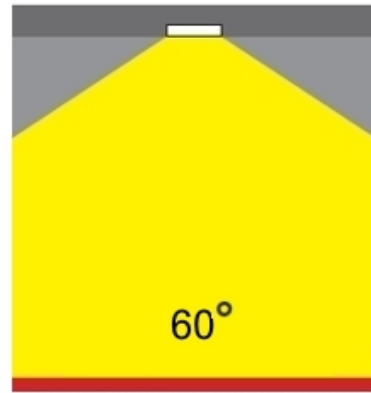

DIXIT RA14 RECESSED

A56093-

PROJECT	
TYPE	
SPECIFIER	
QUANTITY	
DATE	

Matte White

Silver

	DP	DV		
Dimming	Phase	0-10V		
Color Temperature	27K	30K	35K	40K
	2700K	3000K	3500K	4000K

Order Example **K°**
L5XXXXXX-DV-30K
0-10V
3000K