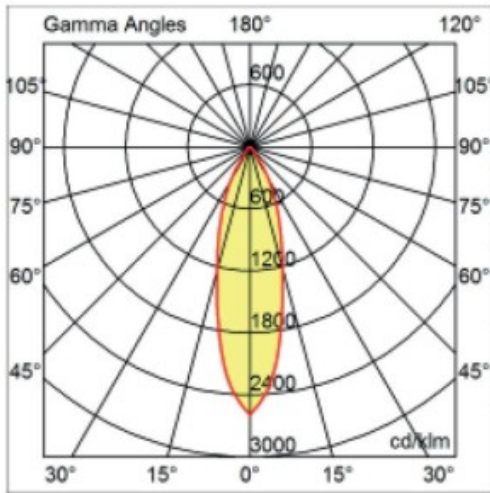

DIXIT RA8 RECESSED

E56097-

PROJECT	
TYPE	
SPECIFIER	
QUANTITY	
DATE	

26°

Dimming	DP	DV	Order Example K°	
	Phase	0-10V		L5XXXXXX-DV-30K
Color Temperature	27K	30K	K°	
	2700K	3000K		0-10V
			3000K	

E