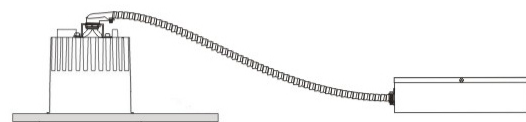

Ø70mm
2 3/4"

4 3/4"
121mm