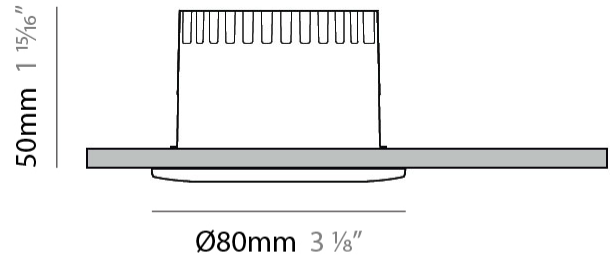

GENERAL

Series: Dixit
 Subseries: Dixit RA4
 Brand: Ivela
 Division: Exterior
 Mounting Type: Recessed
 Mounting Location: Ceiling
 Subcategory: Downlight

PHYSICAL

Shape: Round
 Diameter (mm): 41
 Diameter (in): 1 5/8
 Height (mm): 45
 Height (in): 1 3/4
 Min. Recessing Depth (mm): 55
 Min. Recessing Depth (in): 2 3/16
 Light Distribution: Direct
 Weight (kg): 0.1
 Weight (lbs): 0.22
 Diffuser: Clear polycarbonate
 Fixture Finish: MWH
 Fixture Material: Aluminum Die Cast
 Cut-out Measurements: 36mm / 1 7/16"

GENERAL

Series: Dixit
Subseries: Dixit RA8
Brand: Ivela
Division: Exterior
Mounting Type: Recessed
Mounting Location: Ceiling
Subcategory: Downlight

PHYSICAL

Shape: Round
Diameter (mm): 80
Diameter (in): 3 1/8
Height (mm): 50
Height (in): 1 15/16
Min. Recessing Depth (mm): 90
Min. Recessing Depth (in): 3 9/16
Light Distribution: Direct
Weight (kg): 0.4
Weight (lbs): 8.81
Diffuser: Clear Polycarbonate
Fixture Finish: MWH
Fixture Material: Aluminum Die Cast
Cut-out Measurements: 70mm / 2 3/4"

OPTICAL

Optic°: 26
Beam Angle: Symmetric
Adjustability: Fixed
Upon Request: Optics 45° (mirror metallized) / 65° (white)

RATINGS AND CERTIFICATIONS

Certified By: CSA Certified to UL and CSA Standards
IP rating: IP65
IK Rating: IK08

GENERAL

Series: Dixit
Subseries: Dixit RA8
Brand: Ivela
Division: Exterior
Mounting Type: Recessed
Mounting Location: Ceiling
Subcategory: Downlight

PHYSICAL

Shape: Round
Diameter (mm): 80
Diameter (in): 3 1/8
Height (mm): 81
Height (in): 3 3/16
Min. Recessing Depth (mm): 121
Min. Recessing Depth (in): 4 3/4
Light Distribution: Direct
Weight (kg): 0.4
Weight (lbs): 0.88
Diffuser: Clear Polycarbonate
Fixture Finish: MWH
Fixture Material: Aluminum Die Cast
Cut-out Measurements: 70mm / 2 3/4"