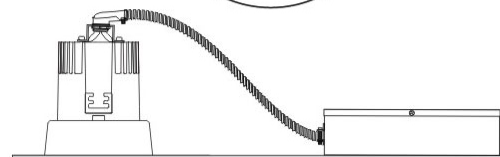

Ø96mm 3 3/4"