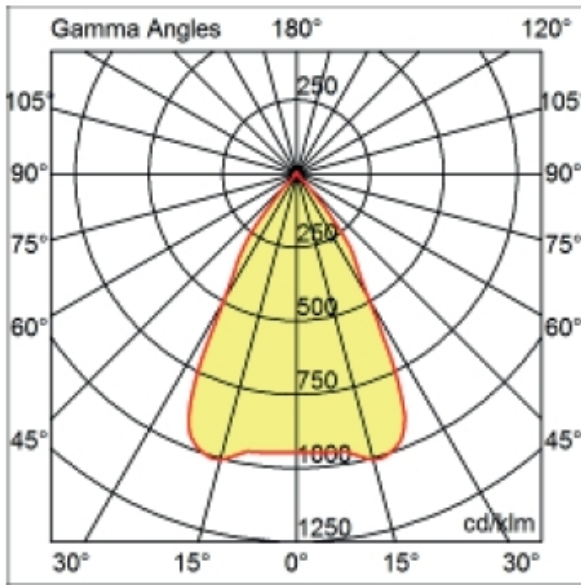

DIXIT RA14 RECESSED

A56093-

PROJECT	
TYPE	
SPECIFIER	
QUANTITY	
DATE	

Matte White

Silver

	DP	DV	
Dimming	Phase	0-10V	
Color Temperature	27K 2700K	30K 3000K	35K 3500K
		40K 4000K	K°

Order Example **K°**
L5XXXXXX-DV-30K
0-10V 3000K