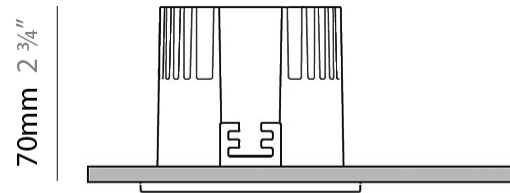

GENERAL

Series: Dixit
Subseries: Dixit RA8
Brand: Ivela
Division: Architectural
Mounting Type: Recessed
Mounting Location: Ceiling
Subcategory: Downlight

PHYSICAL

Shape: Square
Length (mm): 80
Length (in): 3 1/8"
Width (mm): 80
Width (in): 3 1/8"
Height (mm): 70
Height (in): 2 3/4"
Min. Recessing Depth (mm): 110
Min. Recessing Depth (in): 4 3/16"
Light Distribution: Direct
Weight (kg): 0.4
Weight (lbs): 0.88
Diffuser: Clear Polycarbonate
Fixture Finish: MWH
Fixture Material: Aluminum Die Cast
Cut-out Measurements: 70mm / 2 3/4"

ELECTRICAL

Lamp Type: LED
Total Output Wattage (W): 9 / 12
Dimming: Tri-Mode (Non-Dimming and Phase Dimming (120Vac only) and 0-10V Dimming)
Driver Included: No
Driver Location: Recessed Housing
Driver Type: Constant Current - Universal
Driver Class: Class 2
Input Voltage (V): 120 - 277
Constant Current (MA): 250 / 350

LED

Number of LEDs: 1
Color Temperature (°K): 2700 / 3000
Max. Delivered Lumen (lm): 1096 / 1447
CRI: >80 CRI
Efficiency (%): 87.7
Lamp Life (hrs): 50000
Upon Request: 3500K upon request

OPTICAL

Optic°: 26
Adjustability: Fixed
Upon Request: Optic 45° (mirror-metallized) / 65° (white)

RATINGS AND CERTIFICATIONS

Certified By: Certified for North American Standards
IP rating: IP44
IK Rating: IK08
Glare Rating: ≤ 19