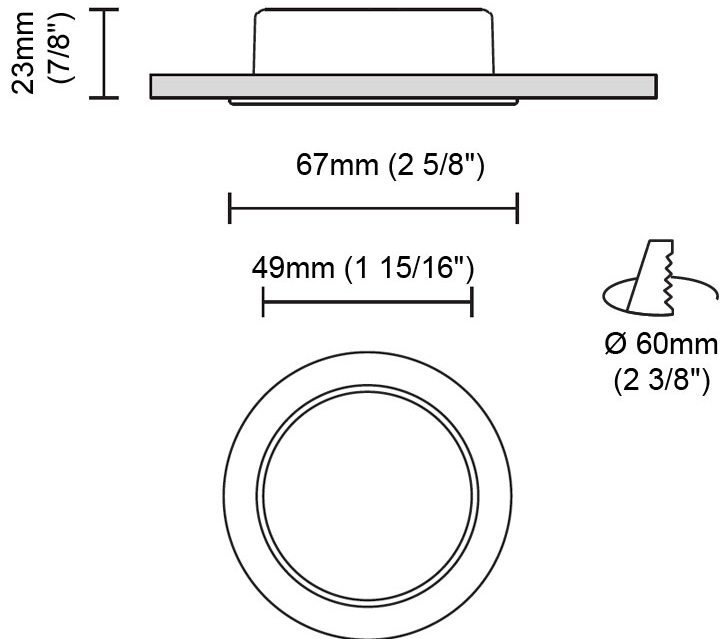

PROJECT	_____
TYPE	_____
SPECIFIER	_____
QUANTITY	_____
DATE	_____

DIXIT RA7 RECESSED

E5612021

base number

1. To build a product code in our configurator select the specify button on the base model # product page
2. To build a manual product code on this datasheet choose from the options listed below in blue font and add the suffix to the base model #

GENERAL

Series: Dixit
Subseries: Dixit RA7
Brand: Ivela
Division: Exterior
Mounting Type: Recessed
Mounting Location: Ceiling
Subcategory: Downlight

PHYSICAL

Shape: Round
Diameter (mm): 67
Diameter (in): 2 ⁵/₈
Height (mm): 23
Height (in): 7/8
Min. Recessing Depth (mm): 30
Min. Recessing Depth (in): 1 ³/₁₆
Light Distribution: Direct
Weight (kg): 0.1
Weight (lbs): 0.22
Diffuser: Opal Polycarbonate
Fixture Finish: MWH
Fixture Material: Aluminum Die Cast

ELECTRICAL

Lamp Type: LED
Total Output Wattage (W): 4.6
Dimming: Tri-Mode (Non-Dimming and Phase Dimming (120Vac only) and 0-10V Dimming)
Driver Included: No
Driver Location: Remote
Driver Type: Constant Current - Universal
Driver Class: Class 2
Input Voltage (V): 120 - 277
Constant Current (MA): 500

LED

Color Temperature (°K): 3000
Max. Delivered Lumen (lm): 378
CRI: >85 CRI
Lamp Life (hrs): 50000

OPTICAL

Optic°: 120

RATINGS AND CERTIFICATIONS

Certified By: Certified for North American Standards
IP rating: IP44
IK Rating: IK07