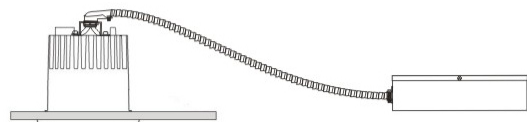

#### RATINGS AND CERTIFICATIONS

Certified By: Certified for North American Standards  
 IP rating: IP65  
 IK Rating: IK08  
 Glare Rating: ≤ 19

Ø80mm 3 1/8"

Ø50mm 2"

Ø70mm  
2 3/4"

4 3/4"  
121mm