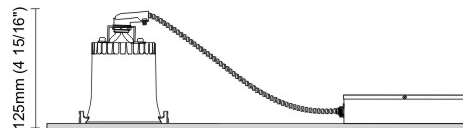

DIXIT RA8 RECESSED

A56077-

base number _____ Color _____
Temperature _____

1. To build a product code in our configurator select the specify button on the base model # product page
2. To build a manual product code on this datasheet choose from the options listed below in blue font and add the suffix to the base model #

GENERAL

Series: Dixit
Subseries: Dixit RA8
Brand: Ivela
Division: Architectural
Mounting Type: Recessed
Mounting Location: Ceiling
Subcategory: Downlight

PHYSICAL

Shape: Round
Diameter (mm): 103
Diameter (in): 4 1/16
Height (mm): 85
Height (in): 3 3/8
Min. Recessing Depth (mm): 125
Min. Recessing Depth (in): 4 15/16
Light Distribution: Direct
Weight (kg): 0.3
Weight (lbs): 0.66
Diffuser: Clear Polycarbonate
Fixture Finish: MWH
Fixture Material: Aluminum Die Cast
Cut-out Measurements: 96mm / 3 3/4"

ELECTRICAL

Lamp Type: LED
Total Output Wattage (W): 9 / 12
Dimming: Tri-Mode (Non-Dimming and Phase Dimming (120Vac only) and 0-10V Dimming)
Driver Included: No
Driver Location: Recessed Housing
Driver Type: Constant Current - Universal
Driver Class: Class 2
Input Voltage (V): 120 - 277
Constant Current (MA): 250 / 350

LED

Number of LEDs: 1
Color Temperature (°K): 2700 / 3000
Max. Delivered Lumen (lm): 1096 / 1447
CRI: >90 CRI
Efficiency (%): 73
Lamp Life (hrs): 50000
Upon Request: 3500K upon request

OPTICAL

Optic°: 26
Adjustability: Fixed

RATINGS AND CERTIFICATIONS

Certified By: Certified for North American Standards
IP rating: IP43

103mm (4 1/16")

103mm (4 1/16")

Ø96mm
(3 3/4")