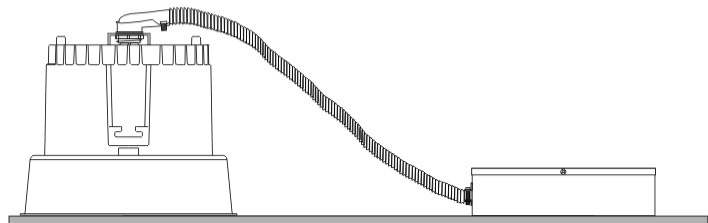

GENERAL

Series: Dixit
Subseries: Dixit RA11
Brand: Ivela
Division: Architectural
Mounting Type: Recessed
Mounting Location: Ceiling
Subcategory: Downlight

PHYSICAL

Shape: Round
Diameter (mm): 126
Diameter (in): 4 15/16
Height (mm): 104
Height (in): 4 1/8
Min. Recessing Depth (mm): 144
Min. Recessing Depth (in): 5 11/16
Light Distribution: Direct
Weight (kg): 0.6
Weight (lbs): 1.32
Diffuser: Clear Polycarbonate
Fixture Finish: MWH
Fixture Material: Aluminum Die Cast
Cut-out Measurements: 122mm / 4 13/16"

ELECTRICAL

Lamp Type: LED
Total Output Wattage (W): 12 / 18 / 26
Dimming: Tri-Mode (Non-Dimming and Phase Dimming (120Vac only) and 0-10V Dimming)
Driver Included: No
Driver Location: Recessed Housing
Driver Type: Constant Current - Universal
Driver Class: Class 2
Input Voltage (V): 120 - 277
Constant Current (MA): 350 / 500 / 700

LED

Number of LEDs: 1
Color Temperature (°K): 2700 / 3000 / 4000
Max. Delivered Lumen (lm): 1513 - 1602 / 2092 - 2180 / 2759 - 2848
CRI: >85 CRI
Efficiency (%): 89
Lamp Life (hrs): 50000
Upon Request: 3500K upon request

OPTICAL

Optic°: 55
Adjustability: Fixed
Upon Request: Optic 18° or 30° (mirror-metallized) / 70° (white)

RATINGS AND CERTIFICATIONS

Certified By: Certified for North American Standards
IP rating: IP43
IK Rating: IK08
Glare Rating: ≤ 19