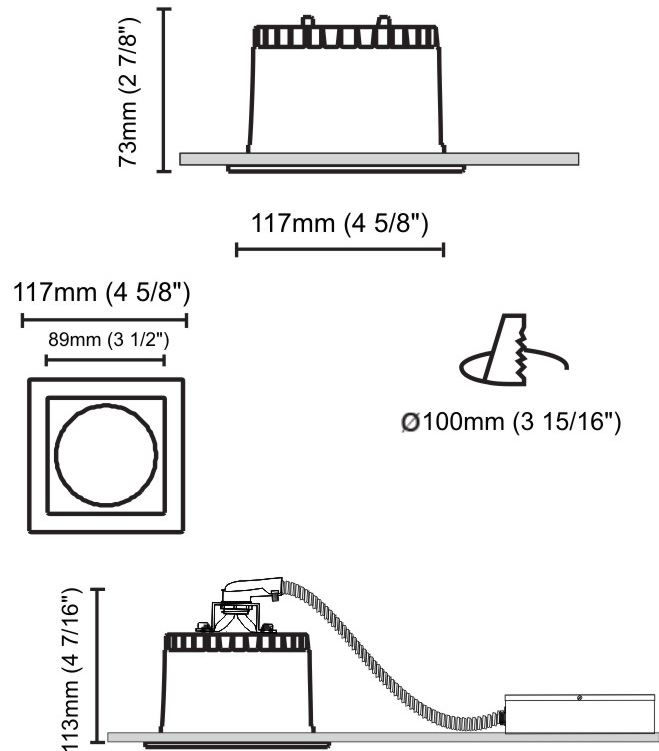

GENERAL

Series: Dixit
Subseries: Dixit RA11
Brand: Ivela
Division: Architectural
Mounting Type: Recessed
Mounting Location: Ceiling
Subcategory: Downlight

PHYSICAL

Shape: Square
Length (mm): 117
Length (in): 4 ⁵/₈
Width (mm): 117
Width (in): 4 ⁵/₈
Height (mm): 73
Height (in): 2 ⁷/₈
Min. Recessing Depth (mm): 113
Min. Recessing Depth (in): 4 ¹/₁₆
Light Distribution: Direct
Weight (kg): 0.7
Weight (lbs): 1.54
Diffuser: Clear Polycarbonate
Fixture Finish: MWH
Fixture Material: Aluminum Die Cast
Cut-out Measurements: 100mm / 3 15/16"

ELECTRICAL

Lamp Type: LED
Total Output Wattage (W): 12 / 18 / 26
Dimming: Tri-Mode (Non-Dimming and Phase Dimming (120Vac only) and 0-10V Dimming)
Driver Included: No
Driver Location: Recessed Housing
Driver Type: Constant Current - Universal
Driver Class: Class 2
Input Voltage (V): 120 - 277
Constant Current (MA): 350 / 500 / 700

LED

Number of LEDs: 1
Color Temperature (°K): 2700 / 3000 / 4000
Max. Delivered Lumen (lm): 1513 - 1602 / 2092 - 2180 / 2759 - 2848
CRI: >85 CRI
Efficiency (%): 89
Lamp Life (hrs): 50000
Upon Request: 3500K upon request

OPTICAL

Optic°: 55
Adjustability: Fixed
Upon Request: Optic 12° or 30° (mirror-metallized) / 70° (white)

RATINGS AND CERTIFICATIONS

Certified By: Certified for North American Standards
IP rating: IP43
IK Rating: IK08
Glare Rating: ≤ 19