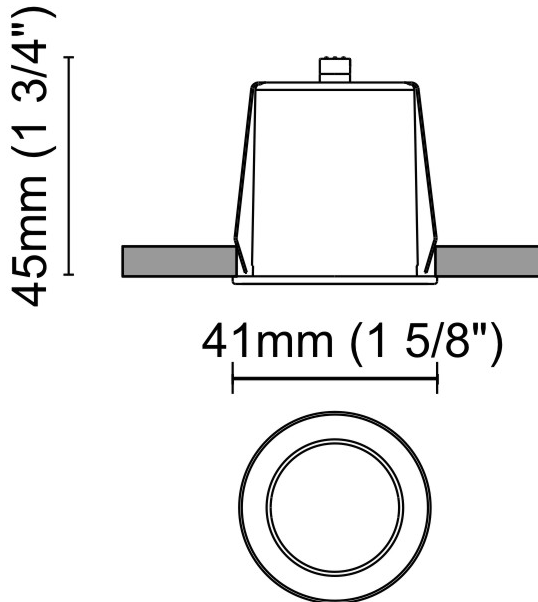

GENERAL

Series: Dixit
 Subseries: Dixit RA4
 Brand: Ivela
 Division: Exterior
 Mounting Type: Recessed
 Mounting Location: Ceiling
 Subcategory: Downlight

PHYSICAL

Shape: Round
 Diameter (mm): 41
 Diameter (in): 1 5/8
 Height (mm): 45
 Height (in): 1 3/4
 Min. Recessing Depth (mm): 55
 Min. Recessing Depth (in): 2 3/16
 Light Distribution: Direct
 Weight (kg): 0.1
 Weight (lbs): 0.22
 Diffuser: Clear polycarbonate
 Fixture Finish: MWH
 Fixture Material: Aluminum Die Cast
 Cut-out Measurements: 36mm / 1 7/16"

36mm (1 7/16")

DIXIT RA4 RECESSED

E5604521

PROJECT	
TYPE	
SPECIFIER	
QUANTITY	
DATE	

PROJECT	_____
TYPE	_____
SPECIFIER	_____
QUANTITY	_____
DATE	_____

DIXIT RA7 RECESSED

E5612021

base number

GENERAL

Series: Dixit
 Subseries: Dixit RA7
 Brand: Ivela
 Division: Exterior
 Mounting Type: Recessed
 Mounting Location: Ceiling
 Subcategory: Downlight

PHYSICAL

Shape: Round
 Diameter (mm): 67
 Diameter (in): 2 ⁵/₈
 Height (mm): 23
 Height (in): 7/8
 Min. Recessing Depth (mm): 30
 Min. Recessing Depth (in): 1 ³/₁₆
 Light Distribution: Direct
 Weight (kg): 0.1
 Weight (lbs): 0.22
 Diffuser: Opal Polycarbonate
 Fixture Finish: MWH
 Fixture Material: Aluminum Die Cast