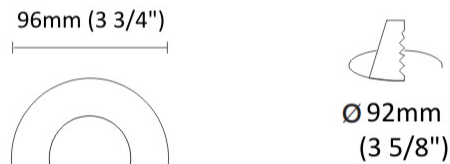

GENERAL

Series: Dixit
Subseries: Dixit RA8
Brand: Ivela
Division: Architectural
Mounting Type: Recessed
Mounting Location: Ceiling
Subcategory: Downlight

PHYSICAL

Shape: Round
Diameter (mm): 96
Diameter (in): 3 ¾
Height (mm): 85
Height (in): 3 ⅜
Min. Recessing Depth (mm): 125
Min. Recessing Depth (in): 4 ⅙
Light Distribution: Direct
Weight (kg): 0.3
Weight (lbs): 0.66
Diffuser: Clear Polycarbonate
Fixture Finish: MWH
Fixture Material: Aluminum Die Cast
Cut-out Measurements: 92mm / 3 5/8"

ELECTRICAL

Lamp Type: LED
Total Output Wattage (W): 5.5 / 8.5
Dimming: Tri-Mode (Non-Dimming and Phase Dimming (120Vac only) and 0-10V Dimming)
Driver Included: No
Driver Location: Recessed Housing
Driver Type: Constant Current - Universal
Driver Class: Class 2
Input Voltage (V): 120 - 277
Constant Current (MA): 350 / 500

LED

Number of LEDs: 1
Color Temperature (°K): 2700 / 3000
Max. Delivered Lumen (lm): 501 / 638
CRI: >90 CRI
Efficiency (%): 87.7
Lamp Life (hrs): 50000
Upon Request: 3500K upon request

OPTICAL

Optic°: 26
Beam Angle: Symmetric
Adjustability: Fixed
Upon Request: Optic 45° (mirror-metallized) / 65° (white)

RATINGS AND CERTIFICATIONS

Certified By: Certified for North American Standards
IP rating: IP44
IK Rating: IK08