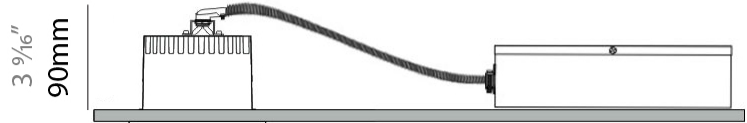

GENERAL

Series: Dixit
Subseries: Dixit RA8
Brand: Ivela
Division: Architectural
Mounting Type: Recessed
Mounting Location: Ceiling
Subcategory: Downlight

PHYSICAL

Shape: Round
Diameter (mm): 80
Diameter (in): 3 1/8
Height (mm): 50
Height (in): 1 15/16
Min. Recessing Depth (mm): 90
Min. Recessing Depth (in): 3 9/16
Light Distribution: Direct
Weight (kg): 0.4
Weight (lbs): 0.88
Diffuser: Clear Polycarbonate
Fixture Finish: MWH
Fixture Material: Aluminum Die Cast
Cut-out Measurements: 70mm / 2 3/4"

ELECTRICAL

Lamp Type: LED
Total Output Wattage (W): 5.5 / 8.5
Dimming: Tri-Mode (Non-Dimming and Phase Dimming (120Vac only) and 0-10V Dimming)
Driver Included: No
Driver Location: Recessed Housing
Driver Type: Constant Current - Universal
Driver Class: Class 2
Input Voltage (V): 120 - 277
Constant Current (MA): 350 / 500

LED

Number of LEDs: 1
Color Temperature (°K): 2700 / 3000 / 3500 / 4000
Max. Delivered Lumen (lm): 501 / 638
CRI: >90 CRI
Efficiency (%): 91
Lamp Life (hrs): 50000

OPTICAL

Reflector: Mirror-metallized thermoplastic material
Optic: 26
Beam Angle: Symmetric
Adjustability: Fixed
Upon Request: Optic 45° (mirror-metallized) / 65° (white)

RATINGS AND CERTIFICATIONS

Certified By: CSA Certified to UL and CSA Standards
IP rating: IP44
IK Rating: IK08