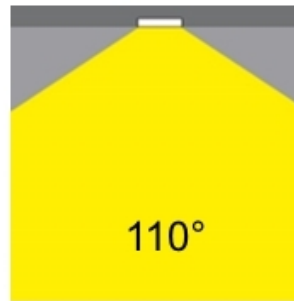

DIXIT RA16 RECESSED

A56102-

PROJECT	
TYPE	
SPECIFIER	
QUANTITY	
DATE	

Matte White

Silver

RA 16 LED 18W 2400 lm					R:100%				I.Max:350 Cd/Klm				
H[m]	D[m]	Max lux	Med lux	Alpha=112°	H[m]	D[m]	Max lux	Med lux	Beta=113°	H[m]	D[m]	Max lux	Med lux
1.00	2.99	604	145		1.00	3.07	604	145		1.00	3.07	604	145
2.00	5.98	151	36		2.00	6.13	151	36		2.00	6.13	151	36
3.00	8.96	67	16		3.00	9.20	67	16		3.00	9.20	67	16
4.00	11.95	38	9		4.00	12.26	38	9		4.00	12.26	38	9
5.00	14.94	24	6		5.00	15.33	24	6		5.00	15.33	24	6

Dimming	DP	DV		
	Phase	0-10V		
Color Temperature	27K	30K	35K	40K
	2700K	3000K	3500K	4000K

Order Example **K°**
L5XXXXXX-DV-30K
0-10V
3000K