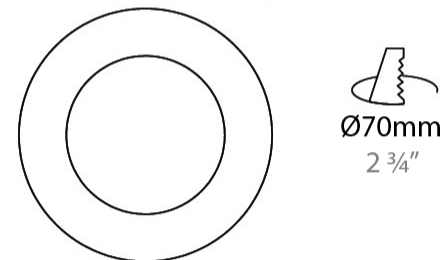

GENERAL

Series: Dixit
Subseries: Dixit RA8
Brand: Ivela
Division: Exterior
Mounting Type: Recessed
Mounting Location: Ceiling
Subcategory: Downlight

PHYSICAL

Shape: Round
Diameter (mm): 80
Diameter (in): 3 1/8
Height (mm): 50
Height (in): 1 15/16
Min. Recessing Depth (mm): 90
Min. Recessing Depth (in): 3 9/16
Light Distribution: Direct
Weight (kg): 0.4
Weight (lbs): 8.81
Diffuser: Clear Polycarbonate
Fixture Finish: MWH
Fixture Material: Aluminum Die Cast
Cut-out Measurements: 70mm / 2 3/4"

ELECTRICAL

Lamp Type: LED
Total Output Wattage (W): 5.5 / 8.5
Dimming: Tri-Mode (Non-Dimming and Phase Dimming (120Vac only) and 0-10V Dimming)
Driver Included: No
Driver Location: Recessed Housing
Driver Type: Constant Current - Universal
Driver Class: Class 2
Housing: See Components
Input Voltage (V): 120 - 277
Constant Current (MA): 350 / 500

LED

Number of LEDs: 1
Color Temperature (°K): 2700 / 3000 / 4000
Max. Delivered Lumen (lm): 501 - 638 / 592 - 729
CRI: >90 CRI
Efficiency (%): 91
Lamp Life (hrs): 50000
Upon Request: 3500K upon request

OPTICAL

Optic°: 26
Beam Angle: Symmetric
Adjustability: Fixed
Upon Request: Optics 45° (mirror metallized) / 65° (white)

RATINGS AND CERTIFICATIONS

Certified By: CSA Certified to UL and CSA Standards
IP rating: IP65
IK Rating: IK08