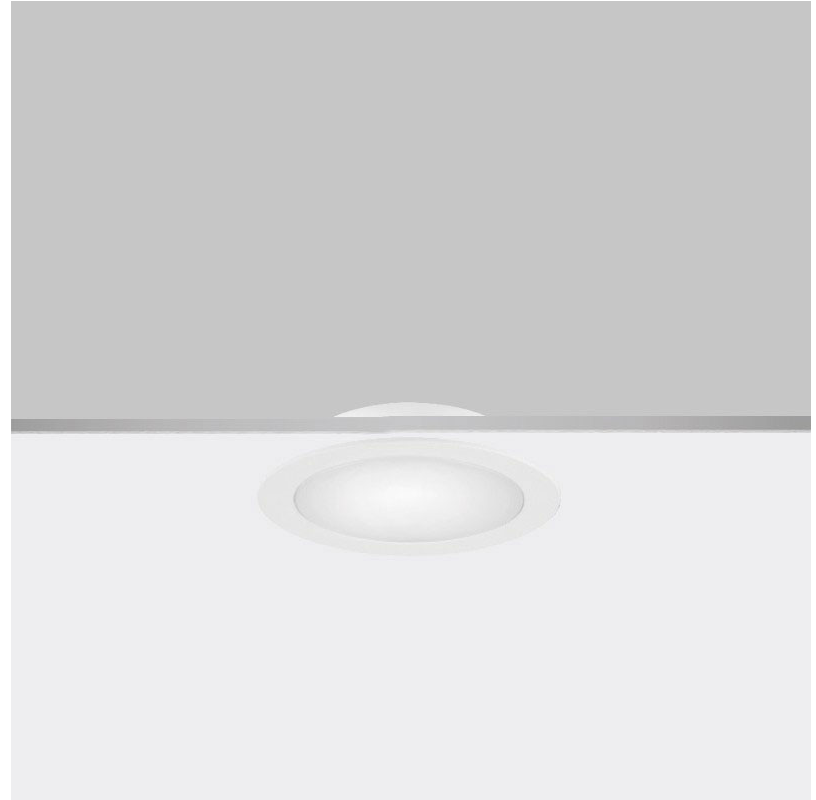

PROJECT	_____
TYPE	_____
SPECIFIER	_____
QUANTITY	_____
DATE	_____

DIXIT RA7 RECESSED

E5612021

base number

1. To build a product code in our configurator select the specify button on the base model # product page
2. To build a manual product code on this datasheet choose from the options listed below in blue font and add the suffix to the base model #

GENERAL

Series: Dixit
Subseries: Dixit RA7
Brand: Ivela
Division: Exterior
Mounting Type: Recessed
Mounting Location: Ceiling
Subcategory: Downlight

PHYSICAL

Shape: Round
Diameter (mm): 67
Diameter (in): 2 5/8
Height (mm): 23
Height (in): 7/8
Min. Recessing Depth (mm): 30
Min. Recessing Depth (in): 1 3/16
Light Distribution: Direct
Weight (kg): 0.1
Weight (lbs): 0.22
Diffuser: Opal Polycarbonate
Fixture Finish: MWH
Fixture Material: Aluminum Die Cast

ELECTRICAL

Lamp Type: LED
Total Output Wattage (W): 4.6
Dimming: Tri-Mode (Non-Dimming and Phase Dimming (120Vac only) and 0-10V Dimming)
Driver Included: No
Driver Location: Remote
Driver Type: Constant Current - Universal
Driver Class: Class 2
Input Voltage (V): 120 - 277
Constant Current (MA): 500

LED

Color Temperature (°K): 3000
Max. Delivered Lumen (lm): 378
CRI: >85 CRI
Lamp Life (hrs): 50000

OPTICAL

Optic°: 120

RATINGS AND CERTIFICATIONS

Certified By: Certified for North American Standards
IP rating: IP44
IK Rating: IK07