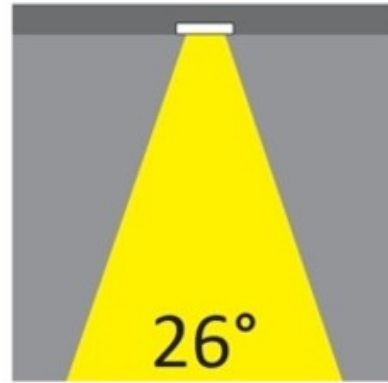

DIXIT RA8 RECESSED

E56103-

PROJECT
TYPE
SPECIFIER
QUANTITY
DATE

26°

Dimming	DP Phase	DV 0-10V		Order Example		K°
Color Temperature	27K 2700K	30K 3000K	35K 3500K	L5XXXXXX-DV-30K	0-10V	3000K

E