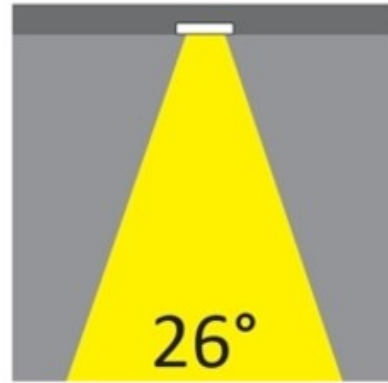

Dimming	DP	DV	Order Example K°	
	Phase	0-10V		L5XXXXXX-DV-30K
Color Temperature	27K	30K	K°	
	2700K	3000K		0-10V
			3000K	

E