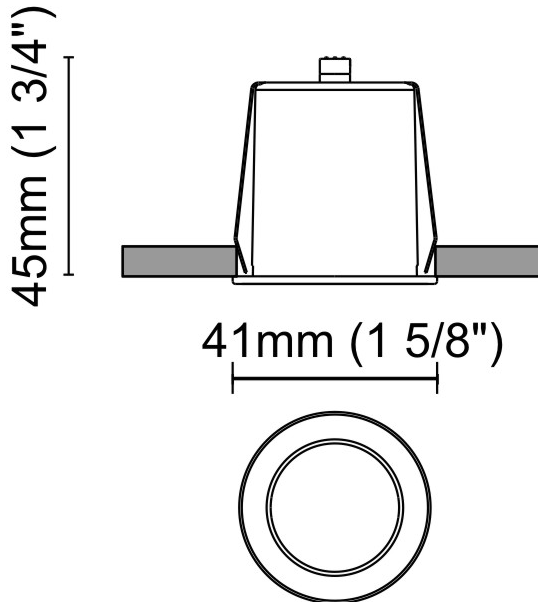

PROJECT	_____
TYPE	_____
SPECIFIER	_____
QUANTITY	_____
DATE	_____

DIXIT RA4 RECESSED

E5604521

base number

1. To build a product code in our configurator select the specify button on the base model # product page
2. To build a manual product code on this datasheet choose from the options listed below in blue font and add the suffix to the base model #

GENERAL

Series: Dixit
Subseries: Dixit RA4
Brand: Ivela
Division: Exterior
Mounting Type: Recessed
Mounting Location: Ceiling
Subcategory: Downlight

PHYSICAL

Shape: Round
Diameter (mm): 41
Diameter (in): 1 5/8
Height (mm): 45
Height (in): 1 3/4
Min. Recessing Depth (mm): 55
Min. Recessing Depth (in): 2 3/16
Light Distribution: Direct
Weight (kg): 0.1
Weight (lbs): 0.22
Diffuser: Clear polycarbonate
Fixture Finish: MWH
Fixture Material: Aluminum Die Cast
Cut-out Measurements: 36mm / 1 7/16"

ELECTRICAL

Lamp Type: LED
Total Output Wattage (W): 4.6
Dimming: Non-Dimming / Phase Dimming (120Vac only) / 0-10V Dimming
Driver Included: No
Driver Location: Remote
Driver Type: Constant Current - 120 / 277Vac
Driver Class: Class 2
Input Voltage (V): 120 - 277
Constant Current (MA): 500

LED

Color Temperature (°K): 3000
Max. Delivered Lumen (lm): 320
Efficiency (%): 59.3
Lamp Life (hrs): 50000

OPTICAL

Optic°: 60

RATINGS AND CERTIFICATIONS

Certified By: Certified for North American Standards
IP rating: IP43
IK Rating: IK07

36mm (1 7/16")