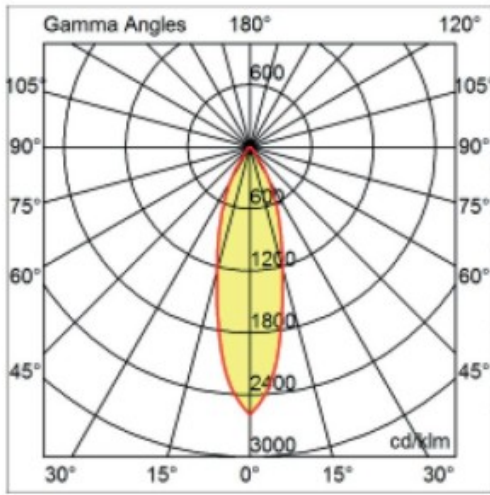

DIXIT RA8 RECESSED

E56097-

PROJECT
TYPE
SPECIFIER
QUANTITY
DATE

26°