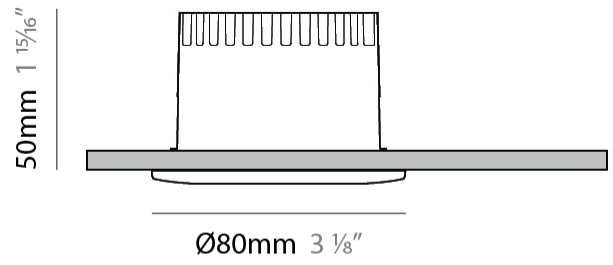

GENERAL

Series: Dixit
Subseries: Dixit RA8
Brand: Ivela
Division: Exterior
Mounting Type: Recessed
Mounting Location: Ceiling
Subcategory: Downlight

PHYSICAL

Shape: Round
Diameter (mm): 80
Diameter (in): 3 1/8
Height (mm): 50
Height (in): 1 15/16
Min. Recessing Depth (mm): 90
Min. Recessing Depth (in): 3 9/16
Light Distribution: Direct
Weight (kg): 0.4
Weight (lbs): 8.81
Diffuser: Clear Polycarbonate
Fixture Finish: MWH
Fixture Material: Aluminum Die Cast
Cut-out Measurements: 70mm / 2 3/4"

ELECTRICAL

Lamp Type: LED
Total Output Wattage (W): 5.5 / 8.5
Dimming: Tri-Mode (Non-Dimming and Phase Dimming (120Vac only) and 0-10V Dimming)
Driver Included: No
Driver Location: Recessed Housing
Driver Type: Constant Current - Universal
Driver Class: Class 2
Housing: See Components
Input Voltage (V): 120 - 277
Constant Current (MA): 350 / 500

LED

Number of LEDs: 1
Color Temperature (°K): 2700 / 3000 / 4000
Max. Delivered Lumen (lm): 501 - 638 / 592 - 729
CRI: >90 CRI
Efficiency (%): 91
Lamp Life (hrs): 50000
Upon Request: 3500K upon request

OPTICAL

Optic°: 26
Beam Angle: Symmetric
Adjustability: Fixed
Upon Request: Optics 45° (mirror metallized) / 65° (white)

RATINGS AND CERTIFICATIONS

Certified By: CSA Certified to UL and CSA Standards
IP rating: IP65
IK Rating: IK08