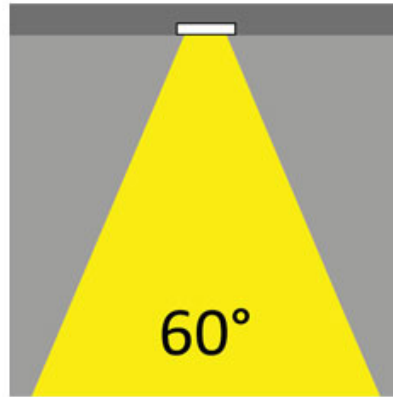

DIXIT RA4 RECESSED

E5604521

PROJECT	
TYPE	
SPECIFIER	
QUANTITY	
DATE