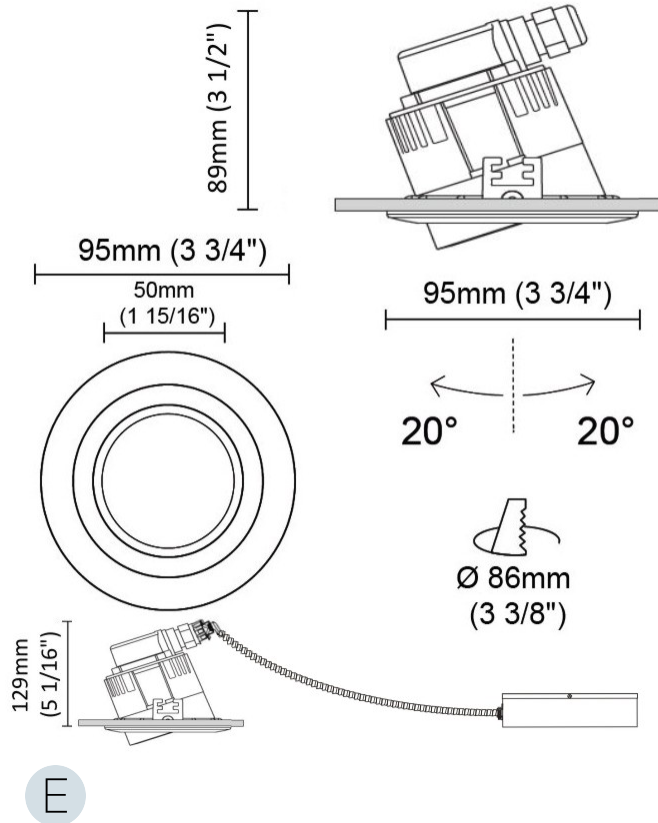

PHYSICAL

Shape: Round
Diameter (mm): 95
Diameter (in): 3 3/4
Height (mm): 89
Height (in): 3 1/2
Min. Recessing Depth (mm): 129
Min. Recessing Depth (in): 5 1/16
Light Distribution: Adjustable / Direct
Weight (kg): 0.7
Weight (lbs): 1.54
Diffuser: Clear Polycarbonate
Fixture Finish: MWH
Fixture Material: Aluminum Die Cast
Cut-out Measurements: 86mm / 3 3/8"

ELECTRICAL

Lamp Type: LED
Total Output Wattage (W): 12
Dimming: Tri-Mode (Non-Dimming and Phase Dimming (120Vac only) and 0-10V Dimming)
Driver Included: No
Driver Location: Recessed Housing
Driver Type: Constant Current - Universal
Driver Class: Class 2
Housing: See Components
Input Voltage (V): 120 - 277
Constant Current (MA): 350

LED

Number of LEDs: 1
Color Temperature (°K): 2700 / 3000
Max. Delivered Lumen (lm): 1447
Nominal Lumen (lm): 1650
CRI: >80 CRI
Efficiency (%): 87.7
Lamp Life (hrs): 50000
Upon Request: 3500K upon request

OPTICAL

Reflector: Mirror-metallized thermoplastic material
Optic: 26
Beam Angle: Symmetric
Adjustability: Tilt ±20°
Upon Request: Optics 45° (mirror-metallized) / 65° (white)

RATINGS AND CERTIFICATIONS

Certified By: Certified for North American Standards
IP rating: IP66
IK Rating: IK08

Clearance: 129mm (5 1/16") 2024, T 1800-388-3382, F 416-247-9319, www.zaneen.com