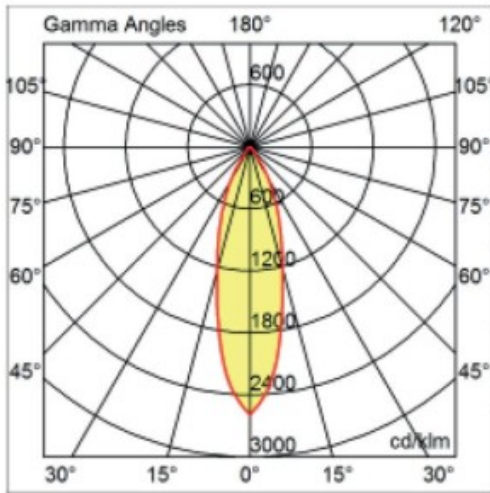

DIXIT RA8 RECESSED

E56097-

PROJECT	
TYPE	
SPECIFIER	
QUANTITY	
DATE	

26°

Dimming	DP	DV	Order Example K°	
	Phase	0-10V		L5XXXXXX-DV-30K
Color Temperature	27K	30K	0-10V 3000K	
	2700K	3000K		3500K

E