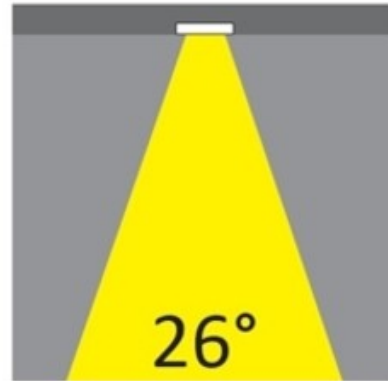

DIXIT RA8 RECESSED

E56097-

PROJECT	
TYPE	
SPECIFIER	
QUANTITY	
DATE	

26°

Dimming	DP	DV	Order Example K°	
	Phase	0-10V		L5XXXXXX-DV-30K
Color Temperature	27K	30K	0-10V 3000K	
	2700K	3000K		3500K

E