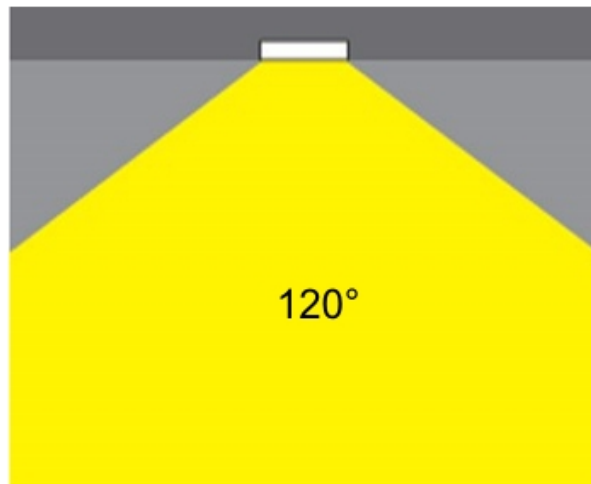

DIXIT RA7 RECESSED

E5612021

PROJECT	_____
TYPE	_____
SPECIFIER	_____
QUANTITY	_____
DATE	_____

E