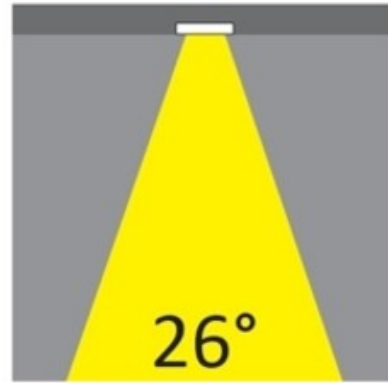

DIXIT RA8 RECESSED

E56103-

PROJECT
TYPE
SPECIFIER
QUANTITY
DATE

26°

Dimming	DP	DV	Order Example K°	
	Phase	0-10V		L5XXXXXX-DV-30K
Color Temperature	27K	30K	K°	
	2700K	3000K		0-10V
			3000K	

E