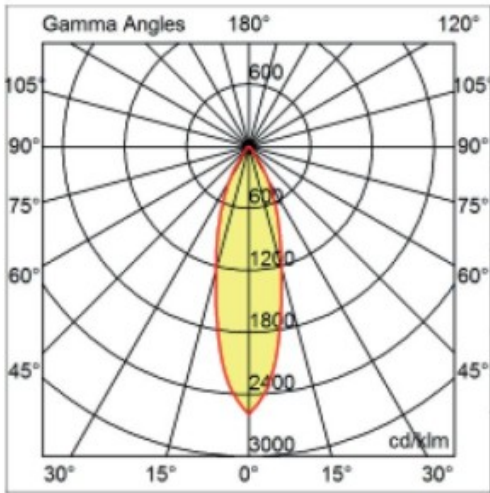

DIXIT RA8 RECESSED

E56096-

PROJECT
TYPE
SPECIFIER
QUANTITY
DATE

26°