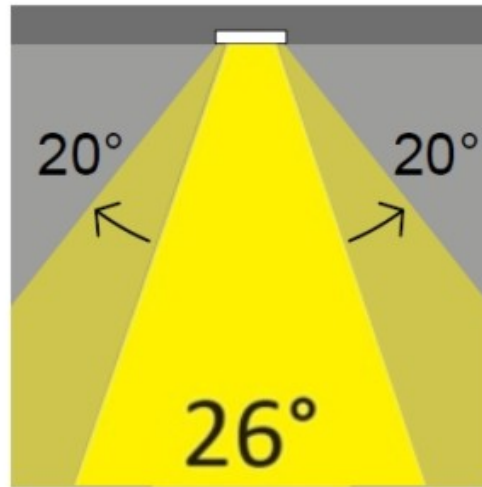

DP	DV		Order Example		K°
Dimming	Phase	0-10V		L5XXXXXX-DV-30K		
Color Temperature	27K	30K	35K		0-10V	3000K
	2700K	3000K	3500K			

E