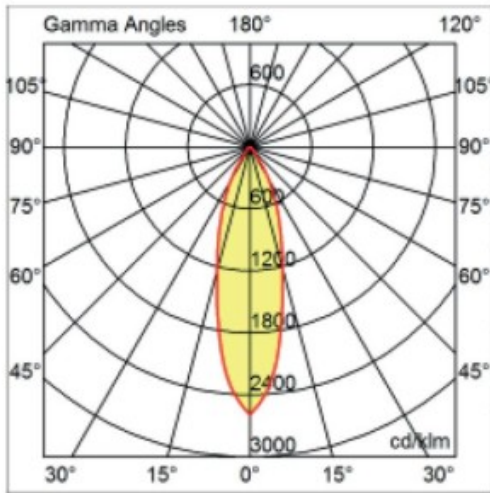

DIXIT RA8 RECESSED

E56103-

PROJECT
TYPE
SPECIFIER
QUANTITY
DATE

26°

Dimming	DP	DV	Order Example K°	
	Phase	0-10V		L5XXXXXX-DV-30K
Color Temperature	27K	30K	K°	
	2700K	3000K		0-10V
			3000K	

E