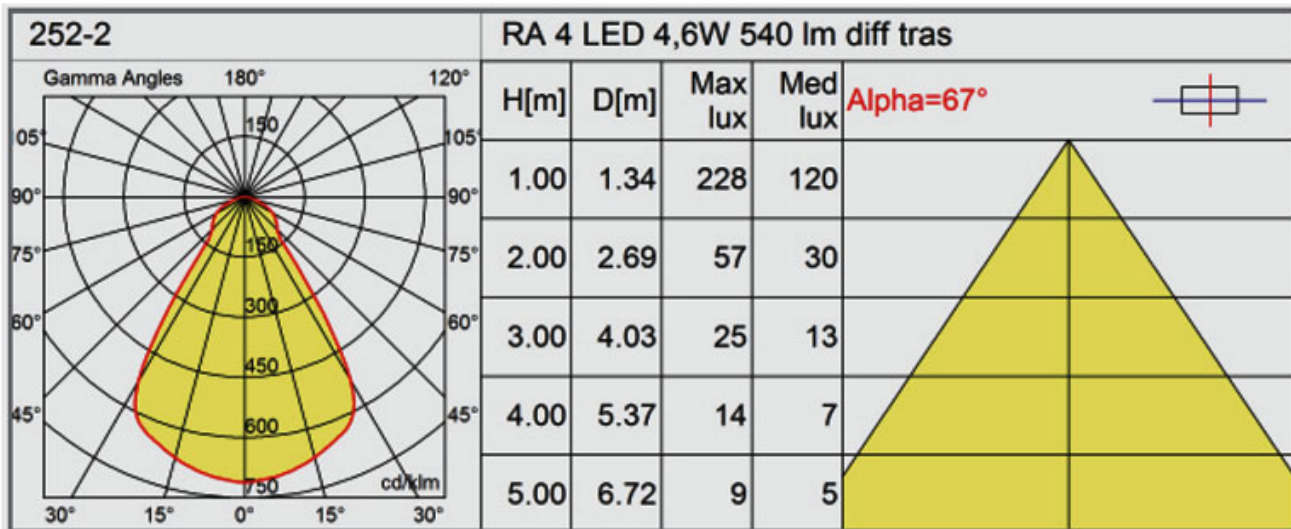

DIXIT RA4 RECESSED

E5604521

PROJECT	
TYPE	
SPECIFIER	
QUANTITY	
DATE