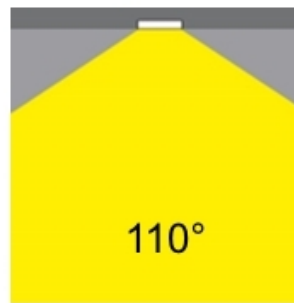

DIXIT RA16 RECESSED

A56102-

PROJECT	
TYPE	
SPECIFIER	
QUANTITY	
DATE	

RA 16 LED 18W 2400 lm				R:100%				I.Max:350 Cd/Klm			
H[m]	D[m]	Max lux	Med lux	Alpha=112°	H[m]	D[m]	Max lux	Med lux	Beta=113°		
1.00	2.99	604	145		1.00	3.07	604	145			
2.00	5.98	151	36		2.00	6.13	151	36			
3.00	8.96	67	16		3.00	9.20	67	16			
4.00	11.95	38	9		4.00	12.26	38	9			
5.00	14.94	24	6		5.00	15.33	24	6			

Dimming	DP	DV	
	Phase	0-10V	
Color Temperature	27K	30K	35K 40K
	2700K	3000K	3500K 4000K

Order Example **K°**

L5XXXXXX-DV-30K

0-10V 3000K