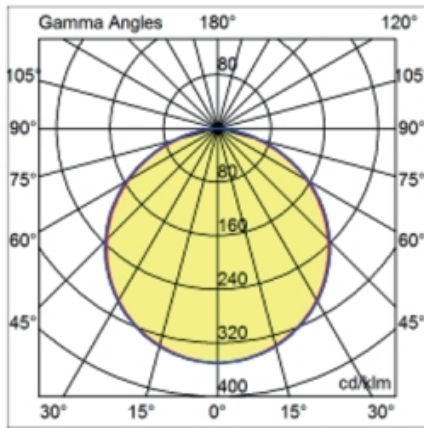

DIXIT RA16 RECESSED

A56102-

PROJECT	
TYPE	
SPECIFIER	
QUANTITY	
DATE	

RA 16 LED 18W 2400 lm				R:100%				I.Max:350 Cd/Klm			
H[m]	D[m]	Max lux	Med lux	Alpha=112°	H[m]	D[m]	Max lux	Med lux	Beta=113°		
1.00	2.99	604	145		1.00	3.07	604	145			
2.00	5.98	151	36		2.00	6.13	151	36			
3.00	8.96	67	16		3.00	9.20	67	16			
4.00	11.95	38	9		4.00	12.26	38	9			
5.00	14.94	24	6		5.00	15.33	24	6			

Dimming	DP	DV	
	Phase	0-10V	
Color Temperature	27K	30K	35K 40K
	2700K	3000K	3500K 4000K

Order Example **K°**

L5XXXXXX-DV-30K

0-10V 3000K