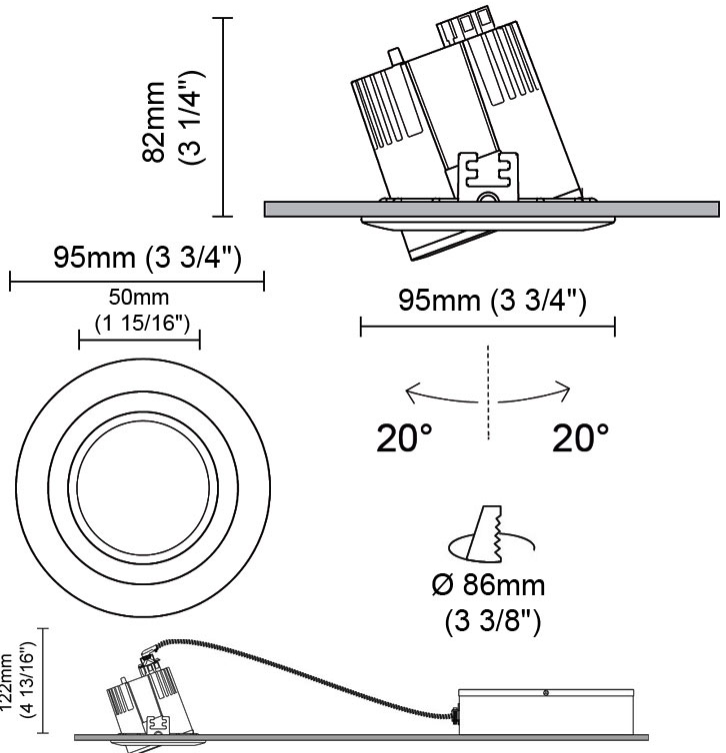

GENERAL

Series: Dixit
Brand: Ivela
Division: Architectural
Mounting Type: Recessed
Mounting Location: Ceiling
Subcategory: Downlight

PHYSICAL

Shape: Round
Diameter (mm): 95
Diameter (in): 3 ³/₄
Depth (mm): 82
Depth (in): 3 ¹/₄
Min. Recessing Depth (mm): 122
Min. Recessing Depth (in): 4 ¹³/₁₆
Light Distribution: Adjustable / Direct
Weight (kg): 0.4
Weight (lbs): 0.88
Cut-out Measurements: 86mm / 3 3/8

GENERAL

Series: Dixit
 Subseries: Dixit RA8
 Brand: Ivela
 Division: Architectural
 Mounting Type: Recessed
 Mounting Location: Ceiling
 Subcategory: Downlight

PHYSICAL

Shape: Round
 Diameter (mm): 95
 Diameter (in): 3 3/4
 Height (mm): 82
 Height (in): 3 1/4
 Min. Recessing Depth (mm): 122
 Min. Recessing Depth (in): 4 13/16
 Light Distribution: Adjustable / Direct
 Weight (kg): 0.4
 Weight (lbs): 0.88
 Diffuser: Clear Polycarbonate
 Fixture Finish: MWH
 Fixture Material: Aluminum Die Cast
 Cut-out Measurements: 86mm / 3 3/8"

Optic°: 26
 Beam Angle: Symmetric
 Adjustability: Tilt ±20°
 Upon Request: Optic 45° (mirror-metallized) / 65° (white)

RATINGS AND CERTIFICATIONS

Certified By: Certified for North American Standards
 IP rating: IP20
 IK Rating: IK08
 Glare Rating: ≤ 19