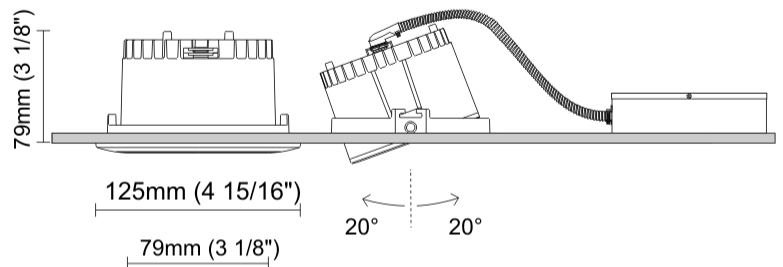

GENERAL

Series: Dixit
Subseries: Dixit RA11
Brand: Ivela
Division: Architectural
Mounting Type: Recessed
Mounting Location: Ceiling
Subcategory: Downlight

PHYSICAL

Shape: Round
Diameter (mm): 125
Diameter (in): 4 ¹⁵/₁₆
Height (mm): 79
Height (in): 3 ¹/₈
Min. Recessing Depth (mm): 119
Min. Recessing Depth (in): 4 ¹¹/₁₆
Light Distribution: Direct
Weight (kg): 0.6
Weight (lbs): 1.32
Diffuser: Clear Polycarbonate
Fixture Finish: MWH
Fixture Material: Aluminum Die Cast
Cut-out Measurements: 116mm / 4 9/16"

ELECTRICAL

Lamp Type: LED
Total Output Wattage (W): 12 / 18 / 26
Dimming: Tri-Mode (Non-Dimming and Phase Dimming (120Vac only) and 0-10V Dimming)
Driver Included: No
Driver Location: Recessed Housing
Driver Type: Constant Current - Universal
Driver Class: Class 2
Input Voltage (V): 120 - 277
Constant Current (MA): 350 / 500 / 700

LED

Number of LEDs: 1
Color Temperature (°K): 2700 / 3000 / 4000
Max. Delivered Lumen (lm): 1513 - 1602 / 2092 - 2180 / 2759 - 2848
CRI: >85 CRI
Efficiency (%): 89
Lamp Life (hrs): 50000
Upon Request: 3500K upon request

OPTICAL

Optic°: 55
Adjustability: Tilt ±20°
Upon Request: Optic 18° or 30° (mirror-metallized) / 70° (white)

RATINGS AND CERTIFICATIONS

Certified By: Certified for North American Standards
IP rating: IP20
IK Rating: IK08
Glare Rating: ≤ 19