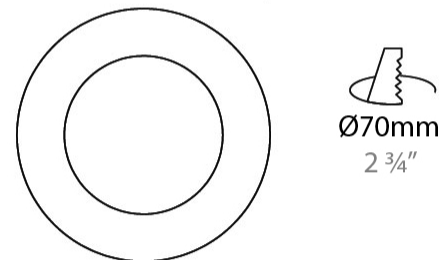

GENERAL

Series: Dixit
Subseries: Dixit RA8
Brand: Ivela
Division: Exterior
Mounting Type: Recessed
Mounting Location: Ceiling
Subcategory: Downlight

PHYSICAL

Shape: Round
Diameter (mm): 80
Diameter (in): 3 1/8
Height (mm): 50
Height (in): 1 15/16
Min. Recessing Depth (mm): 90
Min. Recessing Depth (in): 3 9/16
Light Distribution: Direct
Weight (kg): 0.4
Weight (lbs): 8.81
Diffuser: Clear Polycarbonate
Fixture Finish: MWH
Fixture Material: Aluminum Die Cast
Cut-out Measurements: 70mm / 2 3/4"

ELECTRICAL

Lamp Type: LED
Total Output Wattage (W): 5.5 / 8.5
Dimming: Tri-Mode (Non-Dimming and Phase Dimming (120Vac only) and 0-10V Dimming)
Driver Included: No
Driver Location: Recessed Housing
Driver Type: Constant Current - Universal
Driver Class: Class 2
Housing: See Components
Input Voltage (V): 120 - 277
Constant Current (MA): 350 / 500

LED

Number of LEDs: 1
Color Temperature (°K): 2700 / 3000 / 4000
Max. Delivered Lumen (lm): 501 - 638 / 592 - 729
CRI: >90 CRI
Efficiency (%): 91
Lamp Life (hrs): 50000
Upon Request: 3500K upon request

OPTICAL

Optic°: 26
Beam Angle: Symmetric
Adjustability: Fixed
Upon Request: Optics 45° (mirror metallized) / 65° (white)

RATINGS AND CERTIFICATIONS

Certified By: CSA Certified to UL and CSA Standards
IP rating: IP65
IK Rating: IK08