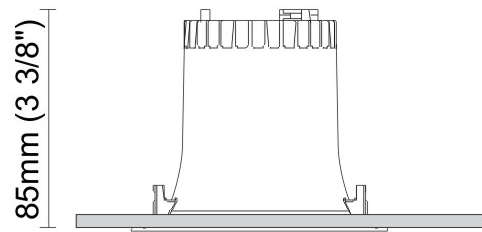

1. To build a product code in our configurator select the specify button on the base model # product page
2. To build a manual product code on this datasheet choose from the options listed below in blue font and add the suffix to the base model #

GENERAL

Series: Dixit
Subseries: Dixit RA8
Brand: Ivela
Division: Architectural
Mounting Type: Recessed
Mounting Location: Ceiling
Subcategory: Downlight

PHYSICAL

Shape: Round
Diameter (mm): 103
Diameter (in): 4 1/16
Height (mm): 85
Height (in): 3 3/8
Min. Recessing Depth (mm): 125
Min. Recessing Depth (in): 4 15/16
Light Distribution: Direct
Weight (kg): 0.3
Weight (lbs): 0.66
Diffuser: Clear Polycarbonate
Fixture Finish: MWH
Fixture Material: Aluminum Die Cast
Cut-out Measurements: 96mm / 3 3/4"

ELECTRICAL

Lamp Type: LED
Total Output Wattage (W): 9 / 12
Dimming: Tri-Mode (Non-Dimming and Phase Dimming (120Vac only) and 0-10V Dimming)
Driver Included: No
Driver Location: Recessed Housing
Driver Type: Constant Current - Universal
Driver Class: Class 2
Input Voltage (V): 120 - 277
Constant Current (MA): 250 / 350

LED

Number of LEDs: 1
Color Temperature (°K): 2700 / 3000
Max. Delivered Lumen (lm): 1096 / 1447
CRI: >90 CRI
Efficiency (%): 73
Lamp Life (hrs): 50000
Upon Request: 3500K upon request

OPTICAL

Optic°: 26
Adjustability: Fixed

RATINGS AND CERTIFICATIONS

Certified By: Certified for North American Standards
IP rating: IP43

103mm (4 1/16")

103mm (4 1/16")

Ø96mm
(3 3/4")