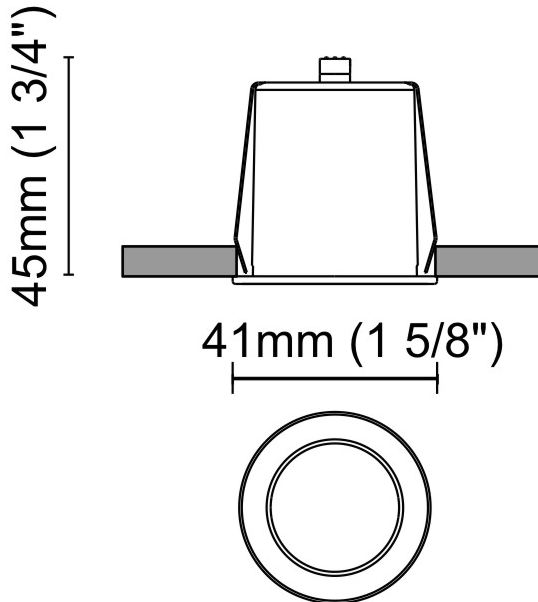

DIXIT RA4 RECESSED

E5604521

base number

1. To build a product code in our configurator select the specify button on the base model # product page
2. To build a manual product code on this datasheet choose from the options listed below in blue font and add the suffix to the base model #

GENERAL

Series: Dixit
Subseries: Dixit RA4
Brand: Ivela
Division: Exterior
Mounting Type: Recessed
Mounting Location: Ceiling
Subcategory: Downlight

PHYSICAL

Shape: Round
Diameter (mm): 41
Diameter (in): 1 5/8
Height (mm): 45
Height (in): 1 3/4
Min. Recessing Depth (mm): 55
Min. Recessing Depth (in): 2 3/16
Light Distribution: Direct
Weight (kg): 0.1
Weight (lbs): 0.22
Diffuser: Clear polycarbonate
Fixture Finish: MWH
Fixture Material: Aluminum Die Cast
Cut-out Measurements: 36mm / 1 7/16"

ELECTRICAL

Lamp Type: LED
Total Output Wattage (W): 4.6
Dimming: Non-Dimming / Phase Dimming (120Vac only) / 0-10V Dimming
Driver Included: No
Driver Location: Remote
Driver Type: Constant Current - 120 / 277Vac
Driver Class: Class 2
Input Voltage (V): 120 - 277
Constant Current (MA): 500

LED

Color Temperature (°K): 3000
Max. Delivered Lumen (lm): 320
Efficiency (%): 59.3
Lamp Life (hrs): 50000

OPTICAL

Optic°: 60

RATINGS AND CERTIFICATIONS

Certified By: Certified for North American Standards
IP rating: IP43
IK Rating: IK07

PROJECT	
TYPE	
SPECIFIER	
QUANTITY	
DATE	

36mm (1 7/16")