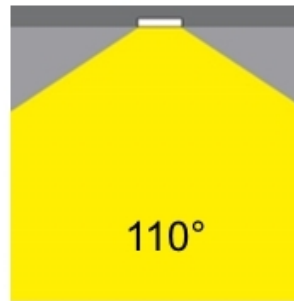

DIXIT RA16 RECESSED

A56102-

PROJECT	
TYPE	
SPECIFIER	
QUANTITY	
DATE	

RA 16 LED 18W 2400 lm				R:100%				I.Max:350 Cd/Klm			
H[m]	D[m]	Max lux	Med lux	Alpha=112°		H[m]	D[m]	Max lux	Med lux	Beta=113°	
1.00	2.99	604	145			1.00	3.07	604	145		
2.00	5.98	151	36			2.00	6.13	151	36		
3.00	8.96	67	16			3.00	9.20	67	16		
4.00	11.95	38	9			4.00	12.26	38	9		
5.00	14.94	24	6			5.00	15.33	24	6		

Dimming	DP	DV			K°
	Phase	0-10V			
Color Temperature	27K	30K	35K	40K	K°
	2700K	3000K	3500K	4000K	

Order Example **K°**

L5XXXXXX-DV-30K

0-10V 3000K