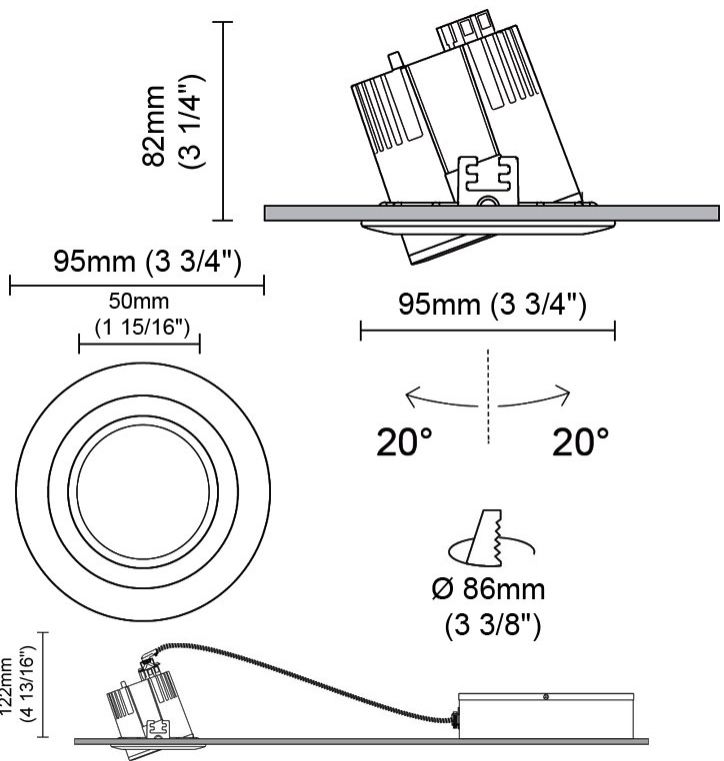

GENERAL

Series: Dixit
Subseries: Dixit RA8
Brand: Ivela
Division: Architectural
Mounting Type: Recessed
Mounting Location: Ceiling
Subcategory: Downlight

PHYSICAL

Shape: Round
Diameter (mm): 95
Diameter (in): 3 3/4
Height (mm): 82
Height (in): 3 1/4
Min. Recessing Depth (mm): 122
Min. Recessing Depth (in): 4 13/16
Light Distribution: Adjustable / Direct
Weight (kg): 0.4
Weight (lbs): 0.88
Diffuser: Clear Polycarbonate
Fixture Finish: MWH
Fixture Material: Aluminum Die Cast
Cut-out Measurements: 86mm / 3 3/8"

ELECTRICAL

Lamp Type: LED
Total Output Wattage (W): 9 / 12
Dimming: Tri-Mode (Non-Dimming and Phase Dimming (120Vac only) and 0-10V Dimming)
Driver Included: No
Driver Location: Recessed Housing
Driver Type: Constant Current - Universal
Driver Class: Class 2
Input Voltage (V): 120 - 277
Constant Current (MA): 250 / 350

LED

Number of LEDs: 1
Color Temperature (°K): 2700 / 3000 / 4000
Max. Delivered Lumen (lm): 1096 / 1447
CRI: >80 CRI
Efficiency (%): 87.7
Lamp Life (hrs): 50000
Upon Request: 3500K upon request

OPTICAL

Optic°: 26
Beam Angle: Symmetric
Adjustability: Tilt ±20°
Upon Request: Optic 45° (mirror-metallized) / 65° (white)

RATINGS AND CERTIFICATIONS

Certified By: Certified for North American Standards
IP rating: IP20
IK Rating: IK08
Glare Rating: ≤ 19