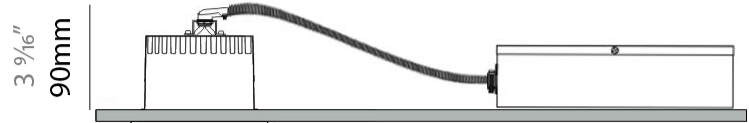

GENERAL

Series: Dixit
Subseries: Dixit RA8
Brand: Ivela
Division: Exterior
Mounting Type: Recessed
Mounting Location: Ceiling
Subcategory: Downlight

PHYSICAL

Shape: Round
Diameter (mm): 80
Diameter (in): 3 1/8
Height (mm): 50
Height (in): 1 15/16
Min. Recessing Depth (mm): 90
Min. Recessing Depth (in): 3 9/16
Light Distribution: Direct
Weight (kg): 0.4
Weight (lbs): 8.81
Diffuser: Clear Polycarbonate
Fixture Finish: MWH
Fixture Material: Aluminum Die Cast
Cut-out Measurements: 70mm / 2 3/4"

ELECTRICAL

Lamp Type: LED
Total Output Wattage (W): 5.5 / 8.5
Dimming: Tri-Mode (Non-Dimming and Phase Dimming (120Vac only) and 0-10V Dimming)
Driver Included: No
Driver Location: Recessed Housing
Driver Type: Constant Current - Universal
Driver Class: Class 2
Housing: See Components
Input Voltage (V): 120 - 277
Constant Current (MA): 350 / 500

LED

Number of LEDs: 1
Color Temperature (°K): 2700 / 3000 / 4000
Max. Delivered Lumen (lm): 501 - 638 / 592 - 729
CRI: >90 CRI
Efficiency (%): 91
Lamp Life (hrs): 50000
Upon Request: 3500K upon request

OPTICAL

Optic°: 26
Beam Angle: Symmetric
Adjustability: Fixed
Upon Request: Optics 45° (mirror metallized) / 65° (white)

RATINGS AND CERTIFICATIONS

Certified By: CSA Certified to UL and CSA Standards
IP rating: IP65
IK Rating: IK08