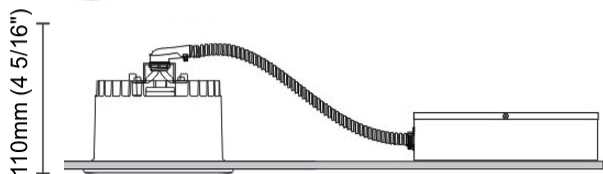

GENERAL

Series: Dixit
Subseries: Dixit RA11
Brand: Ivela
Division: Architectural
Mounting Type: Recessed
Mounting Location: Ceiling
Subcategory: Downlight

PHYSICAL

Shape: Round
Diameter (mm): 110
Diameter (in): 4 5/16
Height (mm): 70
Height (in): 2 3/4
Min. Recessing Depth (mm): 110
Min. Recessing Depth (in): 4 15/16
Light Distribution: Direct
Weight (kg): 0.6
Weight (lbs): 1.32
Diffuser: Clear Polycarbonate
Fixture Finish: MWH
Fixture Material: Aluminum Die Cast
Cut-out Measurements: 100mm / 3 15/16"

ELECTRICAL

Lamp Type: LED
Total Output Wattage (W): 12 / 18 / 26
Dimming: Tri-Mode (Non-Dimming and Phase Dimming (120Vac only) and 0-10V Dimming)
Driver Included: No
Driver Location: Recessed Housing
Driver Type: Constant Current - Universal
Driver Class: Class 2
Input Voltage (V): 120 - 277
Constant Current (MA): 350 / 500 / 700

LED

Number of LEDs: 1
Color Temperature (°K): 2700 / 3000 / 4000
Max. Delivered Lumen (lm): 1513 / 2092 / 2759
CRI: >85 CRI
Efficiency (%): 89
Lamp Life (hrs): 50000
Upon Request: 3500K upon request

OPTICAL

Optic°: 55
Adjustability: Fixed
Upon Request: Optic 18° or 30° (mirror-metallized) / 70° (white)

RATINGS AND CERTIFICATIONS

Certified By: Certified for North American Standards
IP rating: IP43
IK Rating: IK08
Glare Rating: ≤ 19