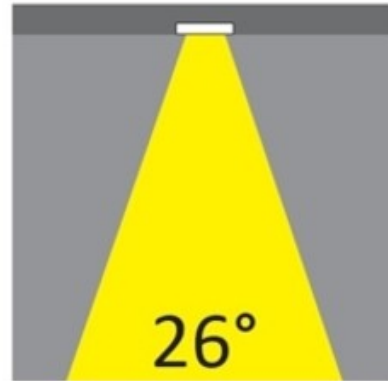

DIXIT RA8 RECESSED

E56103-

PROJECT
TYPE
SPECIFIER
QUANTITY
DATE

26°

Dimming	DP Phase	DV 0-10V		Order Example		K°
Color Temperature	27K 2700K	30K 3000K	35K 3500K	L5XXXXXX-DV-30K	0-10V	3000K

E