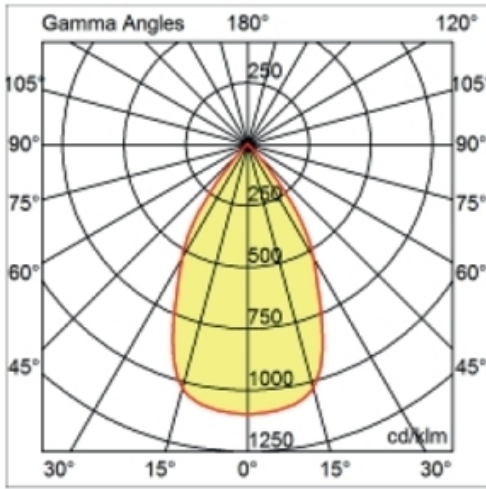

DIXIT RA11 RECESSED

A56020-

PROJECT	
TYPE	
SPECIFIER	
QUANTITY	
DATE	

RA 11 DIXIT LED 12W 1700LM 3000K				R:100%		I.Max:1096 Cd/Klm			
H[m]	D[m]	Max lux	Med lux	Alpha=55°	H[m]	D[m]	Max lux	Med lux	Beta=55°
1.00	1.13	1658	898		1.00	1.13	1658	898	
2.00	2.26	415	224		2.00	2.26	415	224	
3.00	3.38	184	100		3.00	3.38	184	100	
4.00	4.51	104	56		4.00	4.51	104	56	
5.00	5.64	66	36		5.00	5.64	66	36	

	DP	DV	
Dimming	Phase	0-10V	
Color Temperature	27K 30K 35K 40K	2700K 3000K 3500K 4000K	K°

Order Example **L5XXXXXX-DV-30K**

0-10V 3000K