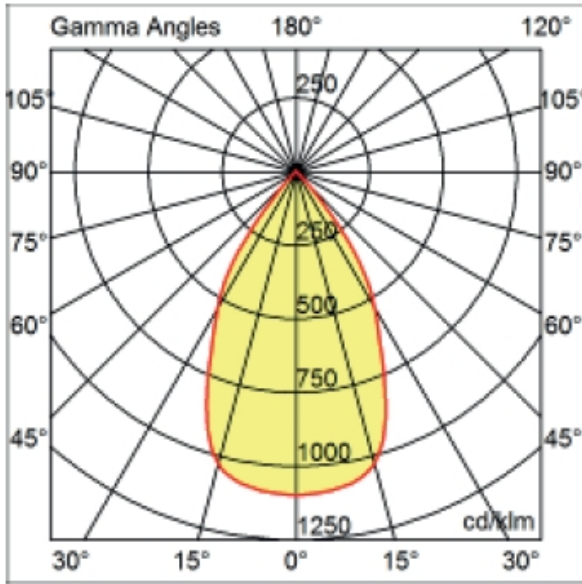

DIXIT RA11 RECESSED

A56024-

PROJECT	
TYPE	
SPECIFIER	
QUANTITY	
DATE	

	DP	DV	
Dimming	Phase	0-10V	
Color Temperature	27K 30K 35K 40K	2700K 3000K 3500K 4000K	K°

Order Example **L5XXXXXX-DV-30K**
0-10V 3000K