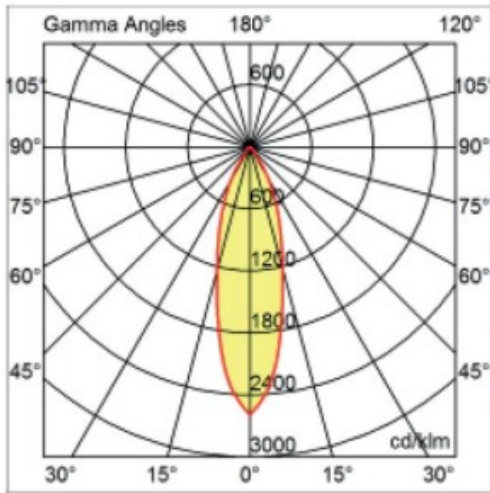

DIXIT RA8 RECESSED

E56103-

PROJECT
TYPE
SPECIFIER
QUANTITY
DATE

26°

Dimming	DP Phase	DV 0-10V		Order Example		K°
Color Temperature	27K 2700K	30K 3000K	35K 3500K	L5XXXXXX-DV-30K	0-10V	3000K

E