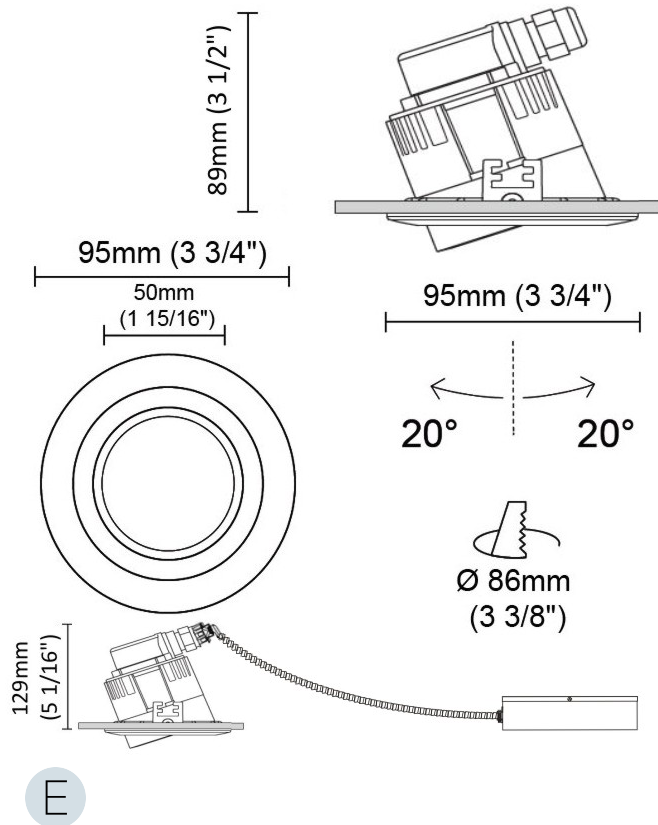

Series: Dixit
Subseries: Dixit RA8
Brand: Ivela
Division: Exterior
Mounting Type: Recessed
Mounting Location: Ceiling
Subcategory: Downlight

PHYSICAL

Shape: Round
Diameter (mm): 95
Diameter (in): 3 3/4
Height (mm): 89
Height (in): 3 1/2
Min. Recessing Depth (mm): 129
Min. Recessing Depth (in): 5 1/16
Light Distribution: Adjustable / Direct
Weight (kg): 0.7
Weight (lbs): 1.54
Diffuser: Clear Polycarbonate
Fixture Finish: MWH
Fixture Material: Aluminum Die Cast
Cut-out Measurements: 86mm / 3 3/8"

ELECTRICAL

Lamp Type: LED
Total Output Wattage (W): 12
Dimming: Tri-Mode (Non-Dimming and Phase Dimming (120Vac only) and 0-10V Dimming)
Driver Included: No
Driver Location: Recessed Housing
Driver Type: Constant Current - Universal
Driver Class: Class 2
Housing: See Components
Input Voltage (V): 120 - 277
Constant Current (MA): 350

LED

Number of LEDs: 1
Color Temperature (°K): 2700 / 3000
Max. Delivered Lumen (lm): 1447
Nominal Lumen (lm): 1650
CRI: >80 CRI
Efficiency (%): 87.7
Lamp Life (hrs): 50000
Upon Request: 3500K upon request

OPTICAL

Reflector: Mirror-metallized thermoplastic material
Optic: 26
Beam Angle: Symmetric
Adjustability: Tilt ±20°
Upon Request: Optics 45° (mirror-metallized) / 65° (white)

RATINGS AND CERTIFICATIONS

Certified By: Certified for North American Standards
IP rating: IP66
IK Rating: IK08

Clear Ratings: 10 2024, T 1800-388-3382, F 416-247-9319, www.zaneen.com