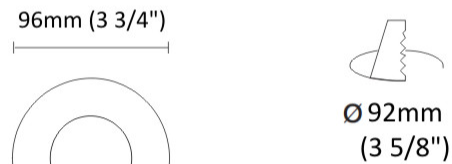

GENERAL

Series: Dixit
Subseries: Dixit RA8
Brand: Ivela
Division: Architectural
Mounting Type: Recessed
Mounting Location: Ceiling
Subcategory: Downlight

PHYSICAL

Shape: Round
Diameter (mm): 96
Diameter (in): 3 ¾
Height (mm): 85
Height (in): 3 ⅜
Min. Recessing Depth (mm): 125
Min. Recessing Depth (in): 4 ⅙
Light Distribution: Direct
Weight (kg): 0.3
Weight (lbs): 0.66
Diffuser: Clear Polycarbonate
Fixture Finish: MWH
Fixture Material: Aluminum Die Cast
Cut-out Measurements: 92mm / 3 5/8"

ELECTRICAL

Lamp Type: LED
Total Output Wattage (W): 5.5 / 8.5
Dimming: Tri-Mode (Non-Dimming and Phase Dimming (120Vac only) and 0-10V Dimming)
Driver Included: No
Driver Location: Recessed Housing
Driver Type: Constant Current - Universal
Driver Class: Class 2
Input Voltage (V): 120 - 277
Constant Current (MA): 350 / 500

LED

Number of LEDs: 1
Color Temperature (°K): 2700 / 3000
Max. Delivered Lumen (lm): 501 / 638
CRI: >90 CRI
Efficiency (%): 87.7
Lamp Life (hrs): 50000
Upon Request: 3500K upon request

OPTICAL

Optic°: 26
Beam Angle: Symmetric
Adjustability: Fixed
Upon Request: Optic 45° (mirror-metallized) / 65° (white)

RATINGS AND CERTIFICATIONS

Certified By: Certified for North American Standards
IP rating: IP44
IK Rating: IK08