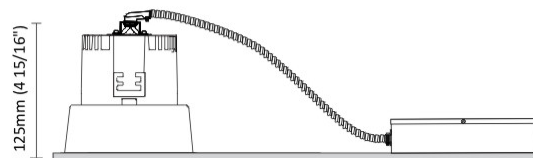

GENERAL

Series: Dixit
Subseries: Dixit RA8
Brand: Ivela
Division: Architectural
Mounting Type: Recessed
Mounting Location: Ceiling
Subcategory: Downlight

PHYSICAL

Shape: Round
Diameter (mm): 96
Diameter (in): 3 ¾
Height (mm): 85
Height (in): 3 ⅜
Min. Recessing Depth (mm): 125
Min. Recessing Depth (in): 4 ⅙
Light Distribution: Direct
Weight (kg): 0.3
Weight (lbs): 0.66
Diffuser: Clear Polycarbonate
Fixture Finish: MWH
Fixture Material: Aluminum Die Cast
Cut-out Measurements: 92mm / 3 5/8"

ELECTRICAL

Lamp Type: LED
Total Output Wattage (W): 5.5 / 8.5
Dimming: Tri-Mode (Non-Dimming and Phase Dimming (120Vac only) and 0-10V Dimming)
Driver Included: No
Driver Location: Recessed Housing
Driver Type: Constant Current - Universal
Driver Class: Class 2
Input Voltage (V): 120 - 277
Constant Current (MA): 350 / 500

LED

Number of LEDs: 1
Color Temperature (°K): 2700 / 3000
Max. Delivered Lumen (lm): 501 / 638
CRI: >90 CRI
Efficiency (%): 87.7
Lamp Life (hrs): 50000
Upon Request: 3500K upon request

OPTICAL

Optic°: 26
Beam Angle: Symmetric
Adjustability: Fixed
Upon Request: Optic 45° (mirror-metallized) / 65° (white)

RATINGS AND CERTIFICATIONS

Certified By: Certified for North American Standards
IP rating: IP44
IK Rating: IK08