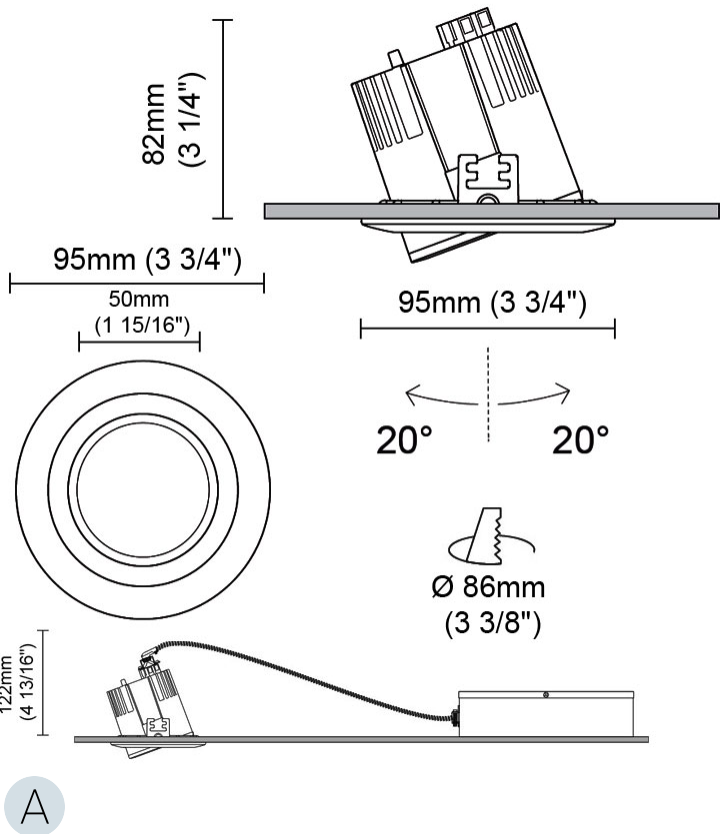

GENERAL

Series: Dixit
Subseries: Dixit RA8
Brand: Ivela
Division: Architectural
Mounting Type: Recessed
Mounting Location: Ceiling
Subcategory: Downlight

PHYSICAL

Shape: Round
Diameter (mm): 95
Diameter (in): 3 3/4
Height (mm): 82
Height (in): 3 1/4
Min. Recessing Depth (mm): 122
Min. Recessing Depth (in): 4 13/16
Light Distribution: Adjustable / Direct
Weight (kg): 0.4
Weight (lbs): 0.88
Diffuser: Clear Polycarbonate
Fixture Finish: MWH
Fixture Material: Aluminum Die Cast
Cut-out Measurements: 86mm / 3 3/8"

ELECTRICAL

Lamp Type: LED
Total Output Wattage (W): 9 / 12
Dimming: Tri-Mode (Non-Dimming and Phase Dimming (120Vac only) and 0-10V Dimming)
Driver Included: No
Driver Location: Recessed Housing
Driver Type: Constant Current - Universal
Driver Class: Class 2
Input Voltage (V): 120 - 277
Constant Current (MA): 250 / 350

LED

Number of LEDs: 1
Color Temperature (°K): 2700 / 3000 / 4000
Max. Delivered Lumen (lm): 1096 / 1447
CRI: >80 CRI
Efficiency (%): 87.7
Lamp Life (hrs): 50000
Upon Request: 3500K upon request

OPTICAL

Optic°: 26
Beam Angle: Symmetric
Adjustability: Tilt ±20°
Upon Request: Optic 45° (mirror-metallized) / 65° (white)

RATINGS AND CERTIFICATIONS

Certified By: Certified for North American Standards
IP rating: IP20
IK Rating: IK08
Glare Rating: ≤ 19