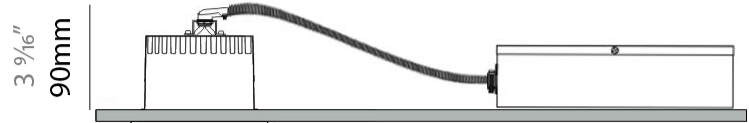

GENERAL

Series: Dixit
Subseries: Dixit RA8
Brand: Ivela
Division: Architectural
Mounting Type: Recessed
Mounting Location: Ceiling
Subcategory: Downlight

PHYSICAL

Shape: Round
Diameter (mm): 80
Diameter (in): 3 1/8
Height (mm): 50
Height (in): 1 15/16
Min. Recessing Depth (mm): 90
Min. Recessing Depth (in): 3 9/16
Light Distribution: Direct
Weight (kg): 0.4
Weight (lbs): 0.88
Diffuser: Clear Polycarbonate
Fixture Finish: MWH
Fixture Material: Aluminum Die Cast
Cut-out Measurements: 70mm / 2 3/4"

ELECTRICAL

Lamp Type: LED
Total Output Wattage (W): 5.5 / 8.5
Dimming: Tri-Mode (Non-Dimming and Phase Dimming (120Vac only) and 0-10V Dimming)
Driver Included: No
Driver Location: Recessed Housing
Driver Type: Constant Current - Universal
Driver Class: Class 2
Input Voltage (V): 120 - 277
Constant Current (mA): 350 / 500

LED

Number of LEDs: 1
Color Temperature (°K): 2700 / 3000 / 3500 / 4000
Max. Delivered Lumen (lm): 501 / 638
CRI: >90 CRI
Efficiency (%): 91
Lamp Life (hrs): 50000

OPTICAL

Reflector: Mirror-metallized thermoplastic material
Optic: 26
Beam Angle: Symmetric
Adjustability: Fixed
Upon Request: Optic 45° (mirror-metallized) / 65° (white)

RATINGS AND CERTIFICATIONS

Certified By: CSA Certified to UL and CSA Standards
IP rating: IP44
IK Rating: IK08