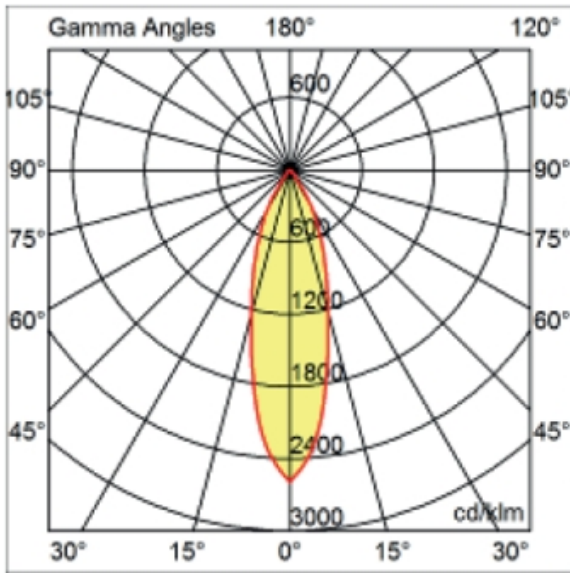

DIXIT RA8 RECESSED

A56069-

PROJECT	
TYPE	
SPECIFIER	
QUANTITY	
DATE	

	DP	DV	
Dimming	Phase	0-10V	
Color Temperature	27K 2700K	30K 3000K	35K 3500K 40K 4000K
			K°

Order Example **K°**
L5XXXXXX-DV-30K
0-10V 3000K