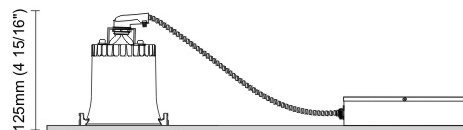

DIXIT RA8 RECESSED

A56077-

base number _____ Color _____
Temperature _____

1. To build a product code in our configurator select the specify button on the base model # product page
2. To build a manual product code on this datasheet choose from the options listed below in blue font and add the suffix to the base model #

GENERAL

Series: Dixit
Subseries: Dixit RA8
Partner: Ivela
Division: Architectural
Installation: Recessed
Product Type: Downlight
Mounting Location: Ceiling
Light Distribution: Direct

PHYSICAL

Aperture Sizes - Downlights: 4"
Shape: Round
Diameter (mm): 103
Diameter (in): 4 1/16
Height (mm): 85
Height (in): 3 3/8
Min. Recessing Depth (mm): 125
Min. Recessing Depth (in): 4 15/16
Weight (kg): 0.3
Weight (lbs): 0.66
Diffuser: Clear Polycarbonate
Fixture Finish: MWH
Fixture Material: Aluminum Die Cast
Cut-out Measurements: 96mm / 3 3/4"

ELECTRICAL

Lamp Type: LED
Total Output Wattage (W): 9 / 12
Dimming: Tri-Mode (Non-Dimming and Phase Dimming (120Vac only) and 0-10V Dimming)
Driver Included: No
Driver Location: Recessed Housing
Driver Type: Constant Current - Universal
Driver Class: Class 2
Input Voltage (V): 120 - 277
Constant Current (MA): 250 / 350

LED

Number of LEDs: 1
Color Temperature (°K): 2700 / 3000
Max. Delivered Lumen (lm): 1096 / 1447
CRI: >90 CRI
Efficiency (%): 73
Lamp Life (hrs): 50000
Upon Request: 3500K upon request

OPTICAL

Optic°: 26
Adjustability: Fixed

RATINGS AND CERTIFICATIONS

Certified By: Certified for North American Standards
IP rating: IP43

103mm (4 1/16")

Ø96mm
(3 3/4")