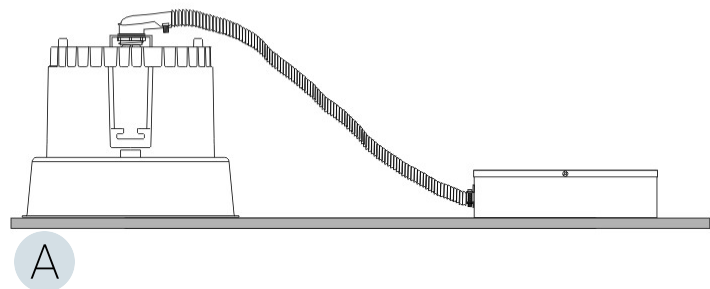

GENERAL

Series: Dixit
Subseries: Dixit RA11
Partner: Ivela
Division: Architectural
Installation: Recessed
Product Type: Downlight
Mounting Location: Ceiling
Light Distribution: Direct

PHYSICAL

Aperture Sizes - Downlights: 4"
Shape: Round
Diameter (mm): 126
Diameter (in): 4 15/16
Height (mm): 104
Height (in): 4 1/8
Min. Recessing Depth (mm): 144
Min. Recessing Depth (in): 5 11/16
Weight (kg): 0.6
Weight (lbs): 1.32
Diffuser: Clear Polycarbonate
Fixture Finish: MWH
Fixture Material: Aluminum Die Cast
Cut-out Measurements: 122mm / 4 13/16"

ELECTRICAL

Lamp Type: LED
Total Output Wattage (W): 12 / 18 / 26
Dimming: Tri-Mode (Non-Dimming and Phase Dimming (120Vac only) and 0-10V Dimming)
Driver Included: No
Driver Location: Recessed Housing
Driver Type: Constant Current - Universal
Driver Class: Class 2
Input Voltage (V): 120 - 277
Constant Current (MA): 350 / 500 / 700

LED

Number of LEDs: 1
Color Temperature (°K): 2700 / 3000 / 4000
Max. Delivered Lumen (lm): 1513 - 1602 / 2092 - 2180 / 2759 - 2848
CRI: >85 CRI
Efficiency (%): 89
Lamp Life (hrs): 50000
Upon Request: 3500K upon request

OPTICAL

Optic°: 55
Adjustability: Fixed
Upon Request: Optic 18° or 30° (mirror-metallized) / 70° (white)

RATINGS AND CERTIFICATIONS

Certified By: Certified for North American Standards
IP rating: IP43
IK Rating: IK08
Glare Rating: ≤ 19