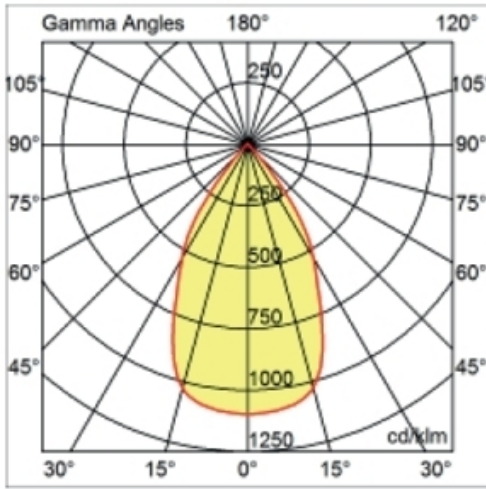

DIXIT RA11 RECESSED

A56032-

PROJECT	
TYPE	
SPECIFIER	
QUANTITY	
DATE	

RA 11 DIXIT LED SOFT 12W 1700 lm 3000K					R:100%		I.Max:1293 Cd/Kim			
H[m]	D[m]	Max lux	Med lux	Alpha=54°	H[m]	D[m]	Max lux	Med lux	Beta=54°	
1.00	1.02	1913	1003		1.00	1.02	1913	1003		
2.00	2.04	478	251		2.00	2.04	478	251		
3.00	3.06	213	111		3.00	3.06	213	111		
4.00	4.08	120	63		4.00	4.08	120	63		
5.00	5.10	77	40		5.00	5.10	77	40		

Dimming	DP	DV	
	Phase	0-10V	
Color Temperature	27K	30K	35K
	2700K	3000K	3500K

Order Example **K°**

L5XXXXXX-DV-30K

0-10V

3000K