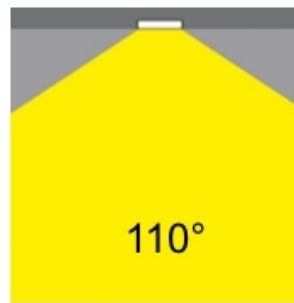

DIXIT RA16 RECESSED

A56102-

PROJECT	
TYPE	
SPECIFIER	
QUANTITY	
DATE	

RA 16 LED 18W 2400 lm					R:100%				I.Max:350 Cd/Klm				
H[m]	D[m]	Max lux	Med lux	Alpha=112°	H[m]	D[m]	Max lux	Med lux	Beta=113°	H[m]	D[m]	Max lux	Med lux
1.00	2.99	604	145		1.00	3.07	604	145		1.00	3.07	604	145
2.00	5.98	151	36		2.00	6.13	151	36		2.00	6.13	151	36
3.00	8.96	67	16		3.00	9.20	67	16		3.00	9.20	67	16
4.00	11.95	38	9		4.00	12.26	38	9		4.00	12.26	38	9
5.00	14.94	24	6		5.00	15.33	24	6		5.00	15.33	24	6

Dimming	DP	DV	
	Phase	0-10V	
Color Temperature	27K	30K	35K 40K
	2700K	3000K	3500K 4000K

Order Example **K°**

L5XXXXXX-DV-30K

0-10V

3000K