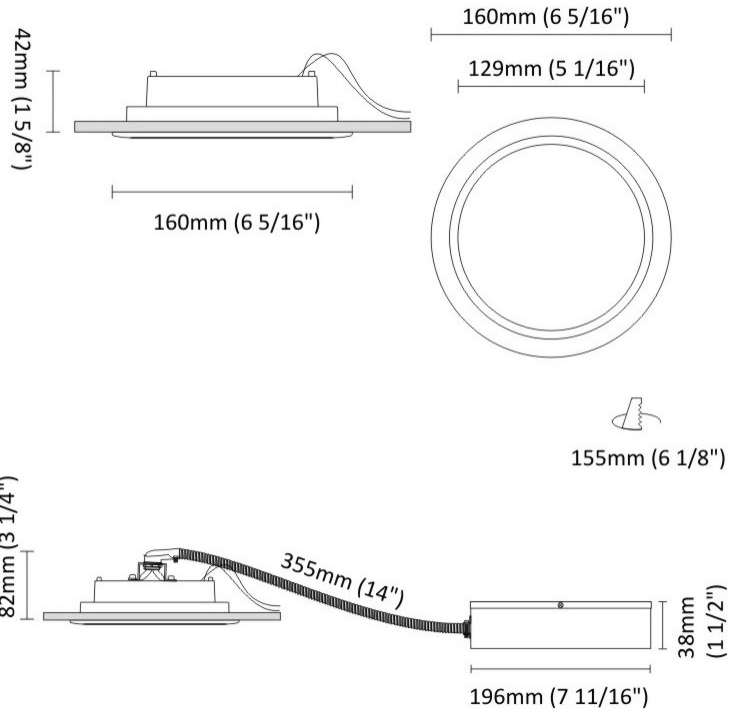

GENERAL

Series: Dixit
Subseries: Dixit RA16
Partner: Ivela
Division: Architectural
Installation: Recessed
Product Type: Downlight
Mounting Location: Ceiling
Light Distribution: Direct

PHYSICAL

Aperture Sizes - Downlights: 5"
Shape: Round
Diameter (mm): 160
Diameter (in): 6 ⁵/₁₆"
Height (mm): 42
Height (in): 1 ⁵/₈"
Min. Recessing Depth (mm): 82
Min. Recessing Depth (in): 3 ¹/₄"
Weight (kg): 0.7
Weight (lbs): 15.43
Diffuser: Polycarbonate - Opal
Fixture Finish: MWH
Fixture Material: Aluminum Die Cast
Cut-out Measurements: 155mm / 6 1/8"

ELECTRICAL

Lamp Type: LED
Total Output Wattage (W): 18
Dimming: Tri-Mode (Non-Dimming and Phase Dimming (120Vac only) and 0-10V Dimming)
Driver Included: No
Driver Location: Recessed Housing
Driver Type: Constant Current - Universal
Driver Class: Class 2
Input Voltage (V): 120 - 277
Constant Current (MA): 500

LED

Number of LEDs: 1
Color Temperature (°K): 2700 / 3000 / 3500 / 4000
Max. Delivered Lumen (lm): 1745 / 1781
CRI: >85 CRI
Efficiency (%): 72.7
Lamp Life (hrs): 50000

OPTICAL

Optic°: 110
Beam Angle: Symmetric
Adjustability: Fixed

RATINGS AND CERTIFICATIONS

Certified By: Certified for North American Standards
IP Rating: IP44
IK Rating: IK07