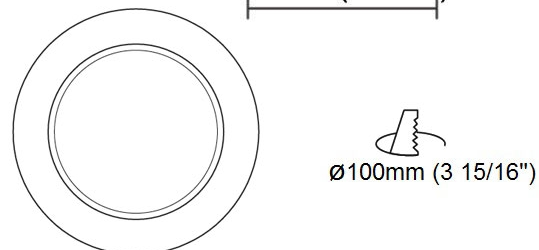

GENERAL

Series: Dixit
Subseries: Dixit RA11
Partner: Ivela
Division: Architectural
Installation: Recessed
Product Type: Downlight
Mounting Location: Ceiling
Light Distribution: Direct

PHYSICAL

Aperture Sizes - Downlights: 3"
Shape: Round
Diameter (mm): 110
Diameter (in): 4 5/16
Height (mm): 70
Height (in): 2 7/4
Min. Recessing Depth (mm): 110
Min. Recessing Depth (in): 4 15/16
Weight (kg): 0.6
Weight (lbs): 1.32
Diffuser: Clear Polycarbonate
Fixture Finish: MWH
Fixture Material: Aluminum Die Cast
Cut-out Measurements: 100mm / 3 15/16"

ELECTRICAL

Lamp Type: LED
Total Output Wattage (W): 12 / 18 / 26
Dimming: Tri-Mode (Non-Dimming and Phase Dimming (120Vac only) and 0-10V Dimming)
Driver Included: No
Driver Location: Recessed Housing
Driver Type: Constant Current - Universal
Driver Class: Class 2
Input Voltage (V): 120 - 277
Constant Current (MA): 350 / 500 / 700

LED

Number of LEDs: 1
Color Temperature (*K): 2700 / 3000 / 4000
Max. Delivered Lumen (lm): 1513 / 2092 / 2759
CRI: >85 CRI
Efficiency (%): 89
Lamp Life (hrs): 50000
Upon Request: 3500K upon request

OPTICAL

Optic°: 55
Adjustability: Fixed
Upon Request: Optic 18° or 30° (mirror-metallized) / 70° (white)

RATINGS AND CERTIFICATIONS

Certified By: Certified for North American Standards
IP rating: IP43
IK Rating: IK08
Glare Rating: ≤ 19