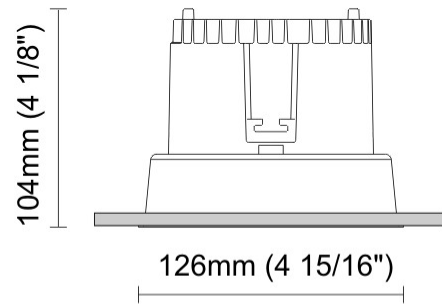

GENERAL

Series: Dixit
Subseries: Dixit RA11
Partner: Ivela
Division: Architectural
Installation: Recessed
Product Type: Downlight
Mounting Location: Ceiling
Light Distribution: Direct

PHYSICAL

Aperture Sizes - Downlights: 4"
Shape: Round
Diameter (mm): 126
Diameter (in): 4 15/16
Height (mm): 104
Height (in): 4 1/8
Min. Recessing Depth (mm): 144
Min. Recessing Depth (in): 5 11/16
Weight (kg): 0.6
Weight (lbs): 1.32
Diffuser: Clear Polycarbonate
Fixture Finish: MWH
Fixture Material: Aluminum Die Cast
Cut-out Measurements: 122mm / 4 13/16"

ELECTRICAL

Lamp Type: LED
Total Output Wattage (W): 12 / 18 / 26
Dimming: Tri-Mode (Non-Dimming and Phase Dimming (120Vac only) and 0-10V Dimming)
Driver Included: No
Driver Location: Recessed Housing
Driver Type: Constant Current - Universal
Driver Class: Class 2
Input Voltage (V): 120 - 277
Constant Current (MA): 350 / 500 / 700

LED

Number of LEDs: 1
Color Temperature (°K): 2700 / 3000 / 4000
Max. Delivered Lumen (lm): 1513 - 1602 / 2092 - 2180 / 2759 - 2848
CRI: >85 CRI
Efficiency (%): 89
Lamp Life (hrs): 50000
Upon Request: 3500K upon request

OPTICAL

Optic°: 55
Adjustability: Fixed
Upon Request: Optic 18° or 30° (mirror-metallized) / 70° (white)

RATINGS AND CERTIFICATIONS

Certified By: Certified for North American Standards
IP rating: IP43
IK Rating: IK08
Glare Rating: ≤ 19