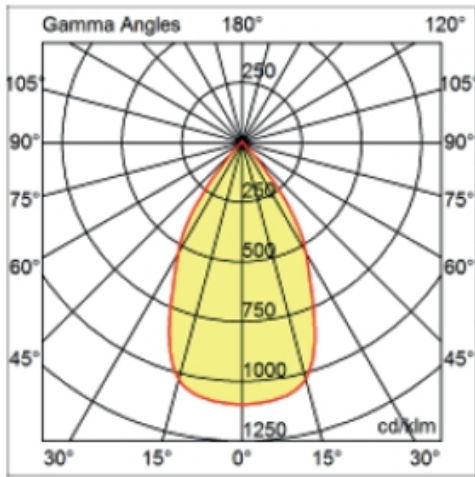

DIXIT RA11 RECESSED

A56028-

PROJECT	
TYPE	
SPECIFIER	
QUANTITY	
DATE	

	DP	DV	
Dimming	Phase	0-10V	
Color Temperature	27K 2700K	30K 3000K	35K 3500K

Order Example **K°**
L5XXXXXX-DV-30K
0-10V
3000K