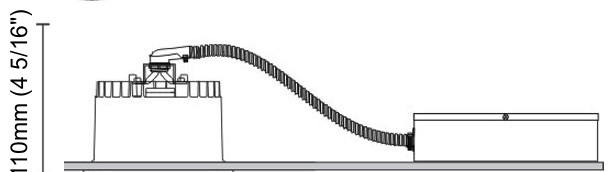

GENERAL

Series: Dixit
Subseries: Dixit RA11
Partner: Ivela
Division: Architectural
Installation: Recessed
Product Type: Downlight
Mounting Location: Ceiling
Light Distribution: Direct

PHYSICAL

Aperture Sizes - Downlights: 3"
Shape: Round
Diameter (mm): 110
Diameter (in): 4 5/16
Height (mm): 70
Height (in): 2 7/4
Min. Recessing Depth (mm): 110
Min. Recessing Depth (in): 4 15/16
Weight (kg): 0.6
Weight (lbs): 1.32
Diffuser: Clear Polycarbonate
Fixture Finish: MWH
Fixture Material: Aluminum Die Cast
Cut-out Measurements: 100mm / 3 15/16"

ELECTRICAL

Lamp Type: LED
Total Output Wattage (W): 12 / 18 / 26
Dimming: Tri-Mode (Non-Dimming and Phase Dimming (120Vac only) and 0-10V Dimming)
Driver Included: No
Driver Location: Recessed Housing
Driver Type: Constant Current - Universal
Driver Class: Class 2
Input Voltage (V): 120 - 277
Constant Current (MA): 350 / 500 / 700

LED

Number of LEDs: 1
Color Temperature (*K): 2700 / 3000 / 4000
Max. Delivered Lumen (lm): 1513 / 2092 / 2759
CRI: >85 CRI
Efficiency (%): 89
Lamp Life (hrs): 50000
Upon Request: 3500K upon request

OPTICAL

Optic°: 55
Adjustability: Fixed
Upon Request: Optic 18° or 30° (mirror-metallized) / 70° (white)

RATINGS AND CERTIFICATIONS

Certified By: Certified for North American Standards
IP rating: IP43
IK Rating: IK08
Glare Rating: ≤ 19