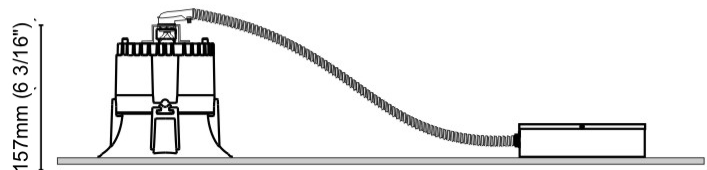

126mm (4 15/16")