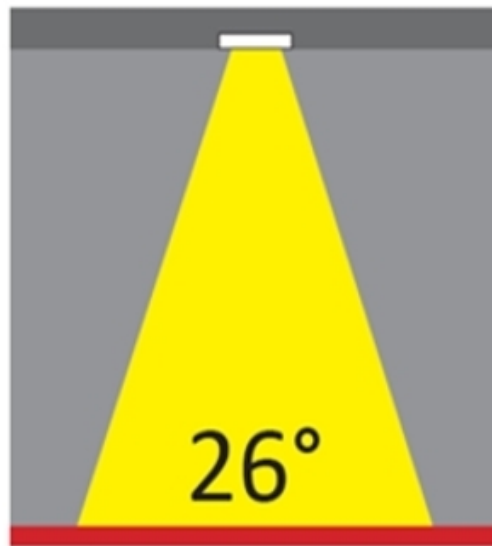

DIXIT RA8 RECESSED

A56121-

PROJECT
TYPE
SPECIFIER
QUANTITY
DATE

	DP	DV		Order Example		K°
Dimming	Phase	0-10V		L5XXXXXX-DV-30K		
Color Temperature	27K	30K	35K	40K		K°
	2700K	3000K	3500K	4000K	0-10V	3000K

A