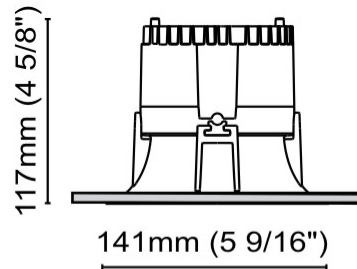

GENERAL

Series: Dixit
Subseries: Dixit RA11
Brand: Ivela
Division: Architectural
Mounting Type: Recessed
Mounting Location: Ceiling
Subcategory: Downlight

PHYSICAL

Shape: Round
Diameter (mm): 141
Diameter (in): 5 5/16
Height (mm): 117
Height (in): 4 5/8
Min. Recessing Depth (mm): 157
Min. Recessing Depth (in): 6 3/16
Light Distribution: Direct
Weight (kg): 0.7
Weight (lbs): 1.54
Diffuser: Clear Polycarbonate
Fixture Finish: MWH
Fixture Material: Aluminum Die Cast
Cut-out Measurements: 126mm / 4 15/16"

ELECTRICAL

Lamp Type: LED
Total Output Wattage (W): 12 / 18 / 26
Dimming: Tri-Mode (Non-Dimming and Phase Dimming (120Vac only) and 0-10V Dimming)
Driver Included: No
Driver Location: Recessed Housing
Driver Type: Constant Current - Universal
Driver Class: Class 2
Input Voltage (V): 120 - 277
Constant Current (MA): 350 / 500 / 700

LED

Number of LEDs: 1
Color Temperature (°K): 2700 / 3000
Max. Delivered Lumen (lm): 1513 / 2092
CRI: >85 CRI
Efficiency (%): 89
Lamp Life (hrs): 50000
Upon Request: 3500K upon request

OPTICAL

Optic°: 55
Adjustability: Fixed
Upon Request: Optic 12° or 30° (mirror-metallized) / 70° (white)

RATINGS AND CERTIFICATIONS

Certified By: CSA Certified to UL and CSA Standards
IP Rating: IP43
IK Rating: IK08
Glare Rating: ≤ 19