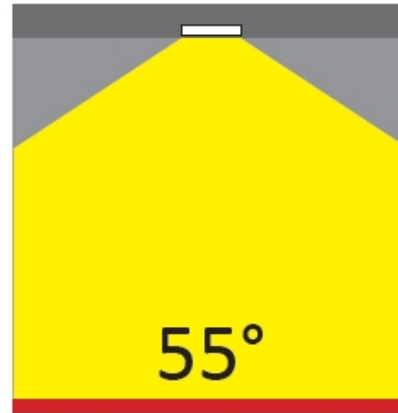

DIXIT RA11 RECESSED

A56028-

PROJECT	
TYPE	
SPECIFIER	
QUANTITY	
DATE	

	DP	DV		Order Example	K°
Dimming	Phase	0-10V		L5XXXXXX-DV-30K	
Color Temperature	27K	30K	35K	0-10V	3000K
	2700K	3000K	3500K		

A