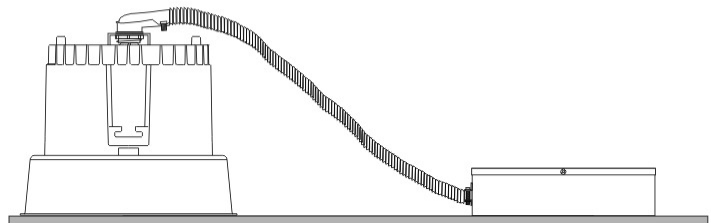

GENERAL

Series: Dixit
Subseries: Dixit RA11
Brand: Ivela
Division: Architectural
Mounting Type: Recessed
Mounting Location: Ceiling
Subcategory: Downlight

PHYSICAL

Shape: Round
Diameter (mm): 126
Diameter (in): 4 15/16
Height (mm): 104
Height (in): 4 1/8
Min. Recessing Depth (mm): 144
Min. Recessing Depth (in): 5 11/16
Light Distribution: Direct
Weight (kg): 0.6
Weight (lbs): 1.32
Diffuser: Clear Polycarbonate
Fixture Finish: MWH
Fixture Material: Aluminum Die Cast
Cut-out Measurements: 122mm / 4 13/16"

ELECTRICAL

Lamp Type: LED
Total Output Wattage (W): 12 / 18 / 26
Dimming: Tri-Mode (Non-Dimming and Phase Dimming (120Vac only) and 0-10V Dimming)
Driver Included: No
Driver Location: Recessed Housing
Driver Type: Constant Current - Universal
Driver Class: Class 2
Input Voltage (V): 120 - 277
Constant Current (MA): 350 / 500 / 700

LED

Number of LEDs: 1
Color Temperature (°K): 2700 / 3000 / 4000
Max. Delivered Lumen (lm): 1513 - 1602 / 2092 - 2180 / 2759 - 2848
CRI: >85 CRI
Efficiency (%): 89
Lamp Life (hrs): 50000
Upon Request: 3500K upon request

OPTICAL

Optic°: 55
Adjustability: Fixed
Upon Request: Optic 18° or 30° (mirror-metallized) / 70° (white)

RATINGS AND CERTIFICATIONS

Certified By: Certified for North American Standards
IP rating: IP43
IK Rating: IK08
Glare Rating: ≤ 19