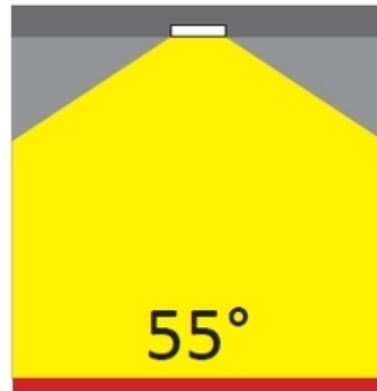

DIXIT RA11 RECESSED

A56032-

PROJECT	
TYPE	
SPECIFIER	
QUANTITY	
DATE	

RA 11 DIXIT LED SOFT 12W 1700 lm 3000K					R:100%		I.Max:1293 Cd/Klm			
H[m]	D[m]	Max lux	Med lux	Alpha=54°	H[m]	D[m]	Max lux	Med lux	Beta=54°	
1.00	1.02	1913	1003		1.00	1.02	1913	1003		
2.00	2.04	478	251		2.00	2.04	478	251		
3.00	3.06	213	111		3.00	3.06	213	111		
4.00	4.08	120	63		4.00	4.08	120	63		
5.00	5.10	77	40		5.00	5.10	77	40		

Dimming	DP	DV		
	Phase	0-10V		
Color Temperature	27K	30K	35K	K°
	2700K	3000K	3500K	

Order Example **K°**
L5XXXXXX-DV-30K
0-10V
3000K