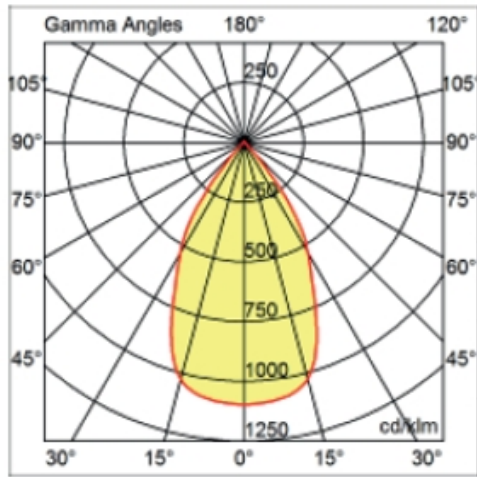

DIXIT RA11 RECESSED

A56028-

PROJECT	
TYPE	
SPECIFIER	
QUANTITY	
DATE	

	DP	DV		Order Example	K°
Dimming	Phase	0-10V		L5XXXXXX-DV-30K	
Color Temperature	27K	30K	35K	0-10V	3000K
	2700K	3000K	3500K		

A