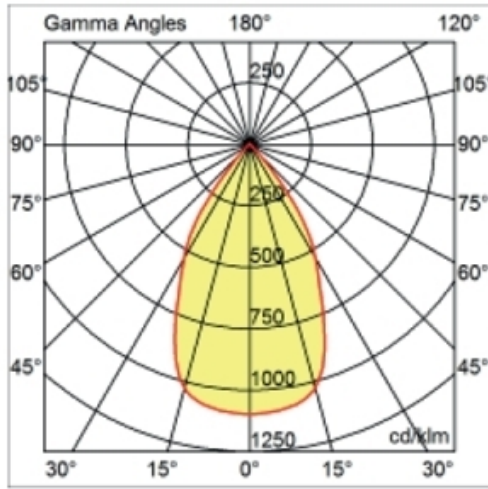

DIXIT RA11 RECESSED

A56032-

PROJECT	
TYPE	
SPECIFIER	
QUANTITY	
DATE	

RA 11 DIXIT LED SOFT 12W 1700 lm 3000K					R:100%		I.Max:1293 Cd/Klm			
H[m]	D[m]	Max lux	Med lux	Alpha=54°	H[m]	D[m]	Max lux	Med lux	Beta=54°	
1.00	1.02	1913	1003		1.00	1.02	1913	1003		
2.00	2.04	478	251		2.00	2.04	478	251		
3.00	3.06	213	111		3.00	3.06	213	111		
4.00	4.08	120	63		4.00	4.08	120	63		
5.00	5.10	77	40		5.00	5.10	77	40		

Dimming	DP	DV		
	Phase	0-10V		
Color Temperature	27K	30K	35K	K°
	2700K	3000K	3500K	

Order Example **K°**
L5XXXXXX-DV-30K
0-10V
3000K