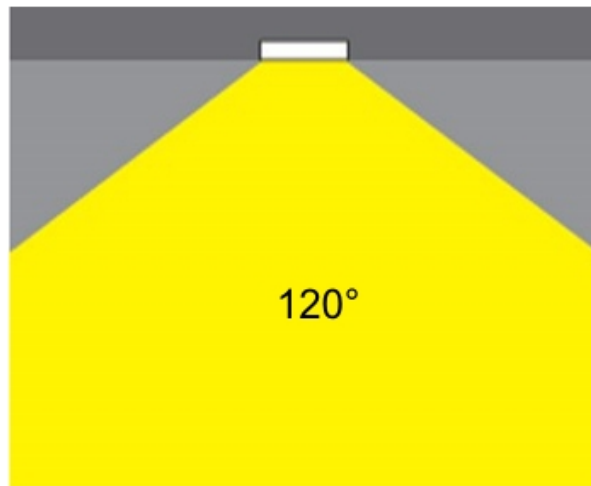

DIXIT RA7 RECESSED

E5612021

PROJECT
TYPE
SPECIFIER
QUANTITY
DATE

E