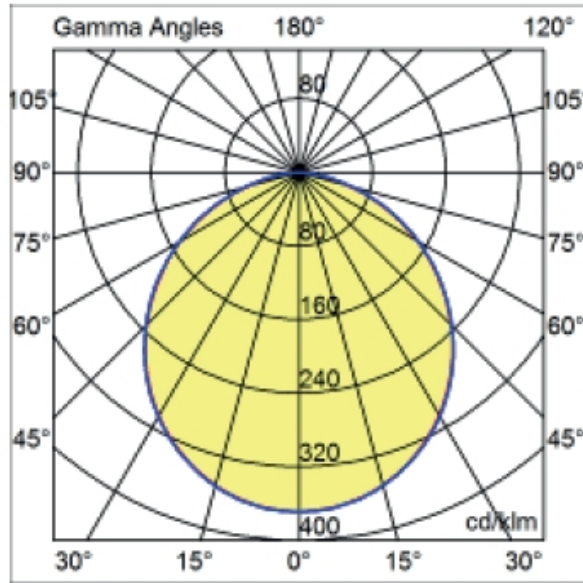

DIXIT RA7 RECESSED

E5612021

PROJECT
TYPE
SPECIFIER
QUANTITY
DATE

E