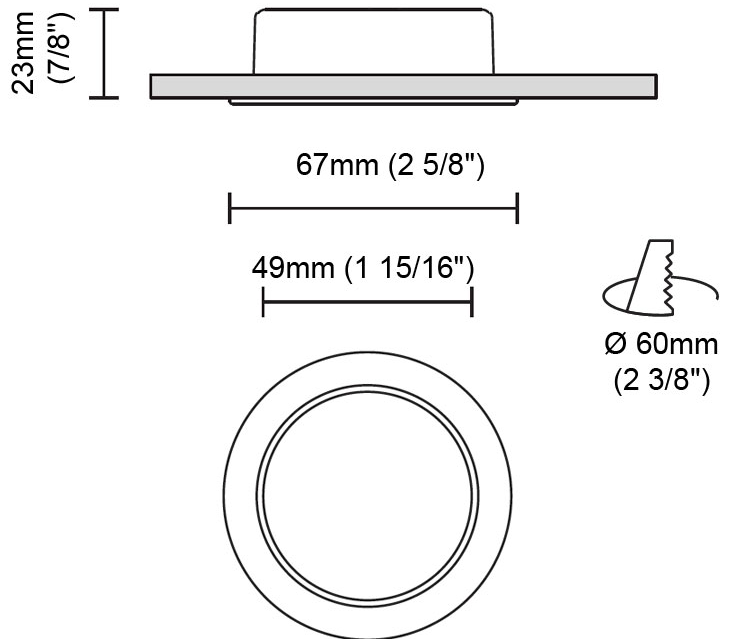

PROJECT	_____
TYPE	_____
SPECIFIER	_____
QUANTITY	_____
DATE	_____

DIXIT RA7 RECESSED

E5612021

base number

1. To build a product code in our configurator select the specify button on the base model # product page
2. To build a manual product code on this datasheet choose from the options listed below in blue font and add the suffix to the base model #

GENERAL

Series: Dixit
Subseries: Dixit RA7
Partner: Ivela
Division: Exterior
Installation: Recessed
Product Type: Downlight
Mounting Location: Ceiling
Light Distribution: Direct

PHYSICAL

Aperture Sizes - Downlights: 1"
Shape: Round
Diameter (mm): 67
Diameter (in): 2 5/8
Height (mm): 23
Height (in): 7/8
Min. Recessing Depth (mm): 30
Min. Recessing Depth (in): 1 3/16
Weight (kg): 0.1
Weight (lbs): 0.22
Diffuser: Opal Polycarbonate
Fixture Finish: MWH
Fixture Material: Aluminum Die Cast

ELECTRICAL

Lamp Type: LED
Total Output Wattage (W): 4.6
Dimming: Tri-Mode (Non-Dimming and Phase Dimming (120Vac only) and 0-10V Dimming)
Driver Included: No
Driver Location: Remote
Driver Type: Constant Current - Universal
Driver Class: Class 2
Input Voltage (V): 120 - 277
Constant Current (MA): 500

LED

Color Temperature (°K): 3000
Max. Delivered Lumen (lm): 378
CRI: >85 CRI
Lamp Life (hrs): 50000

OPTICAL

Optic°: 120

RATINGS AND CERTIFICATIONS

Certified By: Certified for North American Standards
IP rating: IP44
IK Rating: IK07