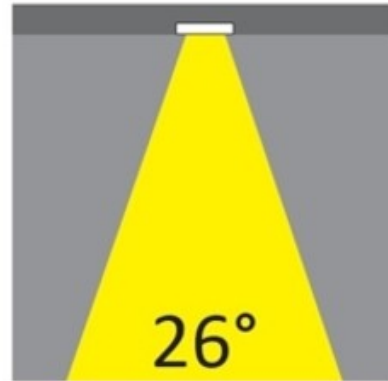

DIXIT RA8 RECESSED

E56103-

PROJECT	
TYPE	
SPECIFIER	
QUANTITY	
DATE	

26°

Dimming	DP	DV	Order Example	K°	
	Phase	0-10V			L5XXXXXX-DV-30K
Color Temperature	27K	30K	0-10V	K°	
	2700K	3000K			3000K

E