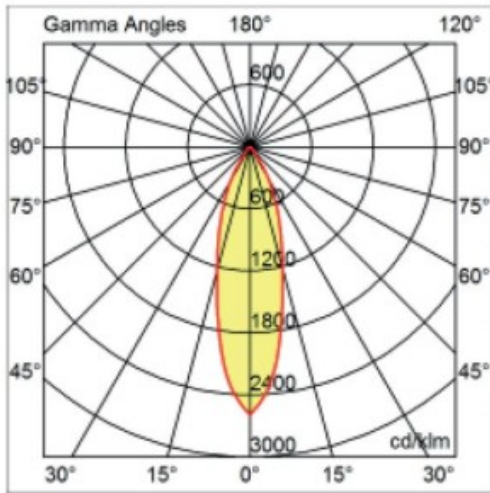

DIXIT RA8 RECESSED

E56103-

PROJECT	
TYPE	
SPECIFIER	
QUANTITY	
DATE	

26°

Dimming	DP	DV	Order Example	K°	
	Phase	0-10V			L5XXXXXX-DV-30K
Color Temperature	27K	30K	0-10V	K°	
	2700K	3000K			3000K

E