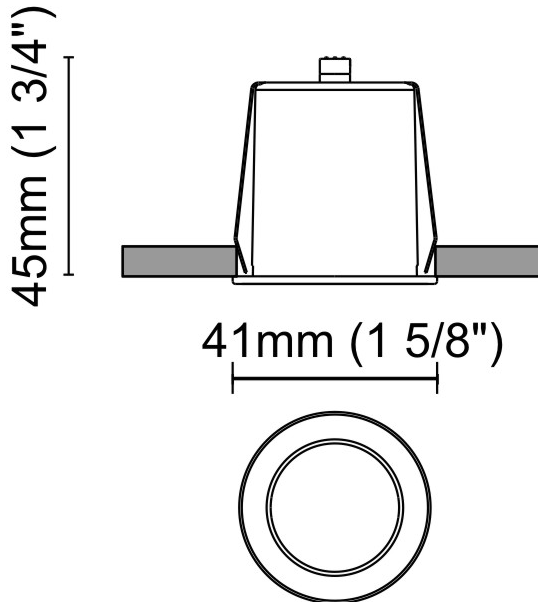

DIXIT RA4 RECESSED

E5604521

base number

1. To build a product code in our configurator select the specify button on the base model # product page
2. To build a manual product code on this datasheet choose from the options listed below in blue font and add the suffix to the base model #

GENERAL

Series: Dixit
Subseries: Dixit RA4
Brand: Ivela
Division: Exterior
Mounting Type: Recessed
Mounting Location: Ceiling
Subcategory: Downlight

PHYSICAL

Shape: Round
Diameter (mm): 41
Diameter (in): 1 5/8
Height (mm): 45
Height (in): 1 3/4
Min. Recessing Depth (mm): 55
Min. Recessing Depth (in): 2 3/16
Light Distribution: Direct
Weight (kg): 0.1
Weight (lbs): 0.22
Diffuser: Clear polycarbonate
Fixture Finish: MWH
Fixture Material: Aluminum Die Cast
Cut-out Measurements: 36mm / 1 7/16"

ELECTRICAL

Lamp Type: LED
Total Output Wattage (W): 4.6
Dimming: Non-Dimming / Phase Dimming (120Vac only) / 0-10V Dimming
Driver Included: No
Driver Location: Remote
Driver Type: Constant Current - 120 / 277Vac
Driver Class: Class 2
Input Voltage (V): 120 - 277
Constant Current (MA): 500

LED

Color Temperature (°K): 3000
Max. Delivered Lumen (lm): 320
Efficiency (%): 59.3
Lamp Life (hrs): 50000

OPTICAL

Optic°: 60

RATINGS AND CERTIFICATIONS

Certified By: Certified for North American Standards
IP rating: IP43
IK Rating: IK07

PROJECT	_____
TYPE	_____
SPECIFIER	_____
QUANTITY	_____
DATE	_____

36mm (1 7/16")