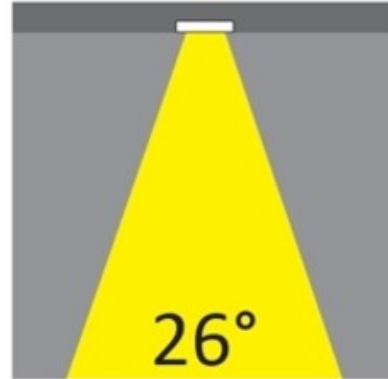

Dimming	DP	DV	Order Example K°	
	Phase	0-10V		L5XXXXXX-DV-30K
Color Temperature	27K	30K	K°	
	2700K	3000K		0-10V
			3000K	

E