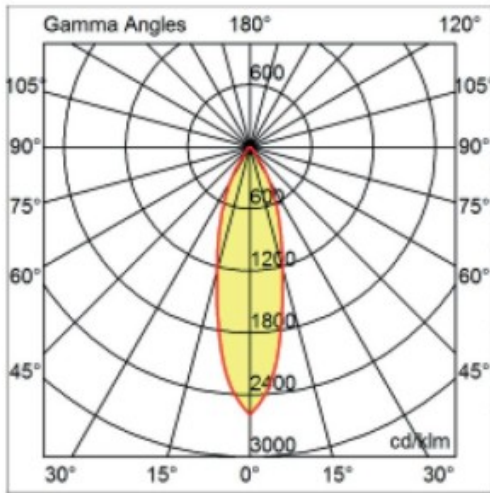

DIXIT RA8 RECESSED

E56097-

PROJECT	
TYPE	
SPECIFIER	
QUANTITY	
DATE	

26°