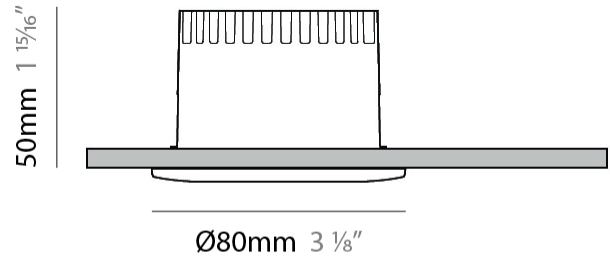

GENERAL

Series: Dixit
 Subseries: Dixit RA4
 Brand: Ivela
 Division: Exterior
 Mounting Type: Recessed
 Mounting Location: Ceiling
 Subcategory: Downlight

PHYSICAL

Shape: Round
 Diameter (mm): 41
 Diameter (in): 1 5/8
 Height (mm): 45
 Height (in): 1 3/4
 Min. Recessing Depth (mm): 55
 Min. Recessing Depth (in): 2 3/16
 Light Distribution: Direct
 Weight (kg): 0.1
 Weight (lbs): 0.22
 Diffuser: Clear polycarbonate
 Fixture Finish: MWH
 Fixture Material: Aluminum Die Cast
 Cut-out Measurements: 36mm / 1 7/16"

GENERAL

Series: Dixit
 Subseries: Dixit RA8
 Brand: Ivela
 Division: Exterior
 Mounting Type: Recessed
 Mounting Location: Ceiling
 Subcategory: Downlight

PHYSICAL

Shape: Round
 Diameter (mm): 80
 Diameter (in): 3 1/8
 Height (mm): 50
 Height (in): 1 15/16
 Min. Recessing Depth (mm): 90
 Min. Recessing Depth (in): 3 9/16
 Light Distribution: Direct
 Weight (kg): 0.4
 Weight (lbs): 8.81
 Diffuser: Clear Polycarbonate
 Fixture Finish: MWH
 Fixture Material: Aluminum Die Cast
 Cut-out Measurements: 70mm / 2 3/4"

OPTICAL

Optic°: 26
 Beam Angle: Symmetric
 Adjustability: Fixed
 Upon Request: Optics 45° (mirror metallized) / 65° (white)

RATINGS AND CERTIFICATIONS

Certified By: CSA Certified to UL and CSA Standards
 IP rating: IP65
 IK Rating: IK08

GENERAL

Series: Dixit
Subseries: Dixit RA8
Brand: Ivela
Division: Exterior
Mounting Type: Recessed
Mounting Location: Ceiling
Subcategory: Downlight

PHYSICAL

Shape: Round
Diameter (mm): 80
Diameter (in): 3 1/8
Height (mm): 81
Height (in): 3 3/16
Min. Recessing Depth (mm): 121
Min. Recessing Depth (in): 4 3/4
Light Distribution: Direct
Weight (kg): 0.4
Weight (lbs): 0.88
Diffuser: Clear Polycarbonate
Fixture Finish: MWH
Fixture Material: Aluminum Die Cast
Cut-out Measurements: 70mm / 2 3/4"