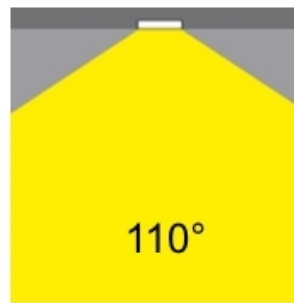

DIXIT RA16 RECESSED

A56102-

PROJECT	
TYPE	
SPECIFIER	
QUANTITY	
DATE	

RA 16 LED 18W 2400 lm					R:100%				I.Max:350 Cd/Klm				
H[m]	D[m]	Max lux	Med lux	Alpha=112°	H[m]	D[m]	Max lux	Med lux	Beta=113°	H[m]	D[m]	Max lux	Med lux
1.00	2.99	604	145		1.00	3.07	604	145		1.00	3.07	604	145
2.00	5.98	151	36		2.00	6.13	151	36		2.00	6.13	151	36
3.00	8.96	67	16		3.00	9.20	67	16		3.00	9.20	67	16
4.00	11.95	38	9		4.00	12.26	38	9		4.00	12.26	38	9
5.00	14.94	24	6		5.00	15.33	24	6		5.00	15.33	24	6

Dimming	DP	DV		
	Phase	0-10V		
Color Temperature	27K	30K	35K	40K
	2700K	3000K	3500K	4000K

Order Example **K°**

L5XXXXXX-DV-30K

0-10V

3000K