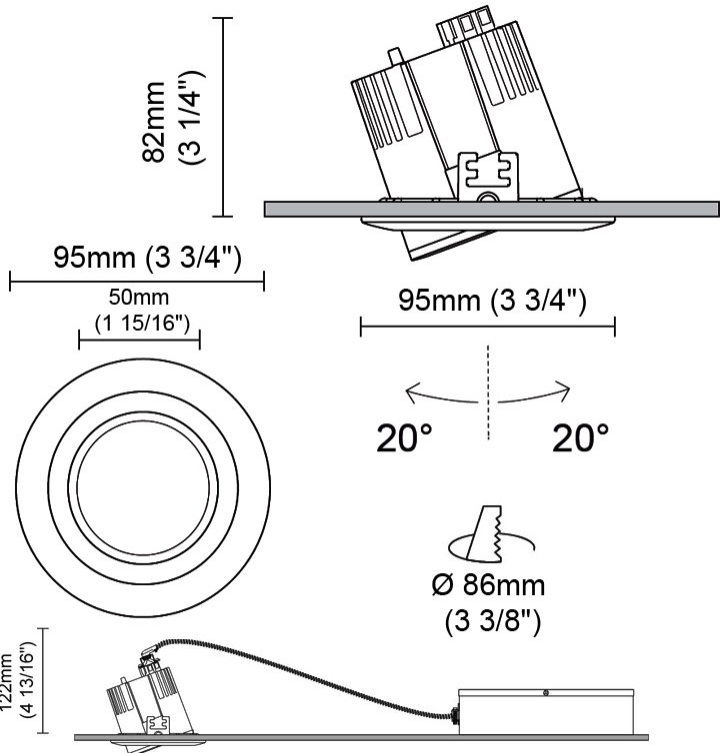

GENERAL

Series: Dixit
Brand: Ivela
Division: Architectural
Mounting Type: Recessed
Mounting Location: Ceiling
Subcategory: Downlight

PHYSICAL

Shape: Round
Diameter (mm): 95
Diameter (in): 3 ³/₄
Depth (mm): 82
Depth (in): 3 ¹/₄
Min. Recessing Depth (mm): 122
Min. Recessing Depth (in): 4 ¹³/₁₆
Light Distribution: Adjustable / Direct
Weight (kg): 0.4
Weight (lbs): 0.88
Cut-out Measurements: 86mm / 3 3/8

GENERAL

Series: Dixit
 Subseries: Dixit RA11
 Brand: Ivela
 Division: Architectural
 Mounting Type: Recessed
 Mounting Location: Ceiling
 Subcategory: Downlight

PHYSICAL

Shape: Round
 Diameter (mm): 125
 Diameter (in): 4 ¹⁵/₁₆
 Height (mm): 79
 Height (in): 3 ¹/₈
 Min. Recessing Depth (mm): 119
 Min. Recessing Depth (in): 4 ¹¹/₁₆
 Light Distribution: Direct
 Weight (kg): 0.6
 Weight (lbs): 1.32
 Diffuser: Clear Polycarbonate
 Fixture Finish: MWH
 Fixture Material: Aluminum Die Cast
 Cut-out Measurements: 116mm / 4 9/16"

GENERAL

Series: Dixit
 Subseries: Dixit RA8
 Brand: Ivela
 Division: Architectural
 Mounting Type: Recessed
 Mounting Location: Ceiling
 Subcategory: Downlight

PHYSICAL

Shape: Round
 Diameter (mm): 95
 Diameter (in): 3 3/4
 Height (mm): 82
 Height (in): 3 1/4
 Min. Recessing Depth (mm): 122
 Min. Recessing Depth (in): 4 13/16
 Light Distribution: Adjustable / Direct
 Weight (kg): 0.4
 Weight (lbs): 0.88
 Diffuser: Clear Polycarbonate
 Fixture Finish: MWH
 Fixture Material: Aluminum Die Cast
 Cut-out Measurements: 86mm / 3 3/8"

Optic°: 26
 Beam Angle: Symmetric
 Adjustability: Tilt ±20°
 Upon Request: Optic 45° (mirror-metallized) / 65° (white)

RATINGS AND CERTIFICATIONS

Certified By: Certified for North American Standards
 IP rating: IP20
 IK Rating: IK08
 Glare Rating: ≤ 19