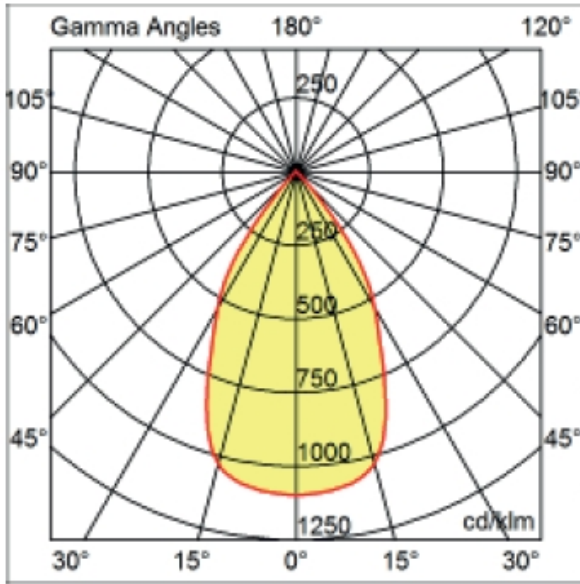

DIXIT RA11 RECESSED

A56024-

PROJECT	
TYPE	
SPECIFIER	
QUANTITY	
DATE	

	DP	DV		
Dimming	Phase	0-10V		
Color Temperature	27K	30K	35K	40K
	2700K	3000K	3500K	4000K

Order Example **K°**
L5XXXXXX-DV-30K
0-10V
3000K