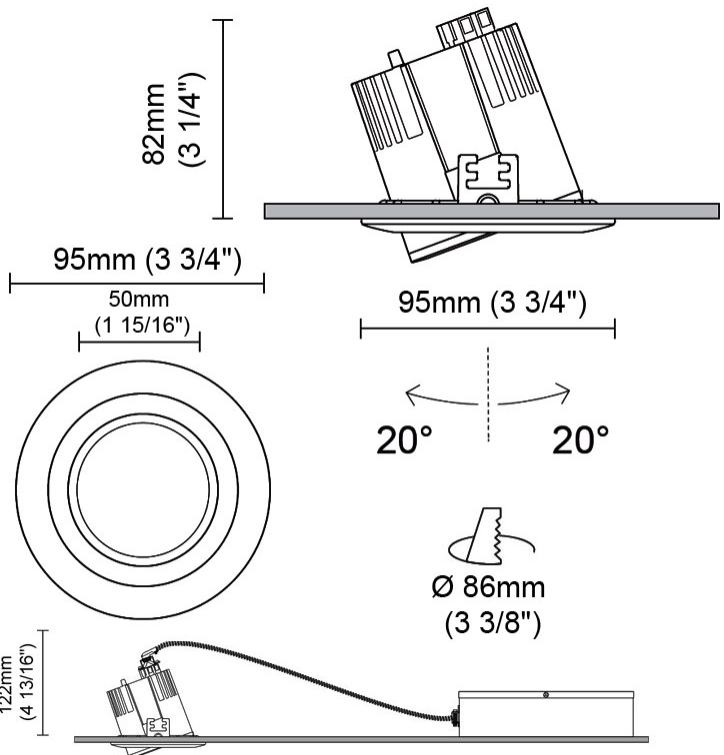

GENERAL

Series: Dixit
Subseries: Dixit RA8
Brand: Ivela
Division: Architectural
Mounting Type: Recessed
Mounting Location: Ceiling
Subcategory: Downlight

PHYSICAL

Shape: Round
Diameter (mm): 95
Diameter (in): 3 3/4
Height (mm): 82
Height (in): 3 1/4
Min. Recessing Depth (mm): 122
Min. Recessing Depth (in): 4 13/16
Light Distribution: Adjustable / Direct
Weight (kg): 0.4
Weight (lbs): 0.88
Diffuser: Clear Polycarbonate
Fixture Finish: MWH
Fixture Material: Aluminum Die Cast
Cut-out Measurements: 86mm / 3 3/8"

ELECTRICAL

Lamp Type: LED
Total Output Wattage (W): 9 / 12
Dimming: Tri-Mode (Non-Dimming and Phase Dimming (120Vac only) and 0-10V Dimming)
Driver Included: No
Driver Location: Recessed Housing
Driver Type: Constant Current - Universal
Driver Class: Class 2
Input Voltage (V): 120 - 277
Constant Current (MA): 250 / 350

LED

Number of LEDs: 1
Color Temperature (°K): 2700 / 3000 / 4000
Max. Delivered Lumen (lm): 1096 / 1447
CRI: >80 CRI
Efficiency (%): 87.7
Lamp Life (hrs): 50000
Upon Request: 3500K upon request

OPTICAL

Optic°: 26
Beam Angle: Symmetric
Adjustability: Tilt ±20°
Upon Request: Optic 45° (mirror-metallized) / 65° (white)

RATINGS AND CERTIFICATIONS

Certified By: Certified for North American Standards
IP rating: IP20
IK Rating: IK08
Glare Rating: ≤ 19