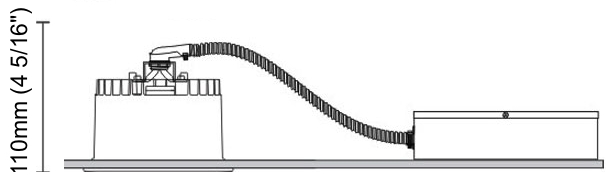

GENERAL

Series: Dixit
Subseries: Dixit RA11
Brand: Ivela
Division: Architectural
Mounting Type: Recessed
Mounting Location: Ceiling
Subcategory: Downlight

PHYSICAL

Shape: Round
Diameter (mm): 110
Diameter (in): 4 ⁵/₁₆
Height (mm): 70
Height (in): 2 ⁷/₁₆
Min. Recessing Depth (mm): 110
Min. Recessing Depth (in): 4 ¹⁵/₁₆
Light Distribution: Direct
Weight (kg): 0.6
Weight (lbs): 1.32
Diffuser: Clear Polycarbonate
Fixture Finish: MWH
Fixture Material: Aluminum Die Cast
Cut-out Measurements: 100mm / 3 15/16"

ELECTRICAL

Lamp Type: LED
Total Output Wattage (W): 12 / 18 / 26
Dimming: Tri-Mode (Non-Dimming and Phase Dimming (120Vac only) and 0-10V Dimming)
Driver Included: No
Driver Location: Recessed Housing
Driver Type: Constant Current - Universal
Driver Class: Class 2
Input Voltage (V): 120 - 277
Constant Current (MA): 350 / 500 / 700

LED

Number of LEDs: 1
Color Temperature (°K): 2700 / 3000 / 4000
Max. Delivered Lumen (lm): 1513 / 2092 / 2759
CRI: >85 CRI
Efficiency (%): 89
Lamp Life (hrs): 50000
Upon Request: 3500K upon request

OPTICAL

Optic°: 55
Adjustability: Fixed
Upon Request: Optic 18° or 30° (mirror-metallized) / 70° (white)

RATINGS AND CERTIFICATIONS

Certified By: Certified for North American Standards
IP rating: IP43
IK Rating: IK08
Glare Rating: ≤ 19