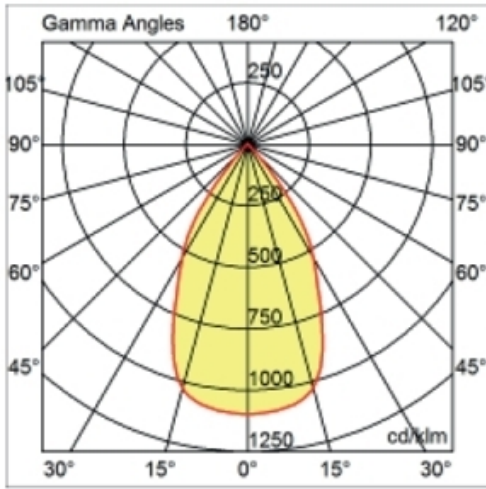

DIXIT RA11 RECESSED

A56020-

PROJECT	
TYPE	
SPECIFIER	
QUANTITY	
DATE	

RA 11 DIXIT LED 12W 1700LM 3000K				R:100%		I.Max:1096 Cd/Klm					
H[m]	D[m]	Max lux	Med lux	Alpha=55°		H[m]	D[m]	Max lux	Med lux	Beta=55°	
1.00	1.13	1658	898			1.00	1.13	1658	898		
2.00	2.26	415	224			2.00	2.26	415	224		
3.00	3.38	184	100			3.00	3.38	184	100		
4.00	4.51	104	56			4.00	4.51	104	56		
5.00	5.64	66	36			5.00	5.64	66	36		

	DP	DV	
Dimming	Phase	0-10V	
Color Temperature	27K 30K 35K 40K	2700K 3000K 3500K 4000K	K°

Order Example **L5XXXXXX-DV-30K**

0-10V 3000K