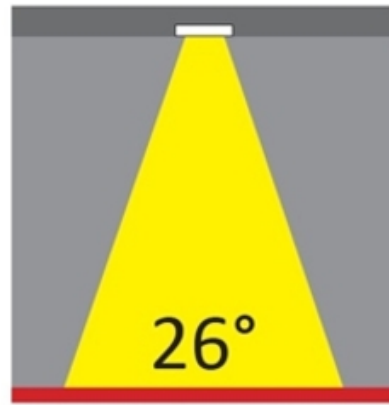

DIXIT RA8 RECESSED

A56069-

PROJECT	
TYPE	
SPECIFIER	
QUANTITY	
DATE	

	DP	DV	
Dimming	Phase	0-10V	
Color Temperature	27K 2700K	30K 3000K	35K 3500K 40K 4000K
			K°

Order Example **K°**
L5XXXXXX-DV-30K
0-10V 3000K