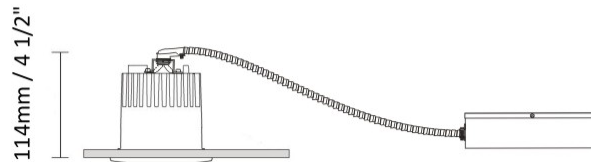

Ø 70mm (2 3/4")