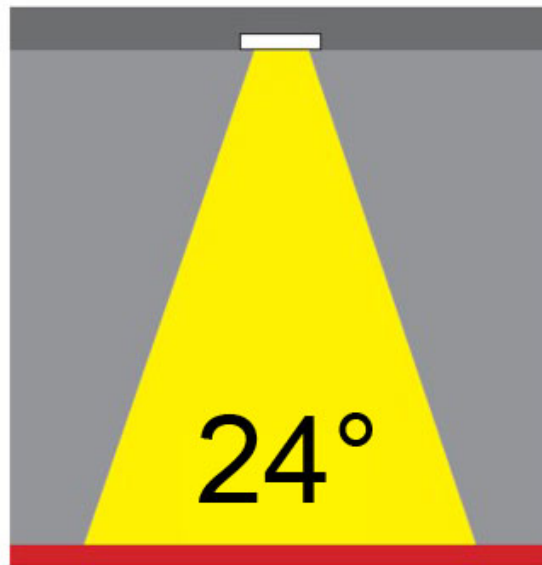

DIXIT RA8 RECESSED

A56057-

PROJECT	
TYPE	
SPECIFIER	
QUANTITY	
DATE	

	DP	DV		Order Example		K°
Dimming	Phase	0-10V		L5XXXXXX-DV-30K		
Color Temperature	27K	30K	35K	40K		K°
	2700K	3000K	3500K	4000K	0-10V	3000K