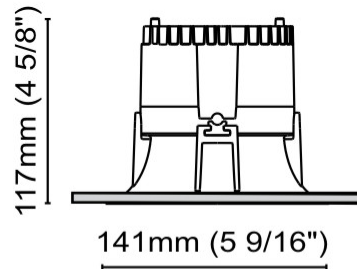

GENERAL

Series: Dixit
Subseries: Dixit RA11
Brand: Ivela
Division: Architectural
Mounting Type: Recessed
Mounting Location: Ceiling
Subcategory: Downlight

PHYSICAL

Shape: Round
Diameter (mm): 141
Diameter (in): 5 9/16
Height (mm): 117
Height (in): 4 5/8
Min. Recessing Depth (mm): 157
Min. Recessing Depth (in): 6 3/16
Light Distribution: Direct
Weight (kg): 0.7
Weight (lbs): 1.54
Diffuser: Clear Polycarbonate
Fixture Finish: MWH
Fixture Material: Aluminum Die Cast
Cut-out Measurements: 126mm / 4 15/16"

ELECTRICAL

Lamp Type: LED
Total Output Wattage (W): 12 / 18 / 26
Dimming: Tri-Mode (Non-Dimming and Phase Dimming (120Vac only) and 0-10V Dimming)
Driver Included: No
Driver Location: Recessed Housing
Driver Type: Constant Current - Universal
Driver Class: Class 2
Input Voltage (V): 120 - 277
Constant Current (MA): 350 / 500 / 700

LED

Number of LEDs: 1
Color Temperature (°K): 2700 / 3000
Max. Delivered Lumen (lm): 1513 / 2092
CRI: >85 CRI
Efficiency (%): 89
Lamp Life (hrs): 50000
Upon Request: 3500K upon request

OPTICAL

Optic°: 55
Adjustability: Fixed
Upon Request: Optic 12° or 30° (mirror-metallized) / 70° (white)

RATINGS AND CERTIFICATIONS

Certified By: CSA Certified to UL and CSA Standards
IP Rating: IP43
IK Rating: IK08
Glare Rating: ≤ 19

141mm (5 9/16")