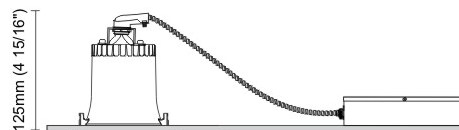

DIXIT RA8 RECESSED

A56077-

base number _____
Color _____
Temperature _____

1. To build a product code in our configurator select the specify button on the base model # product page
2. To build a manual product code on this datasheet choose from the options listed below in blue font and add the suffix to the base model #

GENERAL

Series: Dixit _____
Subseries: Dixit RA8 _____
Brand: Ivela _____
Division: Architectural _____
Mounting Type: Recessed _____
Mounting Location: Ceiling _____
Subcategory: Downlight _____

PHYSICAL

Shape: Round _____
Diameter (mm): 103 _____
Diameter (in): 4 1/16 _____
Height (mm): 85 _____
Height (in): 3 3/8 _____
Min. Recessing Depth (mm): 125 _____
Min. Recessing Depth (in): 4 15/16 _____
Light Distribution: Direct _____
Weight (kg): 0.3 _____
Weight (lbs): 0.66 _____
Diffuser: Clear Polycarbonate _____
Fixture Finish: MWH _____
Fixture Material: Aluminum Die Cast _____
Cut-out Measurements: 96mm / 3 3/4" _____

ELECTRICAL

Lamp Type: LED _____
Total Output Wattage (W): 9 / 12 _____
Dimming: Tri-Mode (Non-Dimming and Phase Dimming (120Vac only) and 0-10V Dimming) _____
Driver Included: No _____
Driver Location: Recessed Housing _____
Driver Type: Constant Current - Universal _____
Driver Class: Class 2 _____
Input Voltage (V): 120 - 277 _____
Constant Current (MA): 250 / 350 _____

LED

Number of LEDs: 1 _____
Color Temperature (°K): 2700 / 3000 _____
Max. Delivered Lumen (lm): 1096 / 1447 _____
CRI: >90 CRI _____
Efficiency (%): 73 _____
Lamp Life (hrs): 50000 _____
Upon Request: 3500K upon request _____

OPTICAL

Optic°: 26 _____
Adjustability: Fixed _____

RATINGS AND CERTIFICATIONS

Certified By: Certified for North American Standards _____
IP rating: IP43 _____

103mm (4 1/16")

103mm (4 1/16")

Ø96mm
(3 3/4")