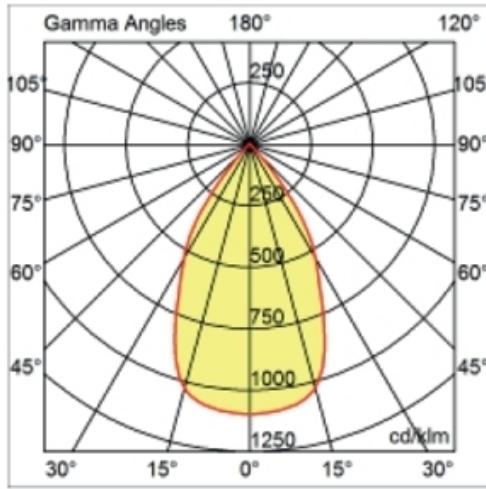

DIXIT RA11 RECESSED

A56020-

PROJECT	
TYPE	
SPECIFIER	
QUANTITY	
DATE	

RA 11 DIXIT LED 12W 1700LM 3000K				R:100%				I.Max:1096 Cd/Klm					
H[m]	D[m]	Max lux	Med lux	Alpha=55°	H[m]	D[m]	Max lux	Med lux	Beta=55°	H[m]	D[m]	Max lux	Med lux
1.00	1.13	1658	898		1.00	1.13	1658	898		1.00	1.13	1658	898
2.00	2.26	415	224		2.00	2.26	415	224		2.00	2.26	415	224
3.00	3.38	184	100		3.00	3.38	184	100		3.00	3.38	184	100
4.00	4.51	104	56		4.00	4.51	104	56		4.00	4.51	104	56
5.00	5.64	66	36		5.00	5.64	66	36		5.00	5.64	66	36

	DP	DV	
Dimming	Phase	0-10V	
Color Temperature	27K 30K 35K 40K	2700K 3000K 3500K 4000K	K°

Order Example **L5XXXXXX-DV-30K**

0-10V **3000K**