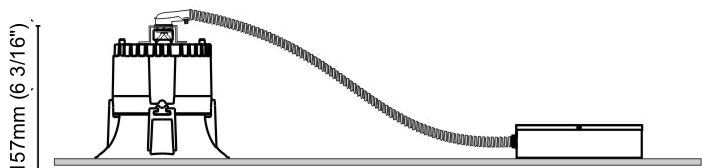

126mm (4 15/16")