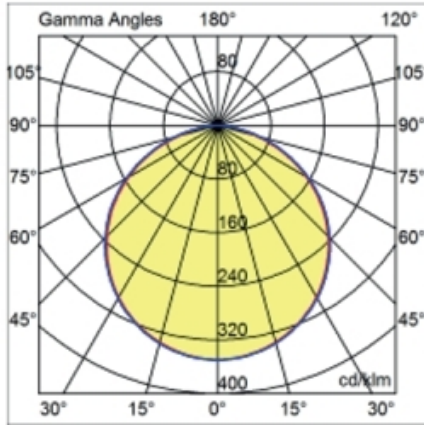

DIXIT RA16 RECESSED

A56102-

PROJECT	
TYPE	
SPECIFIER	
QUANTITY	
DATE	

RA 16 LED 18W 2400 lm					R:100%				I.Max:350 Cd/Klm				
H[m]	D[m]	Max lux	Med lux	Alpha=112°	H[m]	D[m]	Max lux	Med lux	Beta=113°	H[m]	D[m]	Max lux	Med lux
1.00	2.99	604	145		1.00	3.07	604	145		1.00	3.07	604	145
2.00	5.98	151	36		2.00	6.13	151	36		2.00	6.13	151	36
3.00	8.96	67	16		3.00	9.20	67	16		3.00	9.20	67	16
4.00	11.95	38	9		4.00	12.26	38	9		4.00	12.26	38	9
5.00	14.94	24	6		5.00	15.33	24	6		5.00	15.33	24	6

Dimming	DP	DV		
	Phase	0-10V		
Color Temperature	27K	30K	35K	40K
	2700K	3000K	3500K	4000K

Order Example **K°**

L5XXXXXX-DV-30K

0-10V **3000K**