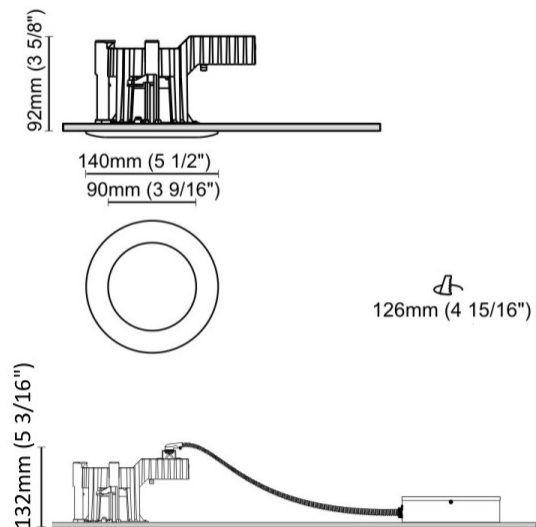

GENERAL

Series: Dixit
Subseries: Dixit RA14
Brand: Ivela
Division: Architectural
Mounting Type: Recessed
Mounting Location: Ceiling
Subcategory: Downlight

PHYSICAL

Shape: Round
Diameter (mm): 140
Diameter (in): 5 1/2
Height (mm): 92
Height (in): 3 5/8
Min. Recessing Depth (mm): 132
Min. Recessing Depth (in): 5 3/16
Light Distribution: Direct
Weight (kg): 0.7
Weight (lbs): 1.54
Diffuser: Clear Polycarbonate
Fixture Finish: MWH
Fixture Material: Aluminum Die Cast
Cut-out Measurements: 126mm / 4 15/16"

ELECTRICAL

Lamp Type: LED
Total Output Wattage (W): 26 / 33 / 38
Dimming: Tri-Mode (Non-Dimming and Phase Dimming (120Vac only) and 0-10V Dimming)
Driver Included: No
Driver Location: Recessed Housing
Driver Type: Constant Current - Universal
Driver Class: Class 2
Input Voltage (V): 120 - 277
Constant Current (MA): 700 / 900 / 1050

LED

Number of LEDs: 1
Color Temperature (°K): 2700 / 3000 / 4000
Max. Delivered Lumen (lm): 2924 - 3100 / 3655 - 3748 / 4214 - 4300
CRI: >85 CRI
Efficiency (%): 86
Lamp Life (hrs): 50000
Upon Request: 3500K

OPTICAL

Optic°: 60
Beam Angle: Symmetric
Adjustability: Fixed

RATINGS AND CERTIFICATIONS

Certified By: CSA Certified to UL and CSA Standards
IP Rating: IP44
IK Rating: IK08