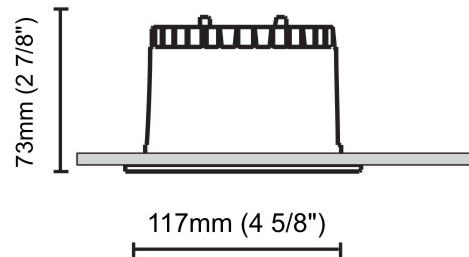

GENERAL

Series: Dixit
Subseries: Dixit RA11
Brand: Ivela
Division: Architectural
Mounting Type: Recessed
Mounting Location: Ceiling
Subcategory: Downlight

PHYSICAL

Shape: Square
Length (mm): 117
Length (in): 4 5/8
Width (mm): 117
Width (in): 4 5/8
Height (mm): 73
Height (in): 2 7/8
Min. Recessing Depth (mm): 113
Min. Recessing Depth (in): 4 1/2
Light Distribution: Direct
Weight (kg): 0.7
Weight (lbs): 1.54
Diffuser: Clear Polycarbonate
Fixture Finish: MWH
Fixture Material: Aluminum Die Cast
Cut-out Measurements: 100mm / 3 15/16"

ELECTRICAL

Lamp Type: LED
Total Output Wattage (W): 12 / 18 / 26
Dimming: Tri-Mode (Non-Dimming and Phase Dimming (120Vac only) and 0-10V Dimming)
Driver Included: No
Driver Location: Recessed Housing
Driver Type: Constant Current - Universal
Driver Class: Class 2
Input Voltage (V): 120 - 277
Constant Current (MA): 350 / 500 / 700

LED

Number of LEDs: 1
Color Temperature (°K): 2700 / 3000 / 4000
Max. Delivered Lumen (lm): 1513 - 1602 / 2092 - 2180 / 2759 - 2848
CRI: >85 CRI
Efficiency (%): 89
Lamp Life (hrs): 50000
Upon Request: 3500K upon request

OPTICAL

Optic°: 55
Adjustability: Fixed
Upon Request: Optic 12° or 30° (mirror-metallized) / 70° (white)

RATINGS AND CERTIFICATIONS

Certified By: Certified for North American Standards
IP rating: IP43
IK Rating: IK08
Glare Rating: ≤ 19