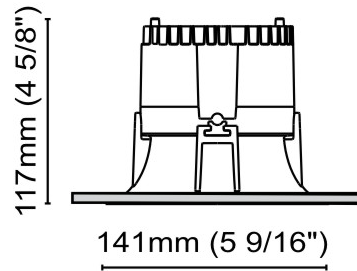

GENERAL

Series: Dixit
Subseries: Dixit RA11
Brand: Ivela
Division: Architectural
Mounting Type: Recessed
Mounting Location: Ceiling
Subcategory: Downlight

PHYSICAL

Shape: Round
Diameter (mm): 141
Diameter (in): 5 9/16
Height (mm): 117
Height (in): 4 5/8
Min. Recessing Depth (mm): 157
Min. Recessing Depth (in): 6 3/16
Light Distribution: Direct
Weight (kg): 0.7
Weight (lbs): 1.54
Diffuser: Clear Polycarbonate
Fixture Finish: MWH
Fixture Material: Aluminum Die Cast
Cut-out Measurements: 126mm / 4 15/16"

ELECTRICAL

Lamp Type: LED
Total Output Wattage (W): 12 / 18 / 26
Dimming: Tri-Mode (Non-Dimming and Phase Dimming (120Vac only) and 0-10V Dimming)
Driver Included: No
Driver Location: Recessed Housing
Driver Type: Constant Current - Universal
Driver Class: Class 2
Input Voltage (V): 120 - 277
Constant Current (MA): 350 / 500 / 700

LED

Number of LEDs: 1
Color Temperature (°K): 2700 / 3000
Max. Delivered Lumen (lm): 1513 / 2092
CRI: >85 CRI
Efficiency (%): 89
Lamp Life (hrs): 50000
Upon Request: 3500K upon request

OPTICAL

Optic°: 55
Adjustability: Fixed
Upon Request: Optic 12° or 30° (mirror-metallized) / 70° (white)

RATINGS AND CERTIFICATIONS

Certified By: CSA Certified to UL and CSA Standards
IP Rating: IP43
IK Rating: IK08
Glare Rating: ≤ 19

141mm (5 9/16")