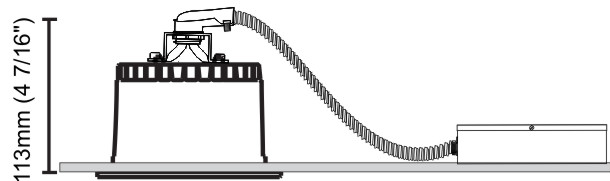

Ø100mm (3 15/16")