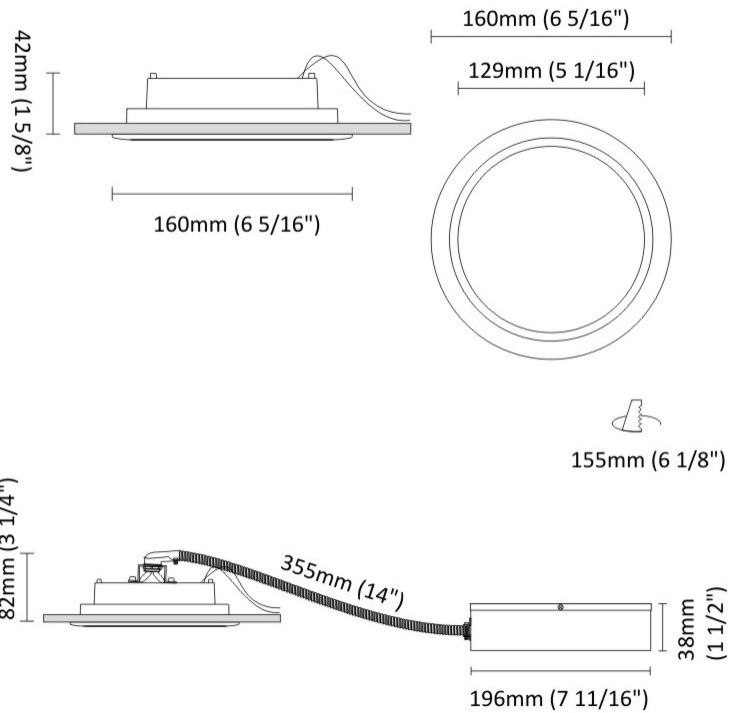

1. To build a product code in our configurator select the specify button on the base model # product page
2. To build a manual product code on this datasheet choose from the options listed below in blue font and add the suffix to the base model #

GENERAL

Series: Dixit
Subseries: Dixit RA16
Brand: Ivela
Division: Architectural
Mounting Type: Recessed
Mounting Location: Ceiling
Subcategory: Downlight

PHYSICAL

Shape: Round
Diameter (mm): 160
Diameter (in): 6 5/16
Height (mm): 42
Height (in): 1 5/8
Min. Recessing Depth (mm): 82
Min. Recessing Depth (in): 3 1/4
Light Distribution: Direct
Weight (kg): 0.7
Weight (lbs): 15.43
Diffuser: Polycarbonate - Opal
Fixture Finish: MWH
Fixture Material: Aluminum Die Cast
Cut-out Measurements: 155mm / 6 1/8"

ELECTRICAL

Lamp Type: LED
Total Output Wattage (W): 18
Dimming: Tri-Mode (Non-Dimming and Phase Dimming (120Vac only) and 0-10V Dimming)
Driver Included: No
Driver Location: Recessed Housing
Driver Type: Constant Current - Universal
Driver Class: Class 2
Input Voltage (V): 120 - 277
Constant Current (MA): 500

LED

Number of LEDs: 1
Color Temperature (°K): 2700 / 3000 / 3500 / 4000
Max. Delivered Lumen (lm): 1745 / 1781
CRI: >85 CRI
Efficiency (%): 72.7
Lamp Life (hrs): 50000

OPTICAL

Optic°: 110
Beam Angle: Symmetric
Adjustability: Fixed

RATINGS AND CERTIFICATIONS

Certified By: Certified for North American Standards
IP rating: IP44
IK Rating: IK07