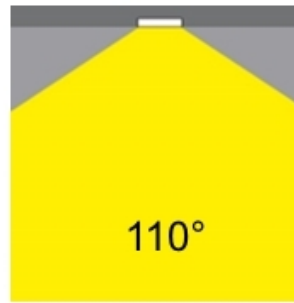

DIXIT RA16 RECESSED

A56102-

PROJECT	
TYPE	
SPECIFIER	
QUANTITY	
DATE	

RA 16 LED 18W 2400 lm					R:100%				I.Max:350 Cd/Klm				
H[m]	D[m]	Max lux	Med lux	Alpha=112°	H[m]	D[m]	Max lux	Med lux	Beta=113°	H[m]	D[m]	Max lux	Med lux
1.00	2.99	604	145		1.00	3.07	604	145		1.00	3.07	604	145
2.00	5.98	151	36		2.00	6.13	151	36		2.00	6.13	151	36
3.00	8.96	67	16		3.00	9.20	67	16		3.00	9.20	67	16
4.00	11.95	38	9		4.00	12.26	38	9		4.00	12.26	38	9
5.00	14.94	24	6		5.00	15.33	24	6		5.00	15.33	24	6

Dimming	DP	DV		
	Phase	0-10V		
Color Temperature	27K	30K	35K	40K
	2700K	3000K	3500K	4000K

Order Example **K°**

L5XXXXXX-DV-30K

0-10V **3000K**