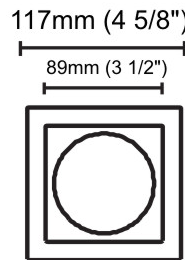

GENERAL

Series: Dixit
Subseries: Dixit RA11
Brand: Ivela
Division: Architectural
Mounting Type: Recessed
Mounting Location: Ceiling
Subcategory: Downlight

PHYSICAL

Shape: Square
Length (mm): 117
Length (in): 4 5/8
Width (mm): 117
Width (in): 4 5/8
Height (mm): 73
Height (in): 2 7/8
Min. Recessing Depth (mm): 113
Min. Recessing Depth (in): 4 1/2
Light Distribution: Direct
Weight (kg): 0.7
Weight (lbs): 1.54
Diffuser: Clear Polycarbonate
Fixture Finish: MWH
Fixture Material: Aluminum Die Cast
Cut-out Measurements: 100mm / 3 15/16"

ELECTRICAL

Lamp Type: LED
Total Output Wattage (W): 12 / 18 / 26
Dimming: Tri-Mode (Non-Dimming and Phase Dimming (120Vac only) and 0-10V Dimming)
Driver Included: No
Driver Location: Recessed Housing
Driver Type: Constant Current - Universal
Driver Class: Class 2
Input Voltage (V): 120 - 277
Constant Current (MA): 350 / 500 / 700

LED

Number of LEDs: 1
Color Temperature (°K): 2700 / 3000 / 4000
Max. Delivered Lumen (lm): 1513 - 1602 / 2092 - 2180 / 2759 - 2848
CRI: >85 CRI
Efficiency (%): 89
Lamp Life (hrs): 50000
Upon Request: 3500K upon request

OPTICAL

Optic°: 55
Adjustability: Fixed
Upon Request: Optic 12° or 30° (mirror-metallized) / 70° (white)

RATINGS AND CERTIFICATIONS

Certified By: Certified for North American Standards
IP rating: IP43
IK Rating: IK08
Glare Rating: ≤ 19