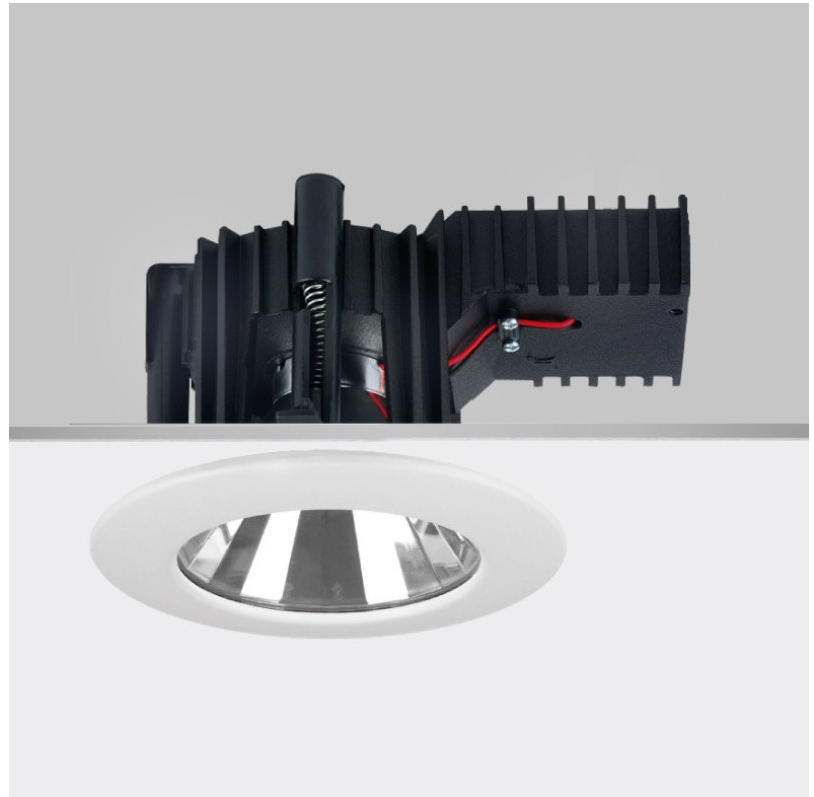

GENERAL

Series: Dixit
Subseries: Dixit RA14
Brand: Ivela
Division: Architectural
Mounting Type: Recessed
Mounting Location: Ceiling
Subcategory: Downlight

PHYSICAL

Shape: Round
Diameter (mm): 140
Diameter (in): 5 1/2
Height (mm): 92
Height (in): 3 5/8
Min. Recessing Depth (mm): 132
Min. Recessing Depth (in): 5 3/16
Light Distribution: Direct
Weight (kg): 0.7
Weight (lbs): 1.54
Diffuser: Clear Polycarbonate
Fixture Finish: MWH
Fixture Material: Aluminum Die Cast
Cut-out Measurements: 126mm / 4 15/16"

ELECTRICAL

Lamp Type: LED
Total Output Wattage (W): 26 / 33 / 38
Dimming: Tri-Mode (Non-Dimming and Phase Dimming (120Vac only) and 0-10V Dimming)
Driver Included: No
Driver Location: Recessed Housing
Driver Type: Constant Current - Universal
Driver Class: Class 2
Input Voltage (V): 120 - 277
Constant Current (MA): 700 / 900 / 1050

LED

Number of LEDs: 1
Color Temperature (°K): 2700 / 3000 / 4000
Max. Delivered Lumen (lm): 2924 - 3100 / 3655 - 3748 / 4214 - 4300
CRI: >85 CRI
Efficiency (%): 86
Lamp Life (hrs): 50000
Upon Request: 3500K

OPTICAL

Optic°: 60
Beam Angle: Symmetric
Adjustability: Fixed

RATINGS AND CERTIFICATIONS

Certified By: CSA Certified to UL and CSA Standards
IP Rating: IP44
IK Rating: IK08