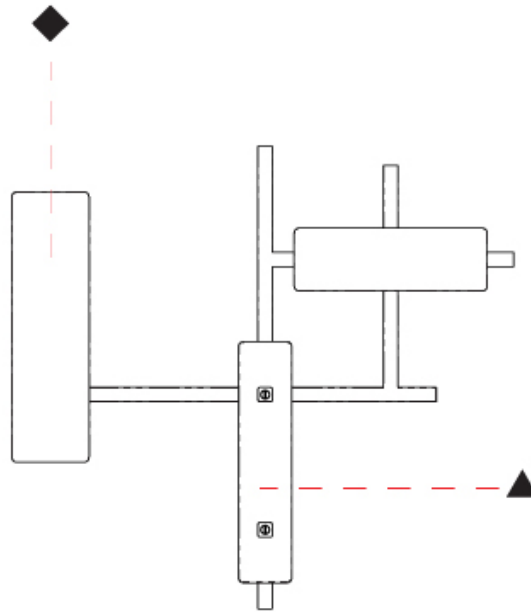

DOMINO SURFACE

D183004-

PROJECT

TYPE

SPECIFIER

QUANTITY

DATE

D