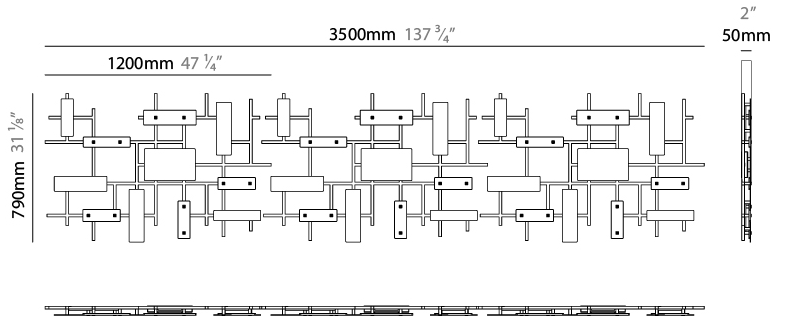

PROJECT	_____
TYPE	_____
SPECIFIER	_____
QUANTITY	_____
DATE	_____

DOMINO SURFACE

D183002-

base number	Color	Finish	Finish
	Temperature	Options	Options

1. To build a product code in our configurator select the specify button on the base model # product page
2. To build a manual product code on this datasheet choose from the options listed below in blue font and add the suffix to the base model #

GENERAL

Series: Domino
Partner: Artigja
Division: Design
Installation: Surface
Product Type: Ceiling Surface
Mounting Location: Ceiling
Light Distribution: Direct / Indirect

PHYSICAL

Shape: Rectangle
Length (mm): 3500
Length (in): 137 ¹³/₁₆
Width (mm): 800
Width (in): 31 ¹/₂
Depth (mm): 50
Depth (in): 1 ¹⁵/₁₆
Diffuser: Glass - Clear / Amber / Smoke Gray
Fixture Finish: BBS / BUB / ABR / DRB / DUB / AGD/ LBB / DBZ / BBN / PCH / PGO / PBN / WHI / BLK
Accent Finish: CLR / AMB / SMG
Fixture Material: Glass / Metal
Primary Material: Glass

ELECTRICAL

Lamp Type: LED
Input Wattage (W): 180
Dimming: Dali Dimming / Phase Dimming
Driver Included: Yes
Driver Location: Integrated
Driver Class: Class 2
Input Voltage (V): 120
Output Voltage (V): 12
Upon Request: 0-10V Dimming

LED

Number of LEDs: 36
Color Temperature (°K): 2700 / 3000 / 4000
Nominal Lumen (lm): 29016 / 30096 / 31968
Lamp Life (hrs): 50000

OPTICAL

RATINGS AND CERTIFICATIONS

Certified By: Certified for North American Standards
IP rating: IP20