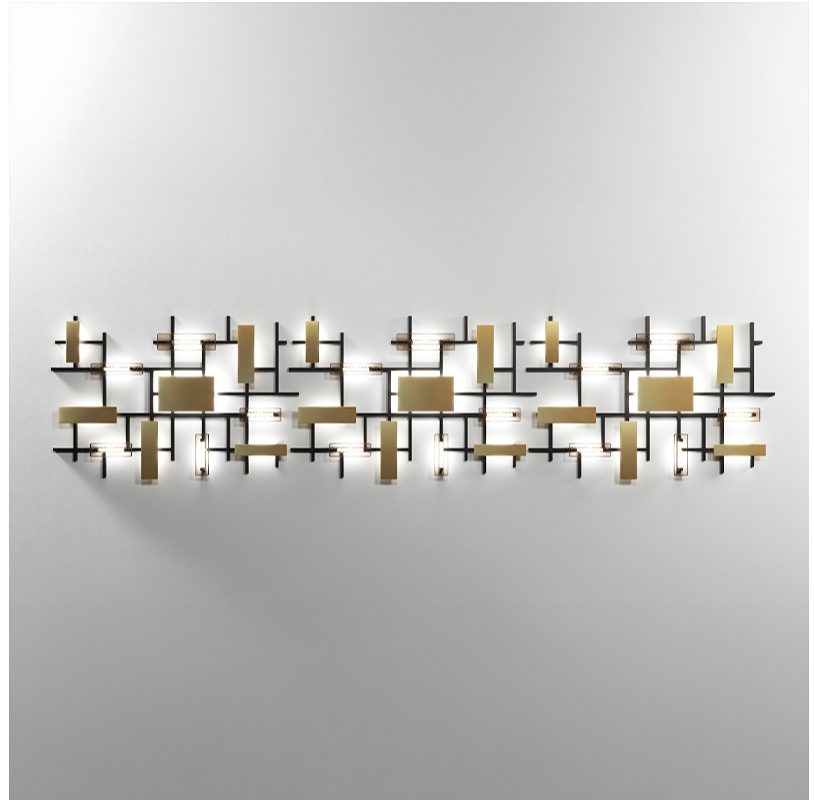

PROJECT _____
TYPE _____
SPECIFIER _____
QUANTITY _____
DATE _____

DOMINO SURFACE

D183002-

base number   Color   Finish   Finish
Temperature   Options   Options

1. To build a product code in our configurator select the specify button on the base model # product page
2. To build a manual product code on this datasheet choose from the options listed below in blue font and add the suffix to the base model #

GENERAL

Series: Domino
Partner: Artigja
Division: Design
Installation: Surface
Product Type: Ceiling Surface
Mounting Location: Ceiling
Light Distribution: Direct / Indirect

PHYSICAL

Shape: Rectangle
Length (mm): 3500
Length (in): 137 ¹³/₁₆
Width (mm): 800
Width (in): 31 ¹/₂
Depth (mm): 50
Depth (in): 1 ¹⁵/₁₆
Diffuser: Glass - Clear / Amber / Smoke Gray
Fixture Finish: BBS / BUB / ABR / DRB / DUB / AGD/ LBB / DBZ / BBN / PCH / PGO / PBN / WHI / BLK
Accent Finish: CLR / AMB / SMG
Fixture Material: Glass / Metal
Primary Material: Glass

ELECTRICAL

Lamp Type: LED
Input Wattage (W): 180
Dimming: Dali Dimming / Phase Dimming
Driver Included: Yes
Driver Location: Integrated
Driver Class: Class 2
Input Voltage (V): 120
Output Voltage (V): 12
Upon Request: 0-10V Dimming

LED

Number of LEDs: 36
Color Temperature (°K): 2700 / 3000 / 4000
Nominal Lumen (lm): 29016 / 30096 / 31968
Lamp Life (hrs): 50000

OPTICAL

RATINGS AND CERTIFICATIONS

Certified By: Certified for North American Standards
IP rating: IP20