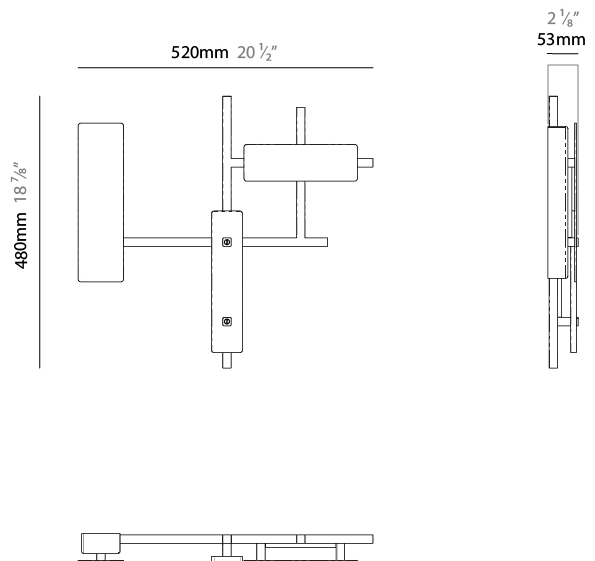

PROJECT _____
TYPE _____
SPECIFIER _____
QUANTITY _____
DATE _____

DOMINO SURFACE

D183004-

base number   Color   Finish   Finish
Temperature   Options   Options

1. To build a product code in our configurator select the specify button on the base model # product page
2. To build a manual product code on this datasheet choose from the options listed below in blue font and add the suffix to the base model #

GENERAL

Series: Domino
Partner: Artigja
Division: Design
Installation: Surface
Product Type: Ceiling Surface
Mounting Location: Ceiling
Light Distribution: Direct / Indirect

PHYSICAL

Shape: Rectangle
Length (mm): 520
Length (in): 20 1/2
Width (mm): 480
Width (in): 18 7/8
Depth (mm): 50
Depth (in): 1 15/16
Diffuser: Glass - Clear / Amber / Smoke Gray
Fixture Finish: BBS / BUB / ABR / DRB / DUB / AGD / LBB / DBZ / BBN / PCH / PGO / PBN / WHI / BLK
Accent Finish: CLR / AMB / SMG
Fixture Material: Glass / Metal
Primary Material: Glass

ELECTRICAL

Lamp Type: LED
Input Wattage (W): 15
Dimming: Dali Dimming / Phase Dimming
Driver Included: Yes
Driver Location: Integrated
Driver Class: Class 2
Input Voltage (V): 120
Output Voltage (V): 12
Upon Request: 0-10V Dimming

LED

Number of LEDs: 3
Color Temperature (°K): 2700 / 3000 / 4000
Nominal Lumen (lm): 2418 / 2508 / 2664
Lamp Life (hrs): 50000

OPTICAL

RATINGS AND CERTIFICATIONS

Certified By: Certified for North American Standards
IP rating: IP20