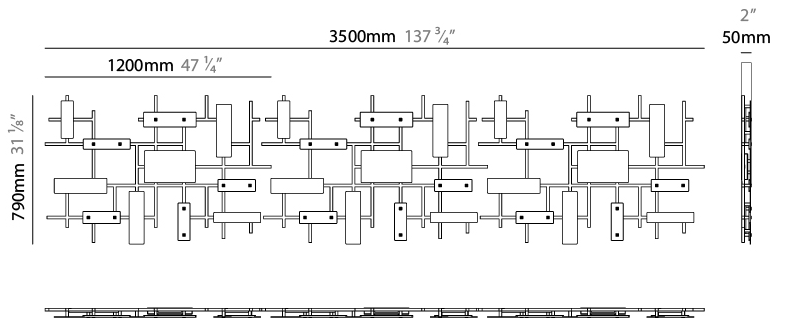

PROJECT	_____
TYPE	_____
SPECIFIER	_____
QUANTITY	_____
DATE	_____

DOMINO SURFACE

D183002-

base number	Color	Finish	Finish
	Temperature	Options	Options

1. To build a product code in our configurator select the specify button on the base model # product page
2. To build a manual product code on this datasheet choose from the options listed below in blue font and add the suffix to the base model #

GENERAL

Series: Domino
Partner: Artigja
Division: Design
Installation: Surface
Product Type: Ceiling Surface
Mounting Location: Ceiling
Light Distribution: Direct / Indirect

PHYSICAL

Shape: Rectangle
Length (mm): 3500
Length (in): 137 ¹³/₁₆
Width (mm): 800
Width (in): 31 ¹/₂
Depth (mm): 50
Depth (in): 1 ¹⁵/₁₆
Diffuser: Glass - Clear / Amber / Smoke Gray
Fixture Finish: BBS / BUB / ABR / DRB / DUB / AGD/ LBB / DBZ / BBN / PCH / PGO / PBN / WHI / BLK
Accent Finish: CLR / AMB / SMG
Fixture Material: Glass / Metal
Primary Material: Glass

ELECTRICAL

Lamp Type: LED
Input Wattage (W): 180
Dimming: Dali Dimming / Phase Dimming
Driver Included: Yes
Driver Location: Integrated
Driver Class: Class 2
Input Voltage (V): 120
Output Voltage (V): 12
Upon Request: 0-10V Dimming

LED

Number of LEDs: 36
Color Temperature (°K): 2700 / 3000 / 4000
Nominal Lumen (lm): 29016 / 30096 / 31968
Lamp Life (hrs): 50000

OPTICAL

RATINGS AND CERTIFICATIONS

Certified By: Certified for North American Standards
IP rating: IP20